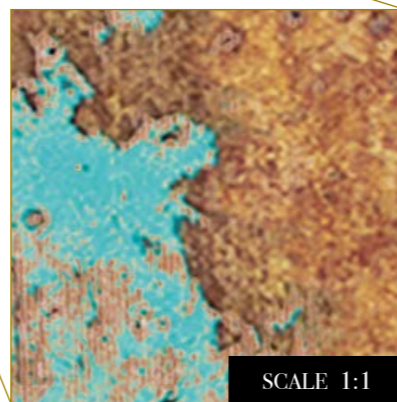

Can be printed with these materials:

- Non-woven matt (50 cm panel) ☐
- Textured Vinyl (50 and 100 cm panels) ☐
- Textile fabric (50 and 100 cm panels) ☐
- Metallic Gold (50 cm panel) ☐
- Metallic Copper (50 cm panel) ☒
- Metallic Silver (50 cm panel) ☐