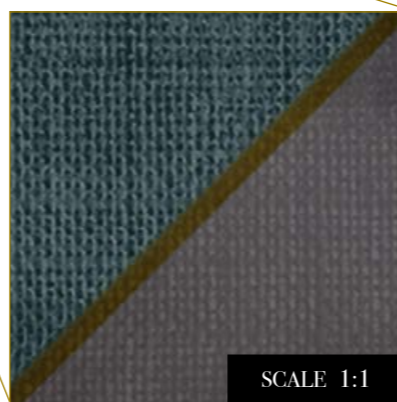

Standard specifications:

Size: 500 cm x 270 cm
All murals are printed by default with 50 cm panel widths, but can also be ordered using 100 cm wide panels if desired.
(depending on material chosen below)

Print with your own sizes

This mural can be custom made to fit the dimensions of your wall

Can be printed with these materials:

- Non-woven matt (50 cm panel) ☒
- Textured Vinyl (50 and 100 cm panels) ☒
- Textile fabric (50 and 100 cm panels) ☒
- Metallic Gold (50 cm panel) ☐
- Metallic Copper (50 cm panel) ☐
- Metallic Silver (50 cm panel) ☐

SCALE 1:1

Chevyspring

Reference nr: MU11013

Request a sample

Request a wallpaper sample for a more accurate representation of colors, textures and image quality. It is also advisable if you want to see the wallpaper on a metallic material, as textures can seem different on these materials.

Also available in these versions: