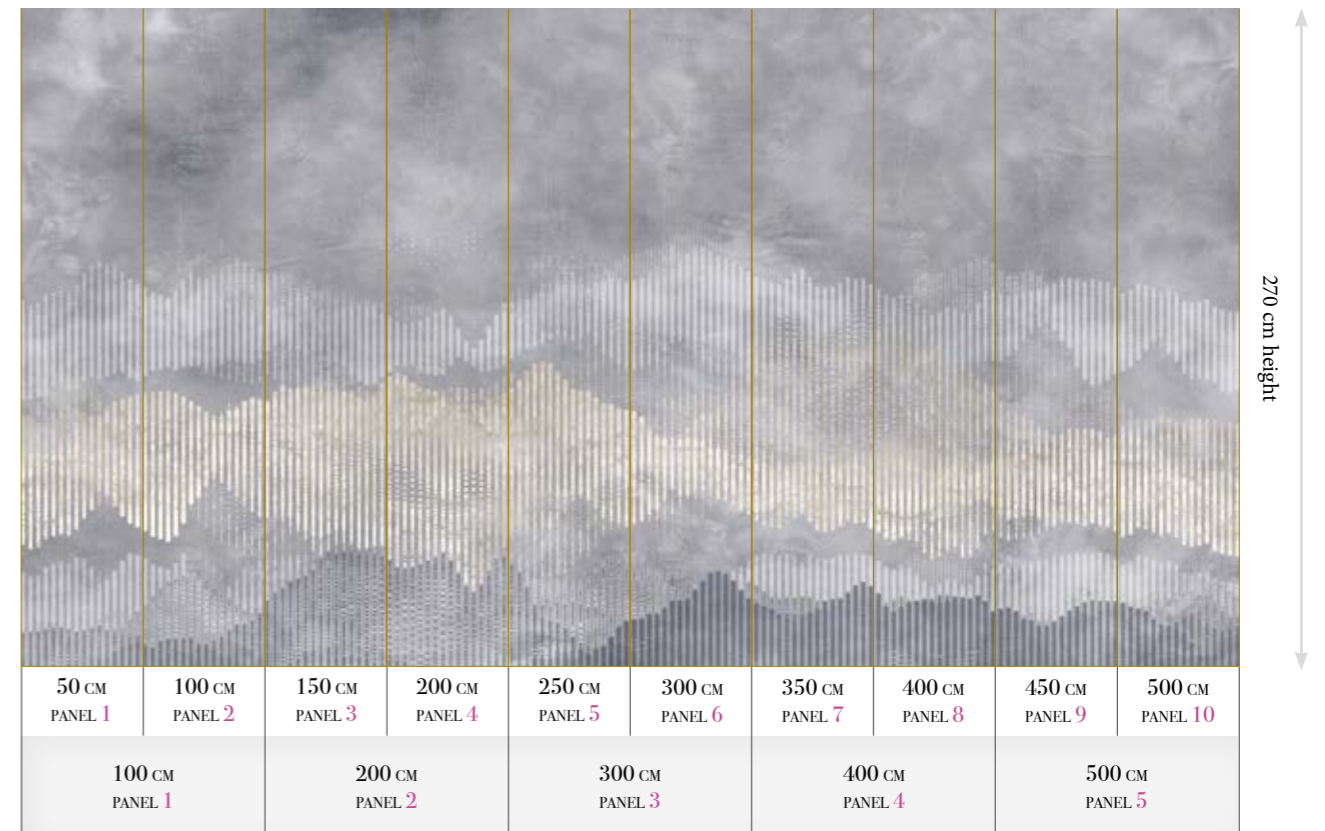

Beyond the line

Reference nr: MU11019