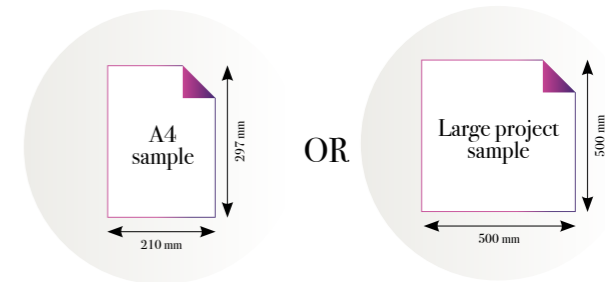

Size: 500 cm x 270 cm
 All murals are printed by default with 50 cm panel widths, but can also be ordered using 100 cm wide panels if desired.
 (depending on material chosen below)

Print with your own sizes

Oceans Pure

Reference nr: MU11088

270 cm height

50 CM PANEL 1	100 CM PANEL 2	150 CM PANEL 3	200 CM PANEL 4	250 CM PANEL 5	300 CM PANEL 6	350 CM PANEL 7	400 CM PANEL 8	450 CM PANEL 9	500 CM PANEL 10
100 CM PANEL 1		200 CM PANEL 2		300 CM PANEL 3		400 CM PANEL 4		500 CM PANEL 5	

Also available in these versions:

Reference nr: MU11089

Reference nr: MU11090

CLOSE-UP 1

Standard specifications:

Size: 500 cm x 270 cm
 All murals are printed by default with 50 cm panel widths, but can also be ordered using 100 cm wide panels if desired.
 (depending on material chosen below)