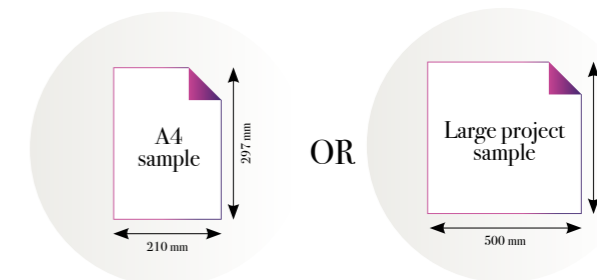

THE CRACKS CAN BE
MADE WITH A METALLIC
GOLD effect

Standard specifications:

Size: 500 cm x 270 cm
All murals are printed by default with 50 cm panel widths, but can also be ordered using 100 cm wide panels if desired.
(depending on material chosen below)

Print with your own sizes

This mural can be custom made to fit the dimensions of your wall

Can be printed with these materials:

- Non-woven matt (50 cm panel) ☒
- Textured Vinyl (50 and 100 cm panels) ☒
- Textile fabric (50 and 100 cm panels) ☒
- Metallic Gold (50 cm panel) ☒
- Metallic Copper (50 cm panel) ☐
- Metallic Silver (50 cm panel) ☒

Crust

Reference nr: MU11070

270 cm height									
50 CM PANEL 1	100 CM PANEL 2	150 CM PANEL 3	200 CM PANEL 4	250 CM PANEL 5	300 CM PANEL 6	350 CM PANEL 7	400 CM PANEL 8	450 CM PANEL 9	500 CM PANEL 10
100 CM PANEL 1		200 CM PANEL 2		300 CM PANEL 3		400 CM PANEL 4		500 CM PANEL 5	

Request a sample

Request a wallpaper sample for a more accurate representation of colors, textures and image quality. It is also advisable if you want to see the wallpaper on a metallic material, as textures can seem different on these materials.

Also available in these versions: