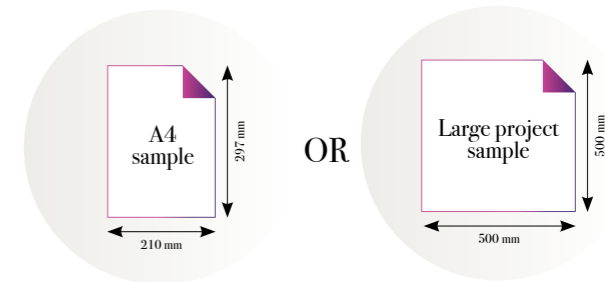

Standard specifications:

Size: 500 cm x 270 cm
All murals are printed by default with 50 cm panel widths, but can also be ordered using 100 cm wide panels if desired.
(depending on material chosen below)

Print with your own sizes

This mural can be custom made to fit the dimensions of your wall

Can be printed with these materials:

- Non-woven matt (50 cm panel) ☒
- Textured Vinyl (50 and 100 cm panels) ☒
- Textile fabric (50 and 100 cm panels) ☒
- Metallic Gold (50 cm panel) ☐
- Metallic Copper (50 cm panel) ☐
- Metallic Silver (50 cm panel) ☒

Tomorrow

Reference nr: MU11103

50 CM PANEL 1	100 CM PANEL 2	150 CM PANEL 3	200 CM PANEL 4	250 CM PANEL 5	300 CM PANEL 6	350 CM PANEL 7	400 CM PANEL 8	450 CM PANEL 9	500 CM PANEL 10
100 CM PANEL 1		200 CM PANEL 2		300 CM PANEL 3		400 CM PANEL 4		500 CM PANEL 5	

Request a sample

Request a wallpaper sample for a more accurate representation of colors, textures and image quality. It is also advisable if you want to see the wallpaper on a metallic material, as textures can seem different on these materials.

Also available in these versions: