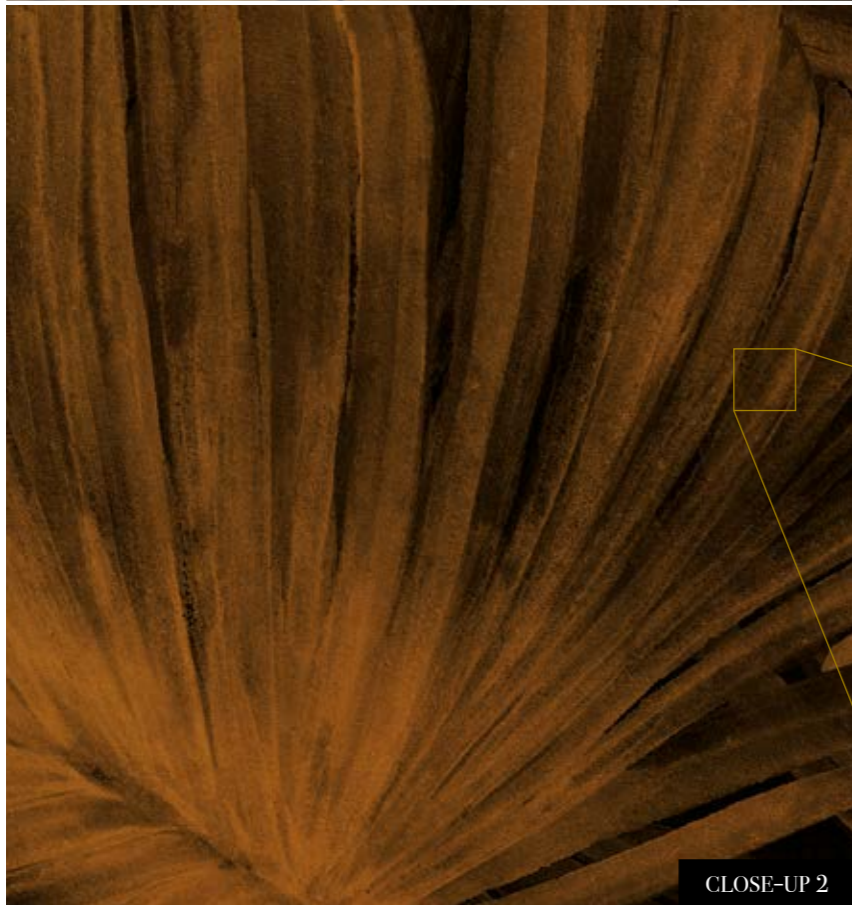

Standard specifications:

Size: 500 cm x 270 cm
All murals are printed by default with 50 cm panel widths, but can also be ordered using 100 cm wide panels if desired.
(depending on material chosen below)

Print with your own sizes

This mural can be custom made to fit the dimensions of your wall

Can be printed with these materials:

- Non-woven matt (50 cm panel) ☒
- Textured Vinyl (50 and 100 cm panels) ☒
- Textile fabric (50 and 100 cm panels) ☒
- Metallic Gold (50 cm panel) ☐
- Metallic Copper (50 cm panel) ☐
- Metallic Silver (50 cm panel) ☒

CLOSE-UP 2

Passion leaf

Reference nr: MU11067

50 CM PANEL 1	100 CM PANEL 2	150 CM PANEL 3	200 CM PANEL 4	250 CM PANEL 5	300 CM PANEL 6	350 CM PANEL 7	400 CM PANEL 8	450 CM PANEL 9	500 CM PANEL 10
100 CM PANEL 1		200 CM PANEL 2		300 CM PANEL 3		400 CM PANEL 4		500 CM PANEL 5	

Request a sample

Request a wallpaper sample for a more accurate representation of colors, textures and image quality. It is also advisable if you want to see the wallpaper on a metallic material, as textures can seem different on these materials.

Also available in these versions: