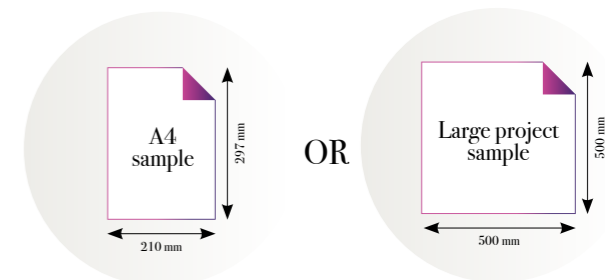

Standard specifications:

Size: 500 cm x 270 cm
All murals are printed by default with 50 cm panel widths, but can also be ordered using 100 cm wide panels if desired.
(depending on material chosen below)

Print with your own sizes

This mural can be custom made to fit the dimensions of your wall

Can be printed with these materials:

- Non-woven matt (50 cm panel) ☒
- Textured Vinyl (50 and 100 cm panels) ☒
- Textile fabric (50 and 100 cm panels) ☒
- Metallic Gold (50 cm panel) ☐
- Metallic Copper (50 cm panel) ☐
- Metallic Silver (50 cm panel) ☒

Flight Effect

Reference nr: MU11064

50 CM PANEL 1	100 CM PANEL 2	150 CM PANEL 3	200 CM PANEL 4	250 CM PANEL 5	300 CM PANEL 6	350 CM PANEL 7	400 CM PANEL 8	450 CM PANEL 9	500 CM PANEL 10
100 CM PANEL 1		200 CM PANEL 2		300 CM PANEL 3		400 CM PANEL 4		500 CM PANEL 5	

Request a sample

Request a wallpaper sample for a more accurate representation of colors, textures and image quality. It is also advisable if you want to see the wallpaper on a metallic material, as textures can seem different on these materials.

Also available in these versions: