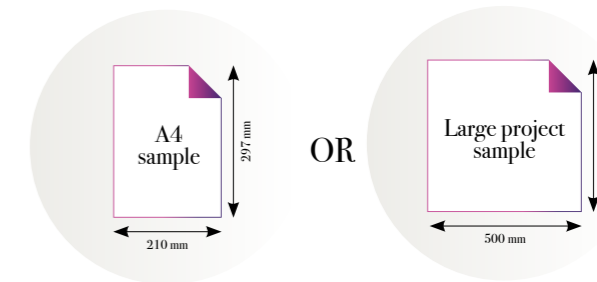

Standard specifications:

Size: 500 cm x 270 cm
All murals are printed by default with 50 cm panel widths, but can also be ordered using 100 cm wide panels if desired.
(depending on material chosen below)

Print with your own sizes

This mural can be custom made to fit the dimensions of your wall

Can be printed with these materials:

- Non-woven matt (50 cm panel) ☒
- Textured Vinyl (50 and 100 cm panels) ☒
- Textile fabric (50 and 100 cm panels) ☒
- Metallic Gold (50 cm panel) ☐
- Metallic Copper (50 cm panel) ☐
- Metallic Silver (50 cm panel) ☒

Passion leaf

Reference nr: MU11067

50 CM PANEL 1	100 CM PANEL 2	150 CM PANEL 3	200 CM PANEL 4	250 CM PANEL 5	300 CM PANEL 6	350 CM PANEL 7	400 CM PANEL 8	450 CM PANEL 9	500 CM PANEL 10
100 CM PANEL 1		200 CM PANEL 2		300 CM PANEL 3		400 CM PANEL 4		500 CM PANEL 5	

Request a sample

Request a wallpaper sample for a more accurate representation of colors, textures and image quality. It is also advisable if you want to see the wallpaper on a metallic material, as textures can seem different on these materials.

Also available in these versions: