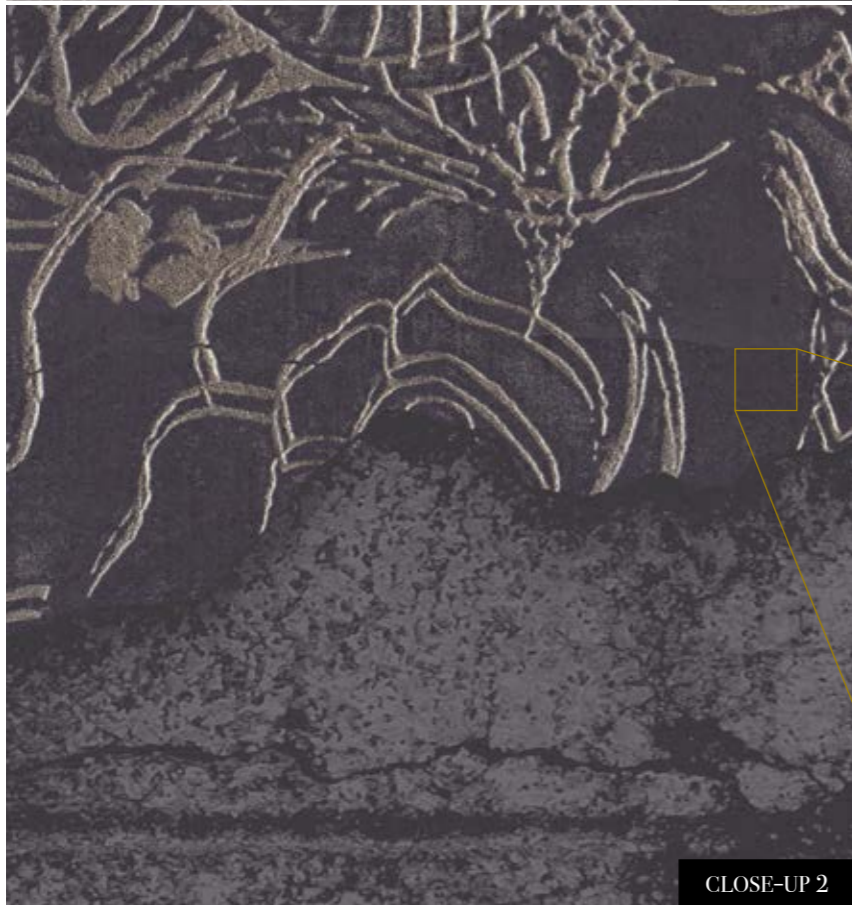

Standard specifications:

Size: 500 cm x 270 cm
All murals are printed by default with 50 cm panel widths, but can also be ordered using 100 cm wide panels if desired.
(depending on material chosen below)

Print with your own sizes

This mural can be custom made to fit the dimensions of your wall

Can be printed with these materials:

- Non-woven matt (50 cm panel) ☒
- Textured Vinyl (50 and 100 cm panels) ☒
- Textile fabric (50 and 100 cm panels) ☒
- Metallic Gold (50 cm panel) ☐
- Metallic Copper (50 cm panel) ☐
- Metallic Silver (50 cm panel) ☐

CLOSE-UP 2

Broken elegance:

Reference nr: MU11100

50 CM PANEL 1	100 CM PANEL 2	150 CM PANEL 3	200 CM PANEL 4	250 CM PANEL 5	300 CM PANEL 6	350 CM PANEL 7	400 CM PANEL 8	450 CM PANEL 9	500 CM PANEL 10
100 CM PANEL 1		200 CM PANEL 2		300 CM PANEL 3		400 CM PANEL 4		500 CM PANEL 5	

Request a sample

Request a wallpaper sample for a more accurate representation of colors, textures and image quality. It is also advisable if you want to see the wallpaper on a metallic material, as textures can seem different on these materials.

Also available in these versions: