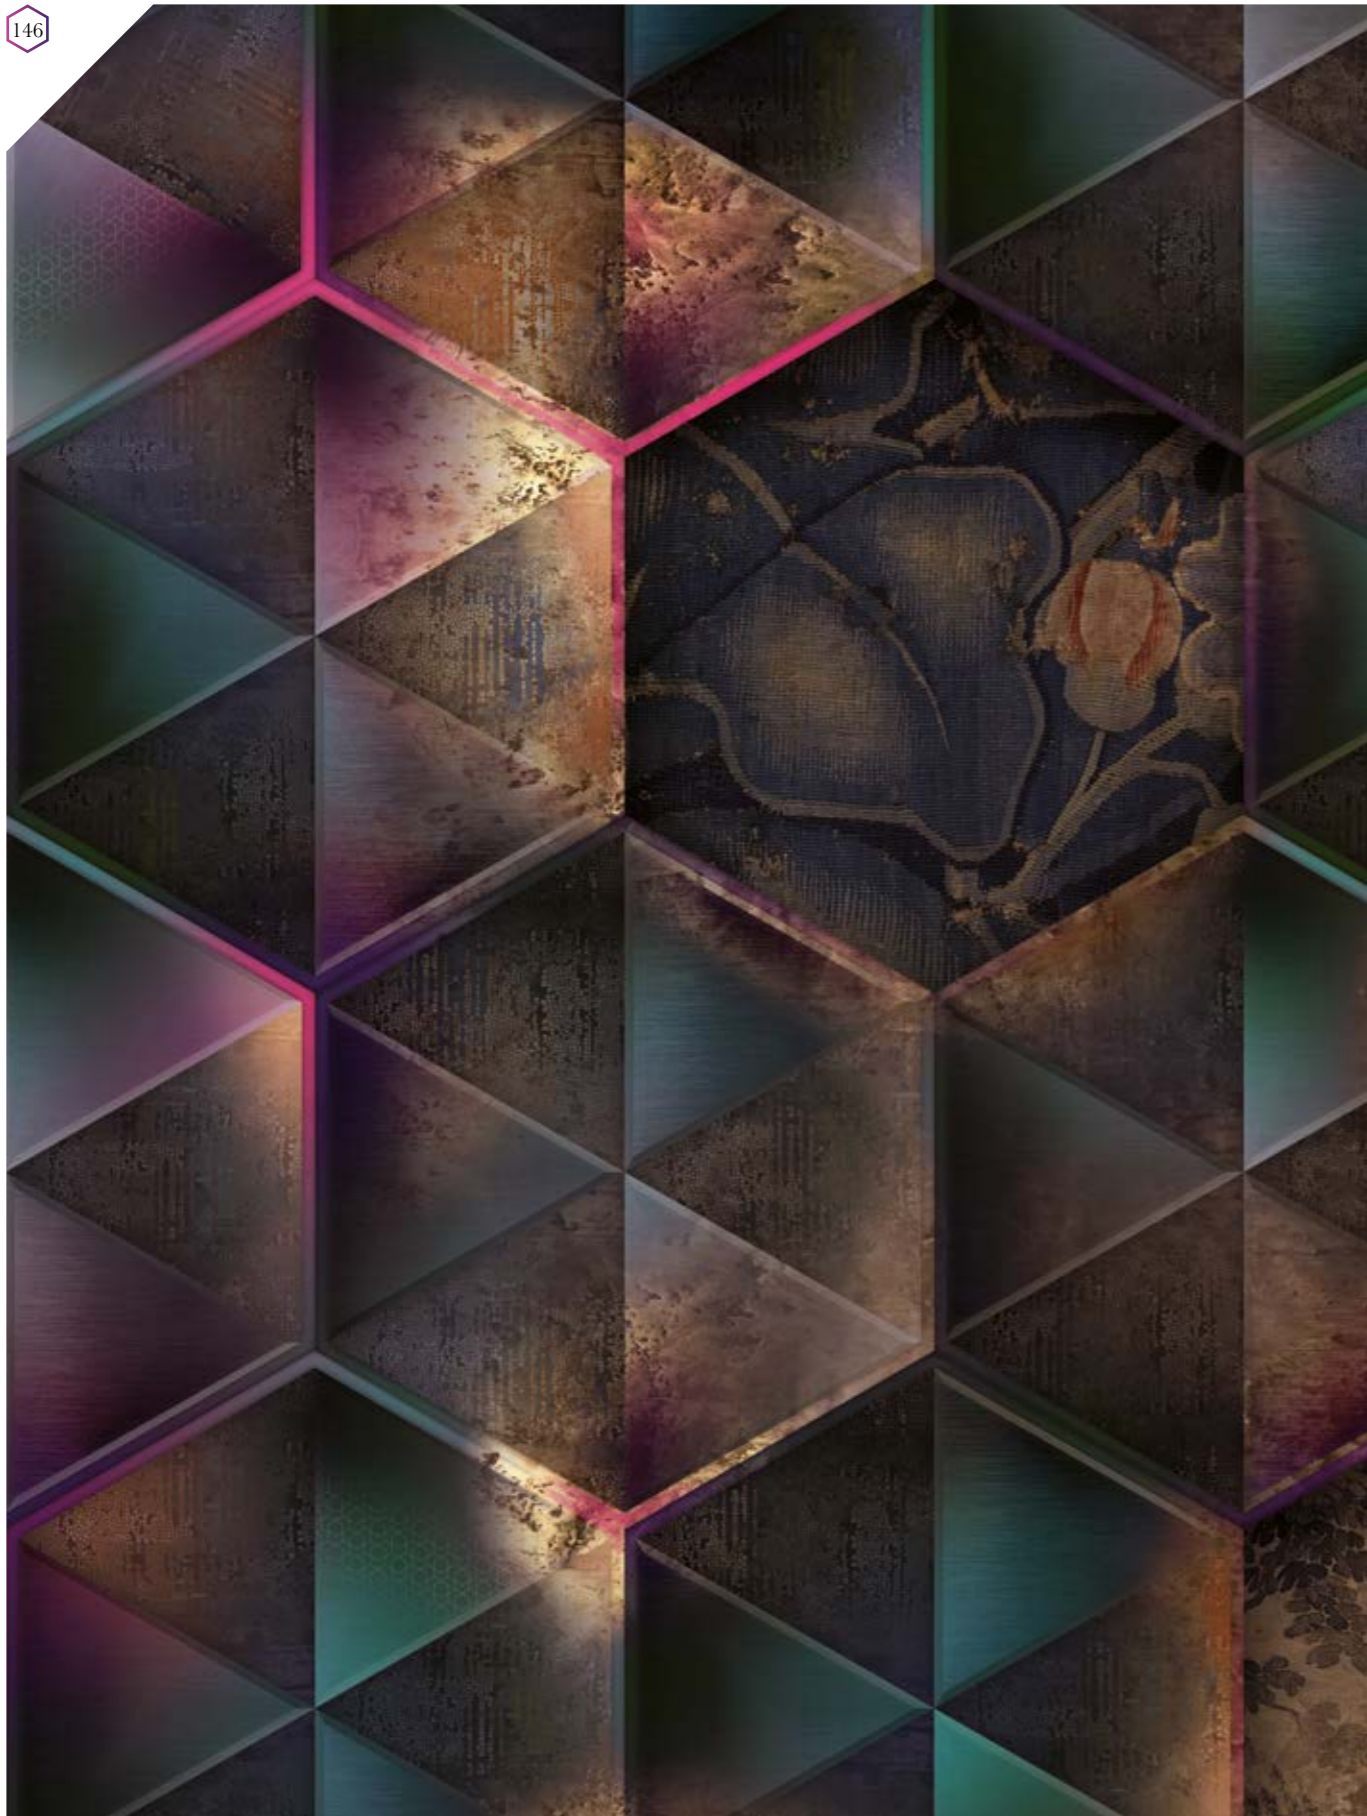

Also available in these versions:

Reference nr: MU11089

Reference nr: MU11090

CLOSE-UP 1

Standard specifications:

Size: 500 cm x 270 cm
 All murals are printed by default with 50 cm panel widths, but can also be ordered using 100 cm wide panels if desired.
 (depending on material chosen below)