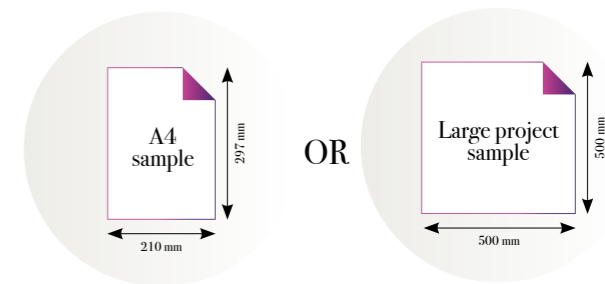

Standard specifications:

Size: 500 cm x 270 cm
All murals are printed by default with 50 cm panel widths, but can also be ordered using 100 cm wide panels if desired.
(depending on material chosen below)

Print with your own sizes

This mural can be custom made to fit the dimensions of your wall

Can be printed with these materials:

- Non-woven matt (50 cm panel) ☒
- Textured Vinyl (50 and 100 cm panels) ☒
- Textile fabric (50 and 100 cm panels) ☒
- Metallic Gold (50 cm panel) ☐
- Metallic Copper (50 cm panel) ☐
- Metallic Silver (50 cm panel) ☐

Promises

Reference nr: MU11073

50 CM PANEL 1	100 CM PANEL 2	150 CM PANEL 3	200 CM PANEL 4	250 CM PANEL 5	300 CM PANEL 6	350 CM PANEL 7	400 CM PANEL 8	450 CM PANEL 9	500 CM PANEL 10
100 CM PANEL 1		200 CM PANEL 2		300 CM PANEL 3		400 CM PANEL 4		500 CM PANEL 5	

Request a sample

Request a wallpaper sample for a more accurate representation of colors, textures and image quality. It is also advisable if you want to see the wallpaper on a metallic material, as textures can seem different on these materials.

Also available in these versions: