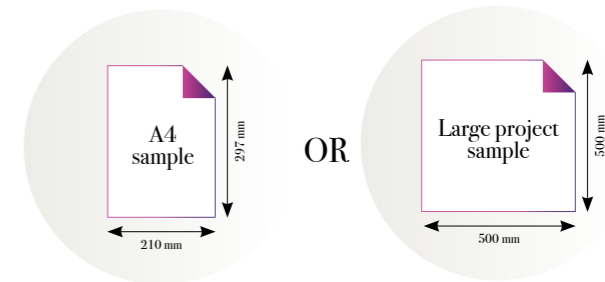

Standard specifications:

Size: 500 cm x 270 cm
All murals are printed by default with 50 cm panel widths, but can also be ordered using 100 cm wide panels if desired.
(depending on material chosen below)

Print with your own sizes

This mural can be custom made to fit the dimensions of your wall

Can be printed with these materials:

- Non-woven matt (50 cm panel) ☒
- Textured Vinyl (50 and 100 cm panels) ☒
- Textile fabric (50 and 100 cm panels) ☒
- Metallic Gold (50 cm panel) ☐
- Metallic Copper (50 cm panel) ☐
- Metallic Silver (50 cm panel) ☒

Clarity

Reference nr: MU11106

50 CM PANEL 1	100 CM PANEL 2	150 CM PANEL 3	200 CM PANEL 4	250 CM PANEL 5	300 CM PANEL 6	350 CM PANEL 7	400 CM PANEL 8	450 CM PANEL 9	500 CM PANEL 10
100 CM PANEL 1		200 CM PANEL 2		300 CM PANEL 3		400 CM PANEL 4		500 CM PANEL 5	

Request a sample

Request a wallpaper sample for a more accurate representation of colors, textures and image quality. It is also advisable if you want to see the wallpaper on a metallic material, as textures can seem different on these materials.

Also available in these versions: