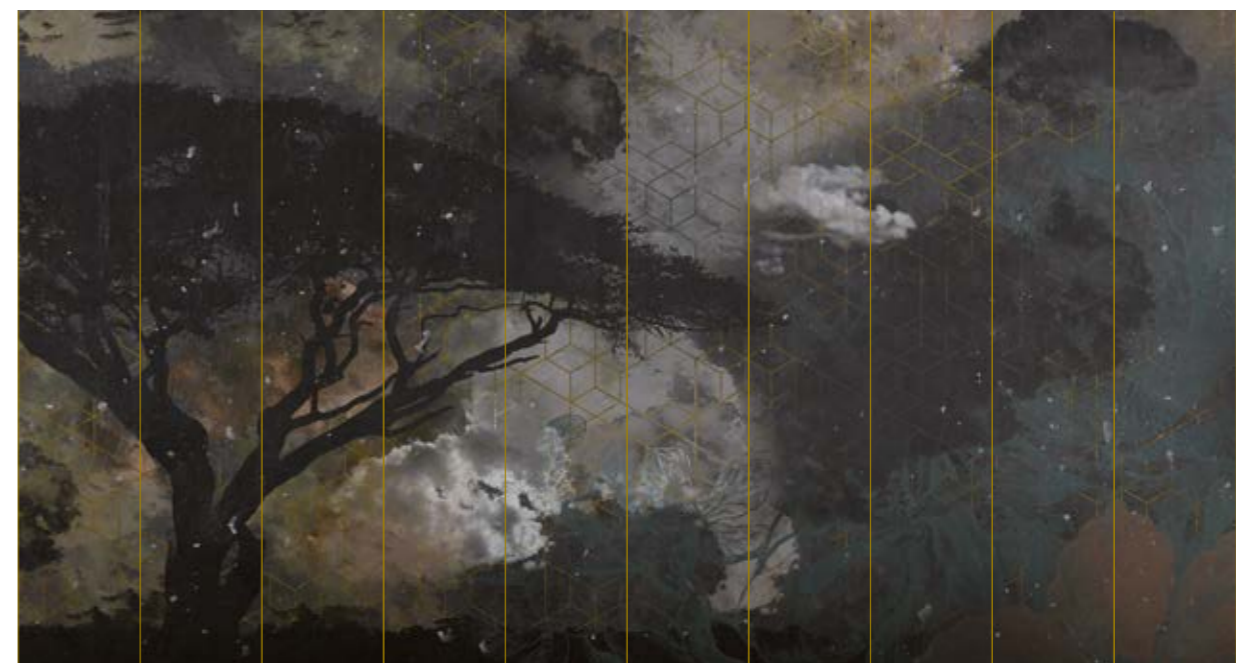

Galaxy nights

Reference nr: MU11058

270 cm height

50 CM PANEL 1	100 CM PANEL 2	150 CM PANEL 3	200 CM PANEL 4	250 CM PANEL 5	300 CM PANEL 6	350 CM PANEL 7	400 CM PANEL 8	450 CM PANEL 9	500 CM PANEL 10
100 CM PANEL 1		200 CM PANEL 2		300 CM PANEL 3		400 CM PANEL 4		500 CM PANEL 5	

Request a sample

Request a wallpaper sample for a more accurate representation of colors, textures and image quality. It is also advisable if you want to see the wallpaper on a metallic material, as textures can seem different on these materials.