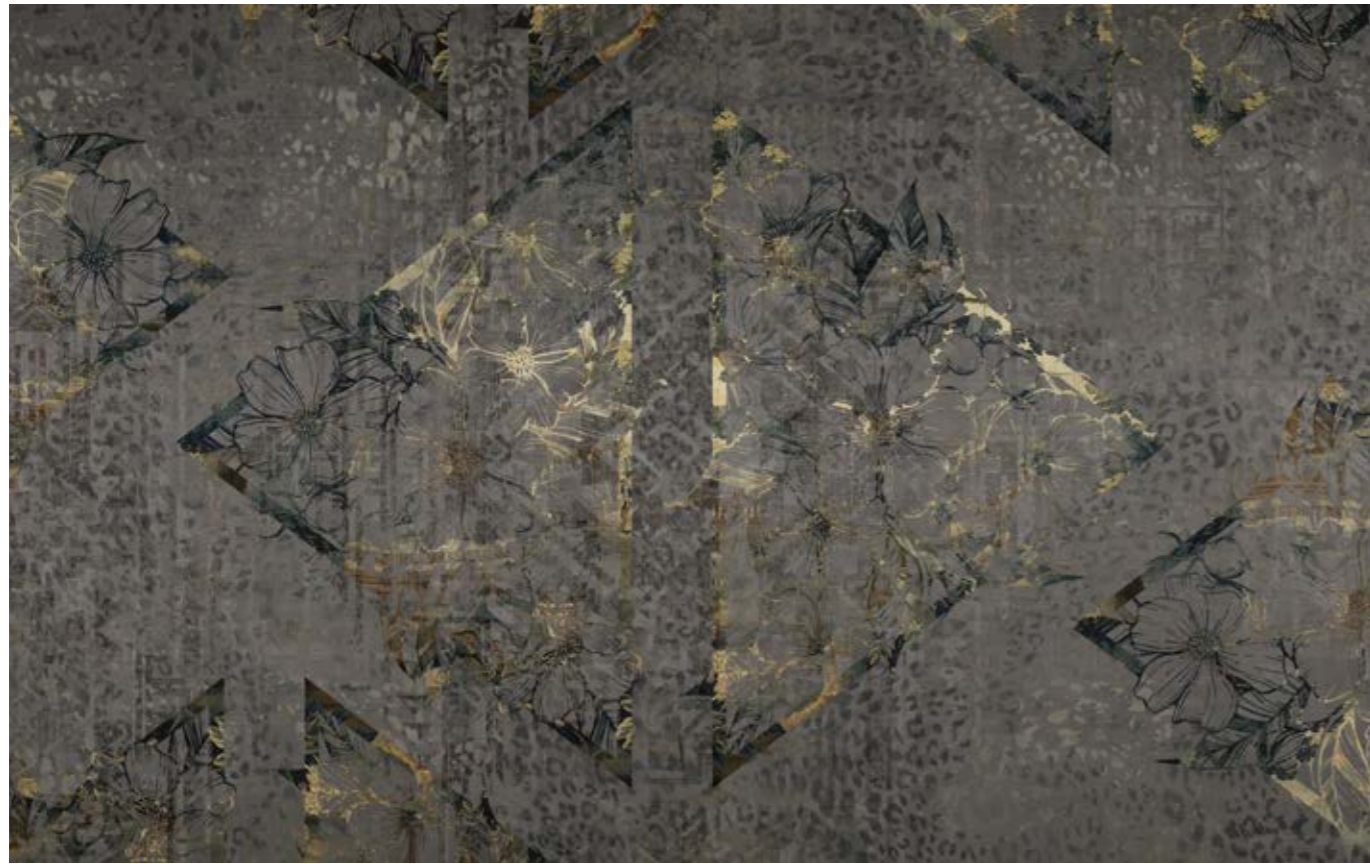

Also available in these versions:

Reference nr: MU11104

Reference nr: MU11105

CLOSE-UP 1

CLOSE-UP 2

SCALE 1:1

Standard specifications:

Size: 500 cm x 270 cm
 All murals are printed by default with 50 cm panel widths, but can also be ordered using 100 cm wide panels if desired.
 (depending on material chosen below)