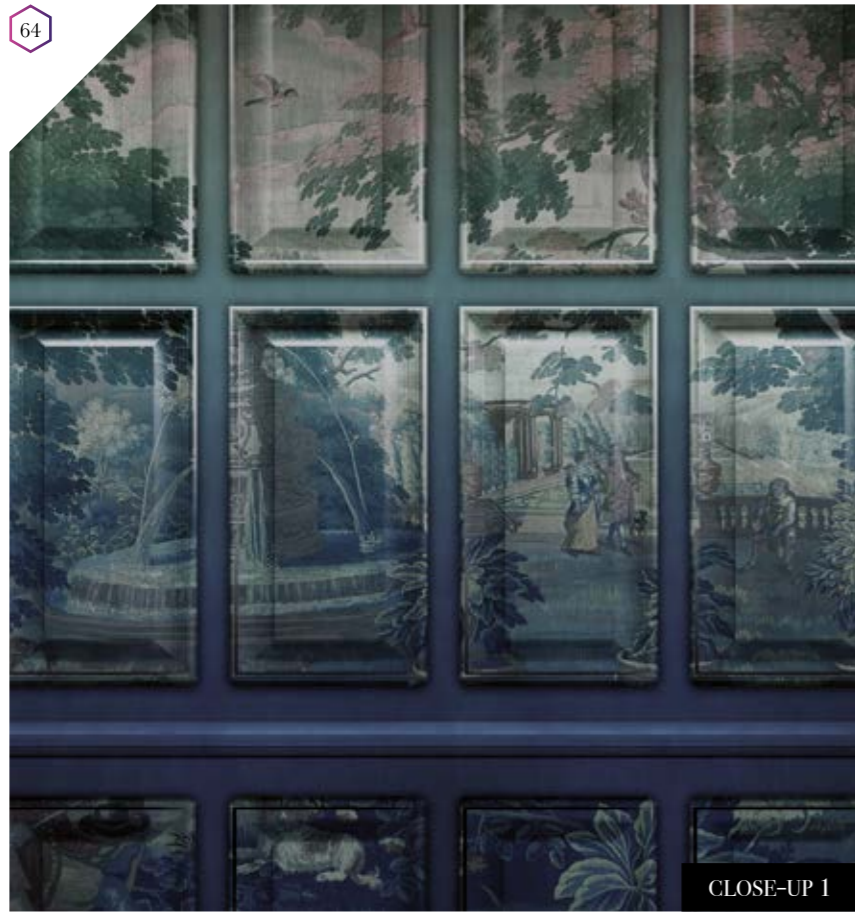

Also available in these versions:

Reference nr: MU11032

Reference nr: MU11033

Standard specifications:

Size: 500 cm x 270 cm
 All murals are printed by default with 50 cm panel widths, but can also be ordered using 100 cm wide panels if desired.
 (depending on material chosen below)