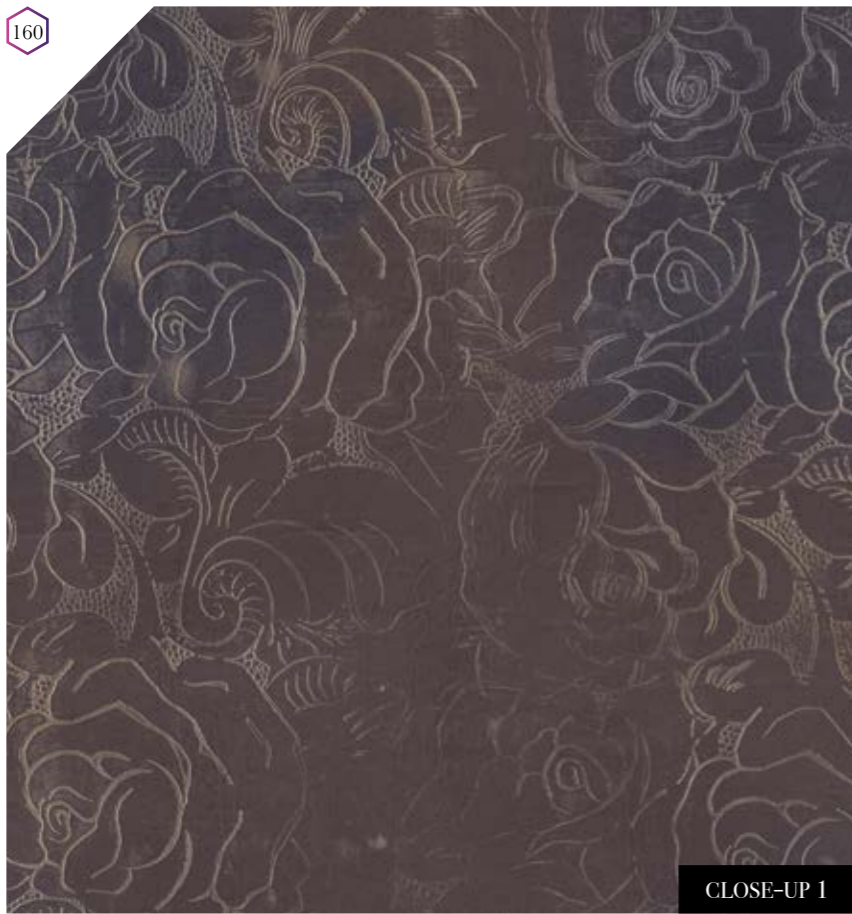

Also available in these versions:

Reference nr: MU11098

Reference nr: MU11099

CLOSE-UP 1

Standard specifications:

Size: 500 cm x 270 cm
 All murals are printed by default with 50 cm panel widths, but can also be ordered using 100 cm wide panels if desired.
 (depending on material chosen below)