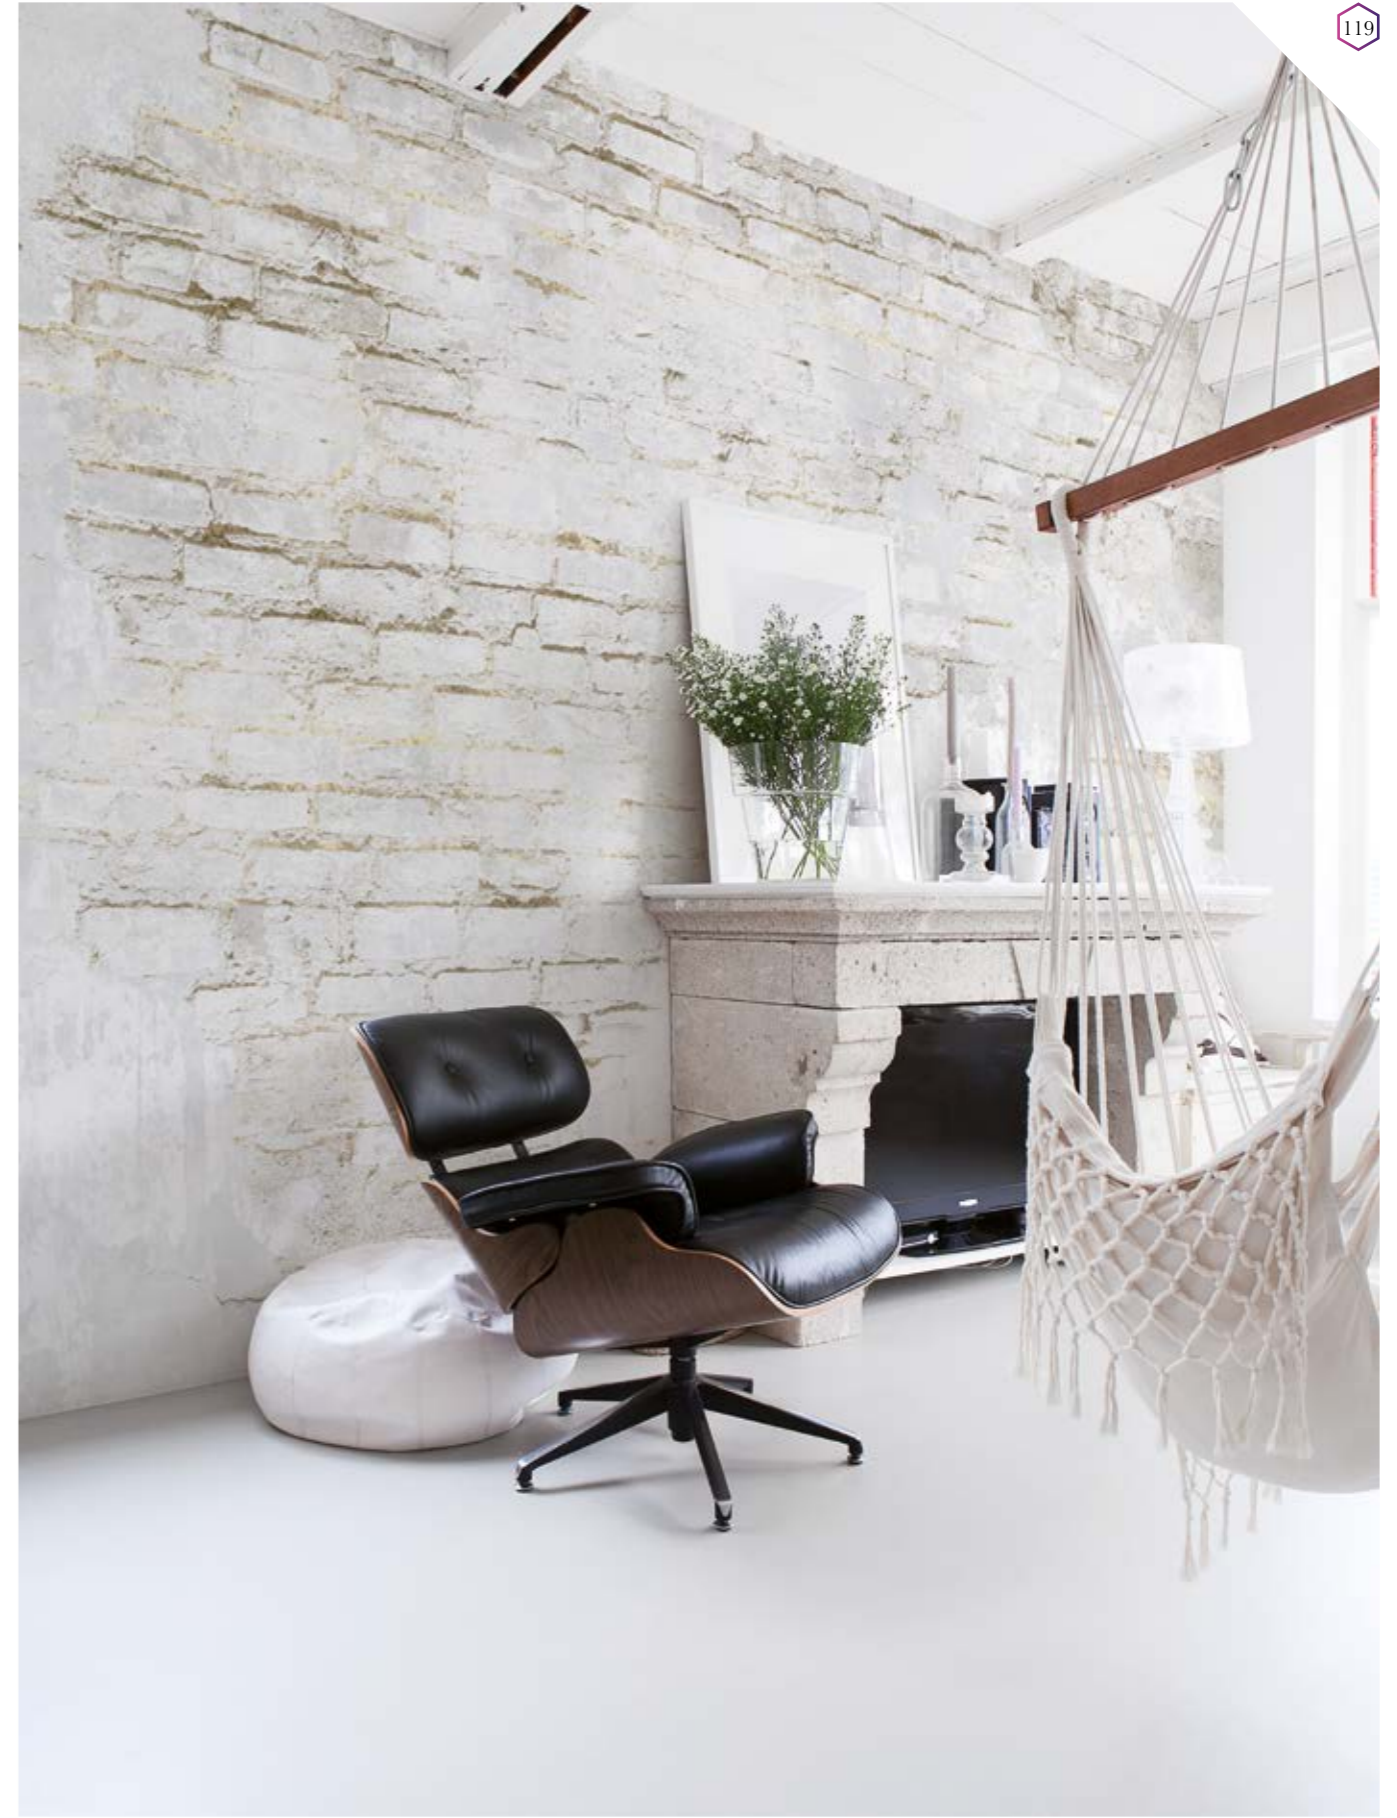

Also available in these versions:

Reference nr: MU11068

Reference nr: MU11069

AVANCE

THE CRACKS CAN BE
MADE WITH A METALLIC
GOLD effect

CLOSE-UP 1

Standard specifications:

Size: 500 cm x 270 cm
All murals are printed by default with 50 cm panel widths, but can also be ordered using 100 cm wide panels if desired.
(depending on material chosen below)