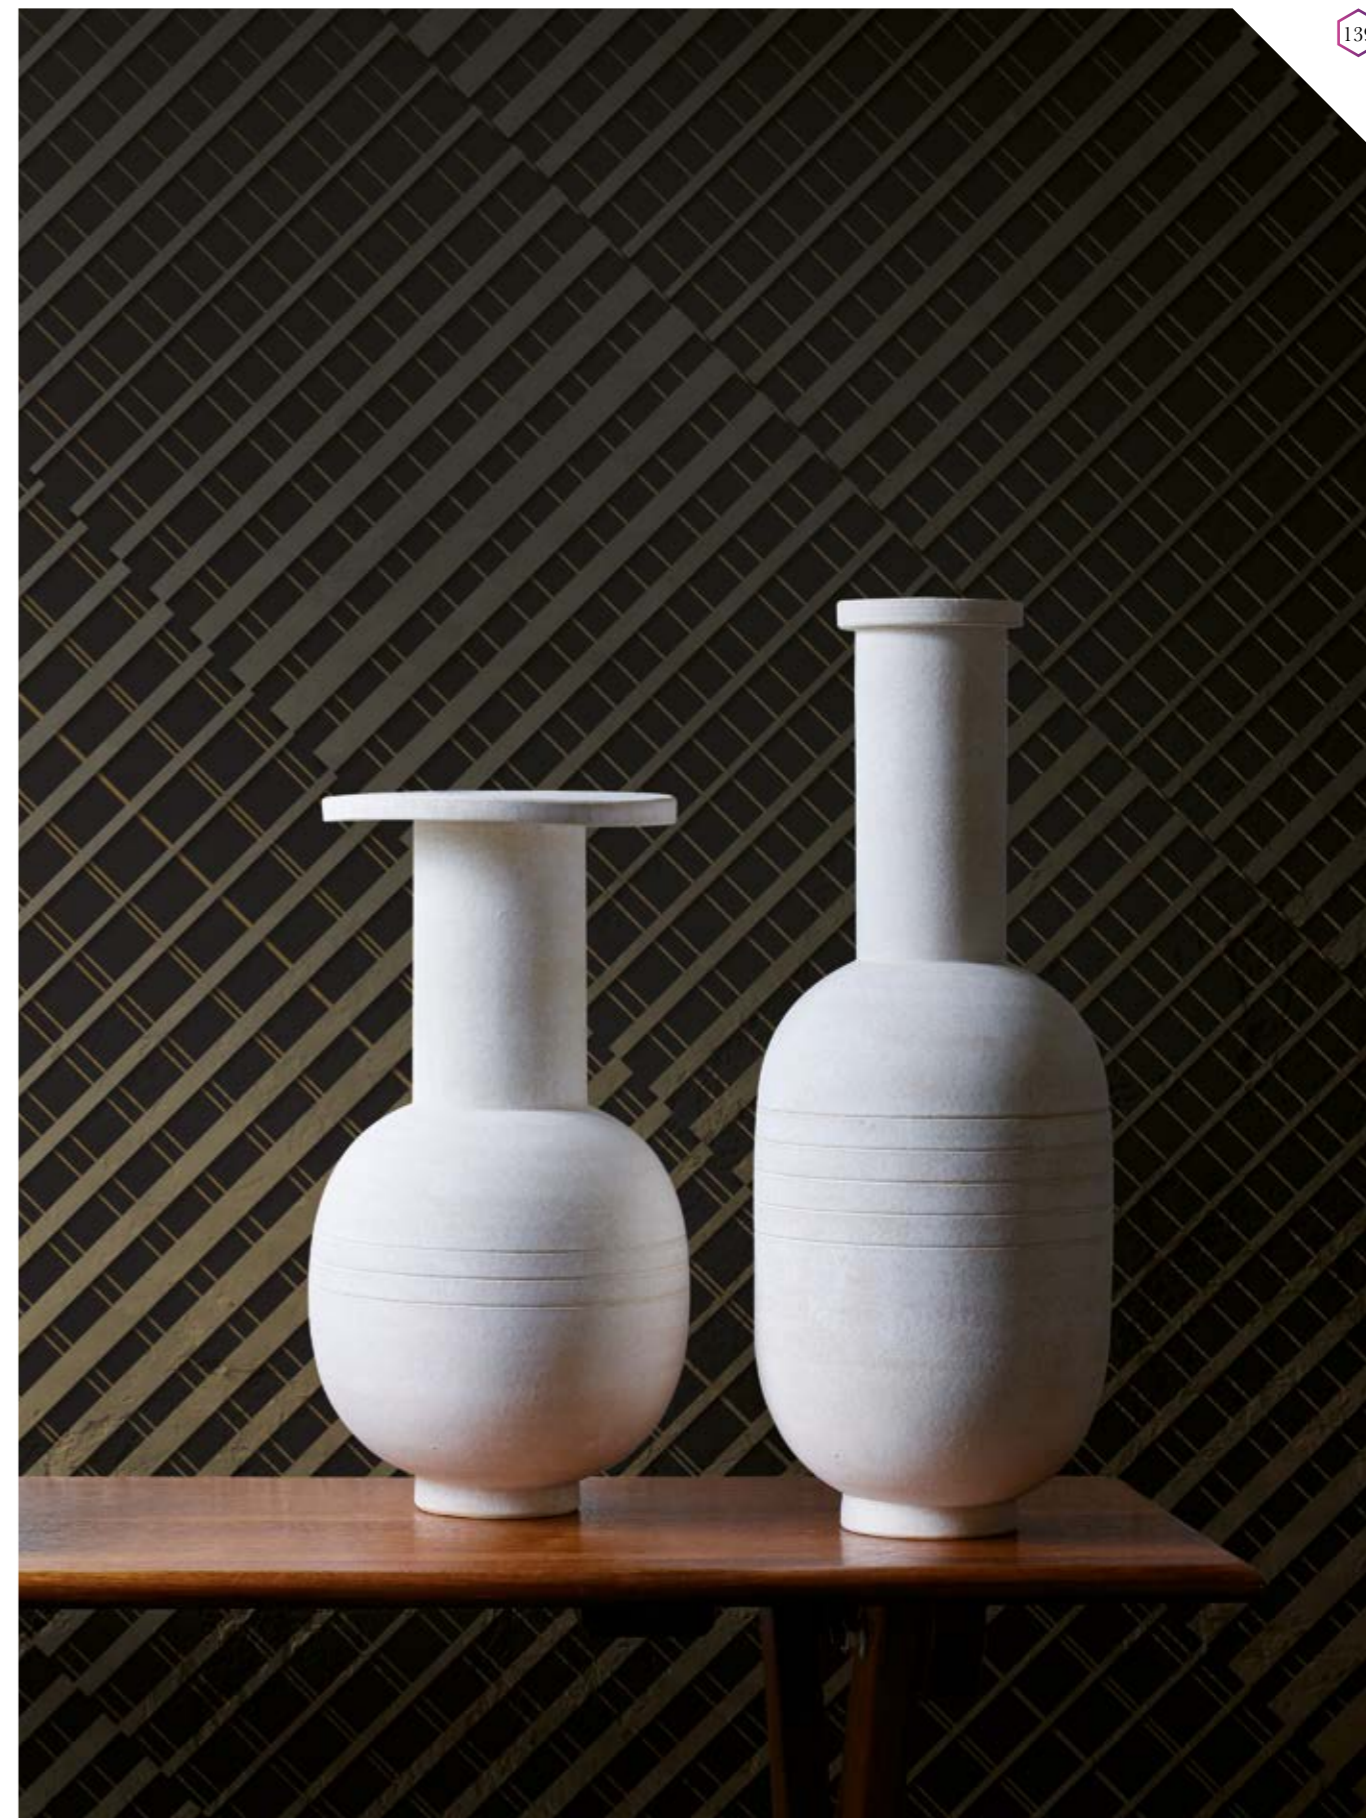

Also available in these versions:

Reference nr: MU11083

Reference nr: MU11084

CLOSE-UP 1

Standard specifications:

Size: 500 cm x 270 cm
 All murals are printed by default with 50 cm panel widths, but can also be ordered using 100 cm wide panels if desired.
 (depending on material chosen below)