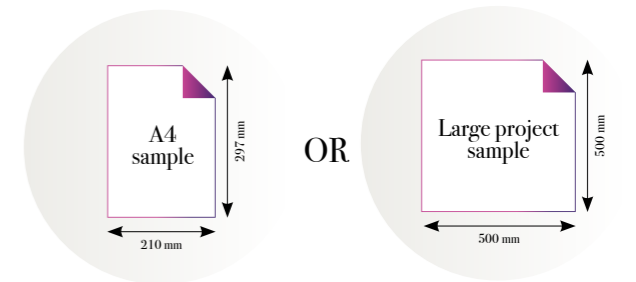

Standard specifications:

Size: 500 cm x 270 cm
All murals are printed by default with 50 cm panel widths, but can also be ordered using 100 cm wide panels if desired.
(depending on material chosen below)

Print with your own sizes

This mural can be custom made to fit the dimensions of your wall

Can be printed with these materials:

- Non-woven matt (50 cm panel) ☒
- Textured Vinyl (50 and 100 cm panels) ☒
- Textile fabric (50 and 100 cm panels) ☒
- Metallic Gold (50 cm panel) ☐
- Metallic Copper (50 cm panel) ☐
- Metallic Silver (50 cm panel) ☒

Jixi Haze

Reference nr: MU11025

50 CM PANEL 1	100 CM PANEL 2	150 CM PANEL 3	200 CM PANEL 4	250 CM PANEL 5	300 CM PANEL 6	350 CM PANEL 7	400 CM PANEL 8	450 CM PANEL 9	500 CM PANEL 10
100 CM PANEL 1		200 CM PANEL 2		300 CM PANEL 3		400 CM PANEL 4		500 CM PANEL 5	

Request a sample

Request a wallpaper sample for a more accurate representation of colors, textures and image quality. It is also advisable if you want to see the wallpaper on a metallic material, as textures can seem different on these materials.

Also available in these versions: