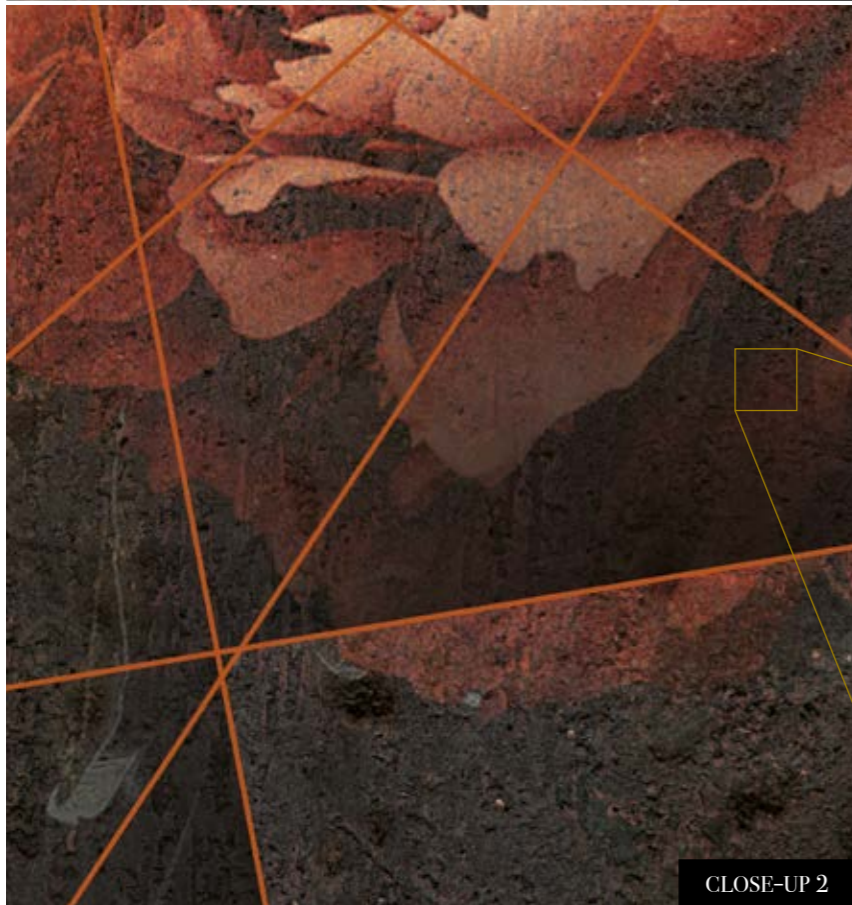

Also available in these versions:

Reference nr: MU11092

Reference nr: MU11093

CLOSE-UP 1

CLOSE-UP 2

SCALE 1:1

Standard specifications:

Size: 500 cm x 270 cm
 All murals are printed by default with 50 cm panel widths, but can also be ordered using 100 cm wide panels if desired.
 (depending on material chosen below)