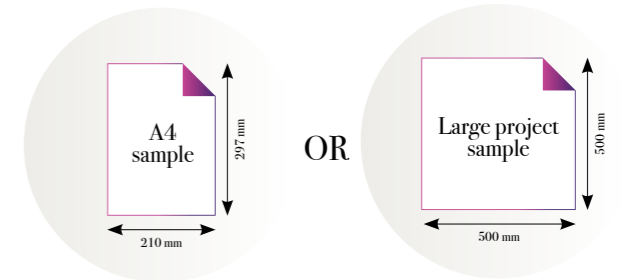

Request a sample

Request a wallpaper sample for a more accurate representation of colors, textures and image quality. It is also advisable if you want to see the wallpaper on a metallic material, as textures can seem different on these materials.