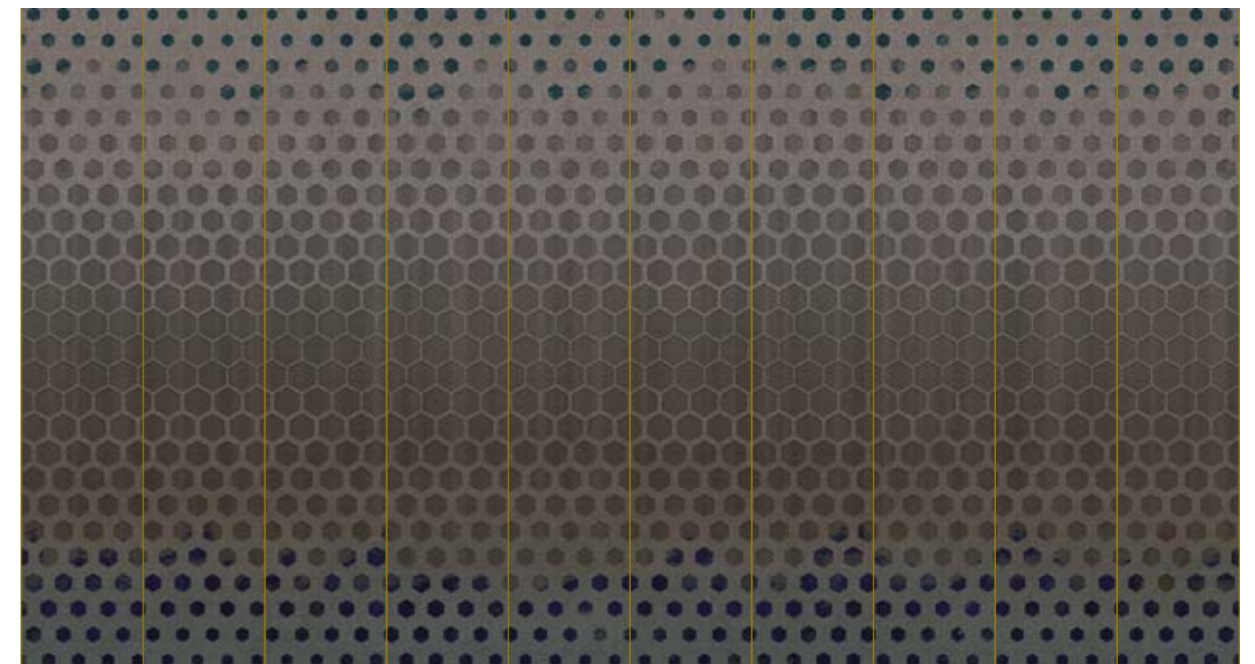

Milton dew

Reference nr: MU11076

270 cm height

50 CM PANEL 1	100 CM PANEL 2	150 CM PANEL 3	200 CM PANEL 4	250 CM PANEL 5	300 CM PANEL 6	350 CM PANEL 7	400 CM PANEL 8	450 CM PANEL 9	500 CM PANEL 10
100 CM PANEL 1		200 CM PANEL 2		300 CM PANEL 3		400 CM PANEL 4		500 CM PANEL 5	

Request a sample

Request a wallpaper sample for a more accurate representation of colors, textures and image quality. It is also advisable if you want to see the wallpaper on a metallic material, as textures can seem different on these materials.