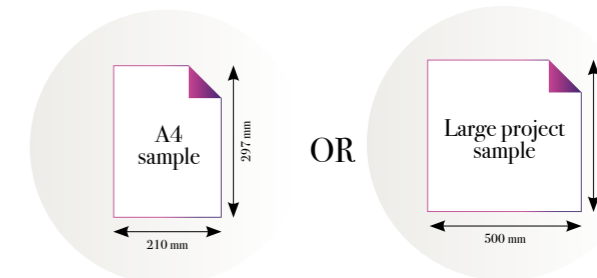

CLOSE-UP 1

Standard specifications:

Size: 500 cm x 270 cm
All murals are printed by default with 50 cm panel widths, but can also be ordered using 100 cm wide panels if desired.
(depending on material chosen below)

CLOSE-UP 2

SCALE 1:1

African Gold

Reference nr: MU11043

270 cm height

50 CM PANEL 1	100 CM PANEL 2	150 CM PANEL 3	200 CM PANEL 4	250 CM PANEL 5	300 CM PANEL 6	350 CM PANEL 7	400 CM PANEL 8	450 CM PANEL 9	500 CM PANEL 10
100 CM PANEL 1		200 CM PANEL 2		300 CM PANEL 3		400 CM PANEL 4		500 CM PANEL 5	

Also available in these versions:

Reference nr: MU11044

Reference nr: MU11045

CLOSE-UP 1

Standard specifications:

Size: 500 cm x 270 cm
All murals are printed by default with 50 cm panel widths, but can also be ordered using 100 cm wide panels if desired.
(depending on material chosen below)