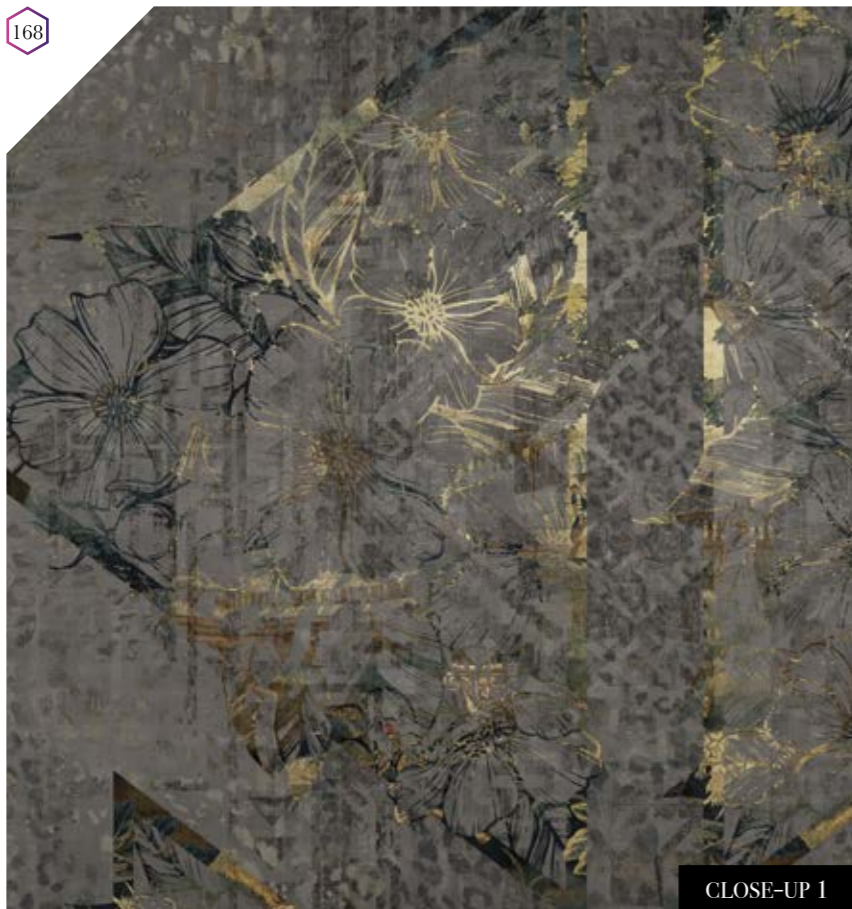

Also available in these versions:

Reference nr: MU11104

Reference nr: MU11105

CLOSE-UP 1

CLOSE-UP 2

SCALE 1:1

Standard specifications:

Size: 500 cm x 270 cm
 All murals are printed by default with 50 cm panel widths, but can also be ordered using 100 cm wide panels if desired.
 (depending on material chosen below)