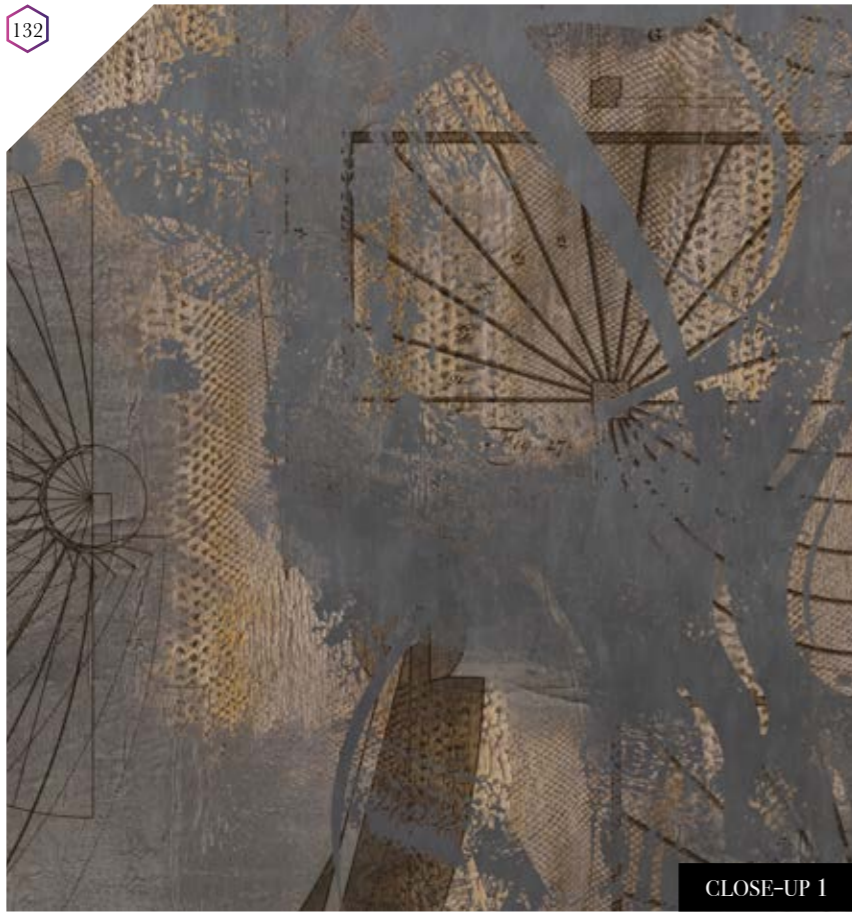

Also available in these versions:

Reference nr: MU11077

Reference nr: MU11078

CLOSE-UP 1

Standard specifications:

Size: 500 cm x 270 cm
 All murals are printed by default with 50 cm panel widths, but can also be ordered using 100 cm wide panels if desired.
 (depending on material chosen below)