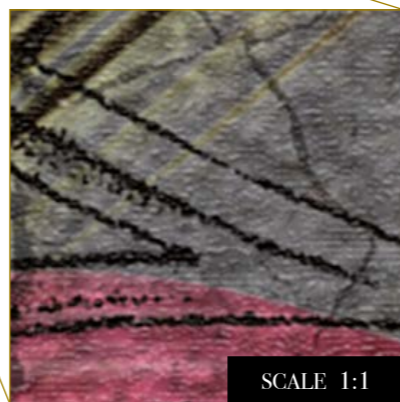

Also available in these versions:

Reference nr: MU11071

Reference nr: MU11072

CLOSE-UP 1

CLOSE-UP 2

SCALE 1:1

Standard specifications:

Size: 500 cm x 270 cm
 All murals are printed by default with 50 cm panel widths, but can also be ordered using 100 cm wide panels if desired.
 (depending on material chosen below)