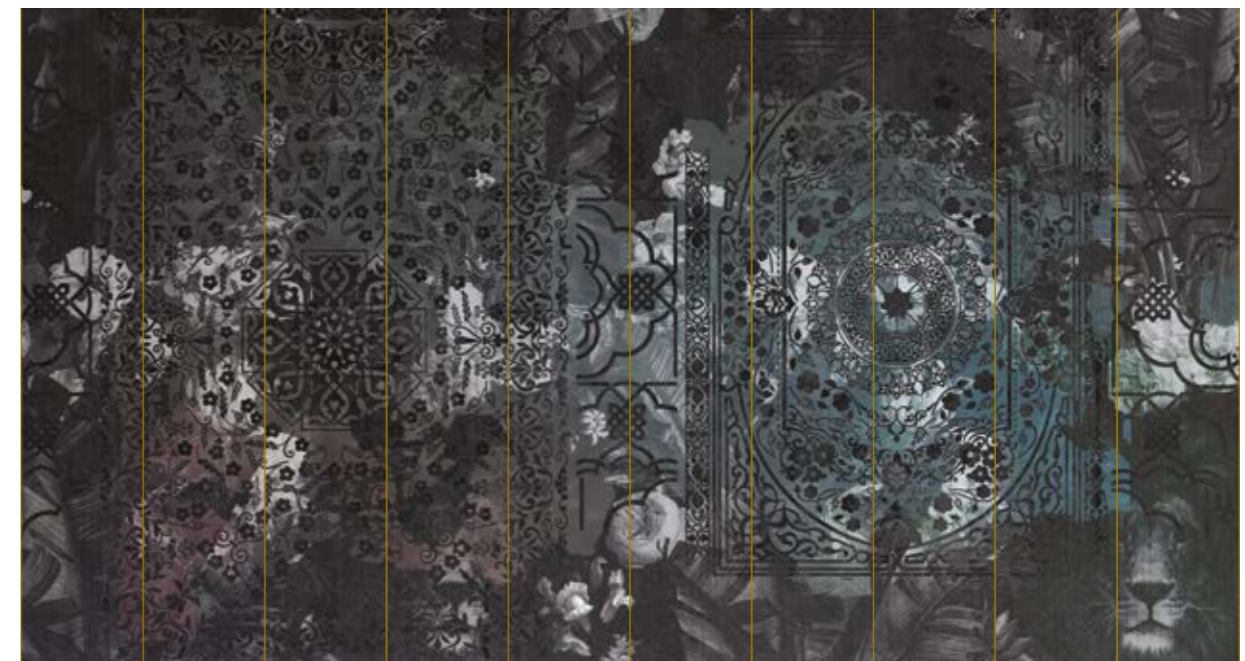

Indie days

Reference nr: MU11049

270 cm height