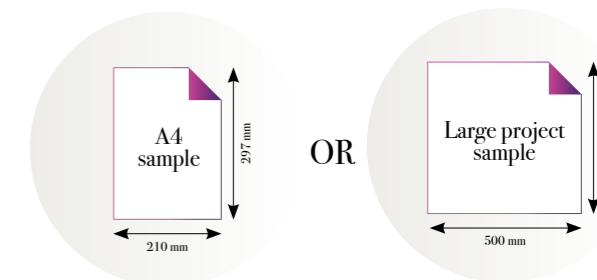

Standard specifications:

Size: 500 cm x 270 cm
All murals are printed by default with 50 cm panel widths, but can also be ordered using 100 cm wide panels if desired.
(depending on material chosen below)

Print with your own sizes

This mural can be custom made to fit the dimensions of your wall

Can be printed with these materials:

- Non-woven matt (50 cm panel) ☒
- Textured Vinyl (50 and 100 cm panels) ☒
- Textile fabric (50 and 100 cm panels) ☒
- Metallic Gold (50 cm panel) ☐
- Metallic Copper (50 cm panel) ☐
- Metallic Silver (50 cm panel) ☒

October rain

Reference nr: MU11055

50 CM PANEL 1	100 CM PANEL 2	150 CM PANEL 3	200 CM PANEL 4	250 CM PANEL 5	300 CM PANEL 6	350 CM PANEL 7	400 CM PANEL 8	450 CM PANEL 9	500 CM PANEL 10
100 CM PANEL 1		200 CM PANEL 2		300 CM PANEL 3		400 CM PANEL 4		500 CM PANEL 5	

Request a sample

Request a wallpaper sample for a more accurate representation of colors, textures and image quality. It is also advisable if you want to see the wallpaper on a metallic material, as textures can seem different on these materials.

Also available in these versions: