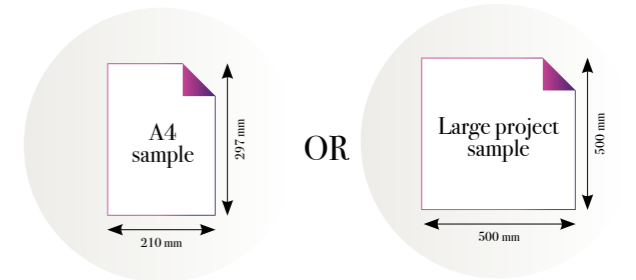

Standard specifications:

Size: 500 cm x 270 cm
All murals are printed by default with 50 cm panel widths, but can also be ordered using 100 cm wide panels if desired.
(depending on material chosen below)

Print with your own sizes

This mural can be custom made to fit the dimensions of your wall

Can be printed with these materials:

- Non-woven matt (50 cm panel) ☐
- Textured Vinyl (50 and 100 cm panels) ☐
- Textile fabric (50 and 100 cm panels) ☐
- Metallic Gold (50 cm panel) ☐
- Metallic Copper (50 cm panel) ☒
- Metallic Silver (50 cm panel) ☐

Patina glaze:

Reference nr: MU11028

50 CM PANEL 1	100 CM PANEL 2	150 CM PANEL 3	200 CM PANEL 4	250 CM PANEL 5	300 CM PANEL 6	350 CM PANEL 7	400 CM PANEL 8	450 CM PANEL 9	500 CM PANEL 10
100 CM PANEL 1		200 CM PANEL 2		300 CM PANEL 3		400 CM PANEL 4		500 CM PANEL 5	

Request a sample

Request a wallpaper sample for a more accurate representation of colors, textures and image quality. It is also advisable if you want to see the wallpaper on a metallic material, as textures can seem different on these materials.

Also available in these versions: