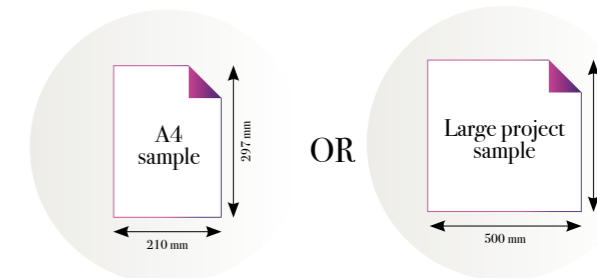

CLOSE-UP 1

Standard specifications:

Size: 500 cm x 270 cm
 All murals are printed by default with 50 cm panel widths, but can also be ordered using 100 cm wide panels if desired.
 (depending on material chosen below)

CLOSE-UP 2

SCALE 1:1

Spirits

Reference nr: MU11082

270 cm height

50 CM PANEL 1	100 CM PANEL 2	150 CM PANEL 3	200 CM PANEL 4	250 CM PANEL 5	300 CM PANEL 6	350 CM PANEL 7	400 CM PANEL 8	450 CM PANEL 9	500 CM PANEL 10
100 CM PANEL 1		200 CM PANEL 2		300 CM PANEL 3		400 CM PANEL 4		500 CM PANEL 5	

Also available in these versions:

Reference nr: MU11083

Reference nr: MU11084

CLOSE-UP 1

Standard specifications:

Size: 500 cm x 270 cm
 All murals are printed by default with 50 cm panel widths, but can also be ordered using 100 cm wide panels if desired.
 (depending on material chosen below)