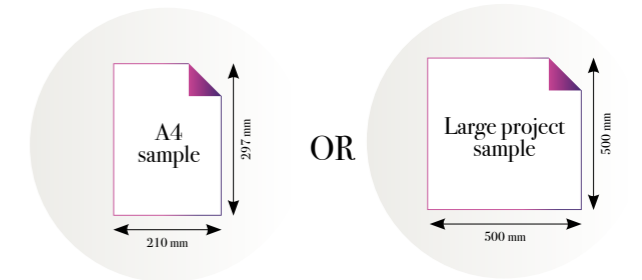

Request a sample

Request a wallpaper sample for a more accurate representation of colors, textures and image quality. It is also advisable if you want to see the wallpaper on a metallic material, as textures can seem different on these materials.