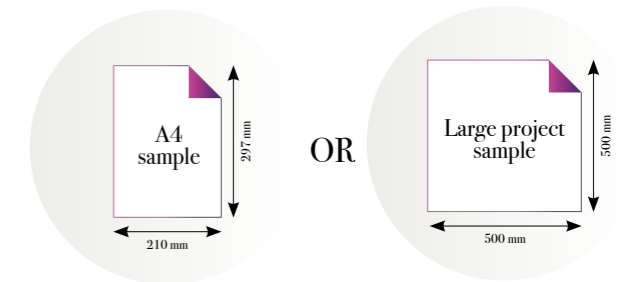

TROPICANA
Spheres

CLOSE-UP 1

Standard specifications:

Size: 500 cm x 270 cm
 All murals are printed by default with 50 cm panel widths, but can also be ordered using 100 cm wide panels if desired.
 (depending on material chosen below)

Also available in these versions:

Reference nr: MU11005

Reference nr: MU11006

Standard specifications:

Size: 500 cm x 270 cm
 All murals are printed by default with 50 cm panel widths, but can also be ordered using 100 cm wide panels if desired.
 (depending on material chosen below)

Casablanca

Reference nr: MU11007

50 CM PANEL 1	100 CM PANEL 2	150 CM PANEL 3	200 CM PANEL 4	250 CM PANEL 5	300 CM PANEL 6	350 CM PANEL 7	400 CM PANEL 8	450 CM PANEL 9	500 CM PANEL 10
100 CM PANEL 1		200 CM PANEL 2		300 CM PANEL 3		400 CM PANEL 4		500 CM PANEL 5	

Also available in these versions:

Reference nr: MU11008

Reference nr: MU11009

“LOOK *deep* INTO NATURE AND THEN YOU
WILL UNDERSTAND EVERYTHING
BETTER.”

Standard specifications:

Size: 500 cm x 270 cm
 All murals are printed by default with 50 cm panel widths, but can also be ordered using 100 cm wide panels if desired.
 (depending on material chosen below)