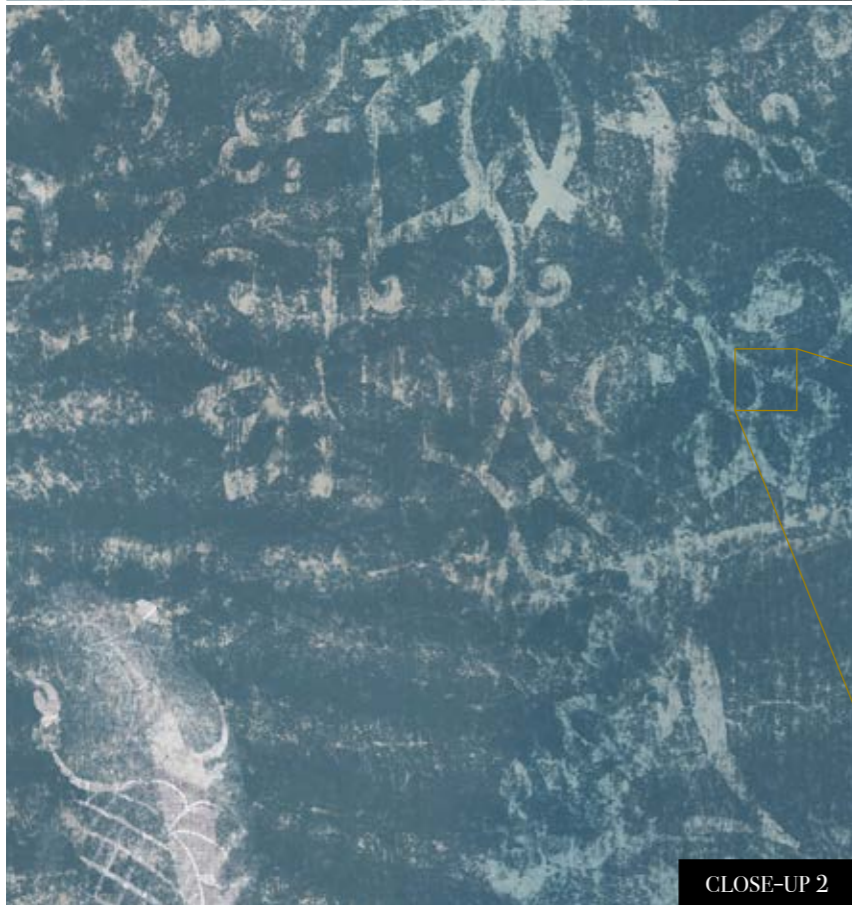

CLOSE-UP 1

CLOSE-UP 2