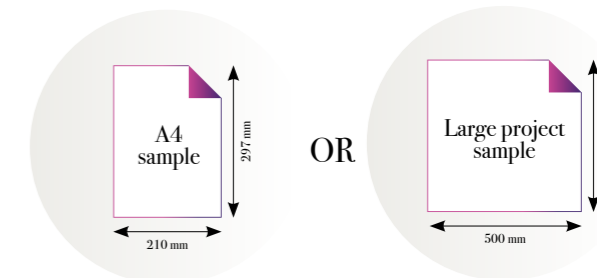

Standard specifications:

Size: 500 cm x 270 cm
All murals are printed by default with 50 cm panel widths, but can also be ordered using 100 cm wide panels if desired.
(depending on material chosen below)

Print with your own sizes

This mural can be custom made to fit the dimensions of your wall

Can be printed with these materials:

- Non-woven matt (50 cm panel) ☒
- Textured Vinyl (50 and 100 cm panels) ☒
- Textile fabric (50 and 100 cm panels) ☒
- Metallic Gold (50 cm panel) ☐
- Metallic Copper (50 cm panel) ☐
- Metallic Silver (50 cm panel) ☐

Uncensored

Reference nr: MU11085

50 CM PANEL 1	100 CM PANEL 2	150 CM PANEL 3	200 CM PANEL 4	250 CM PANEL 5	300 CM PANEL 6	350 CM PANEL 7	400 CM PANEL 8	450 CM PANEL 9	500 CM PANEL 10
100 CM PANEL 1		200 CM PANEL 2		300 CM PANEL 3		400 CM PANEL 4		500 CM PANEL 5	

Request a sample

Request a wallpaper sample for a more accurate representation of colors, textures and image quality. It is also advisable if you want to see the wallpaper on a metallic material, as textures can seem different on these materials.

Also available in these versions: