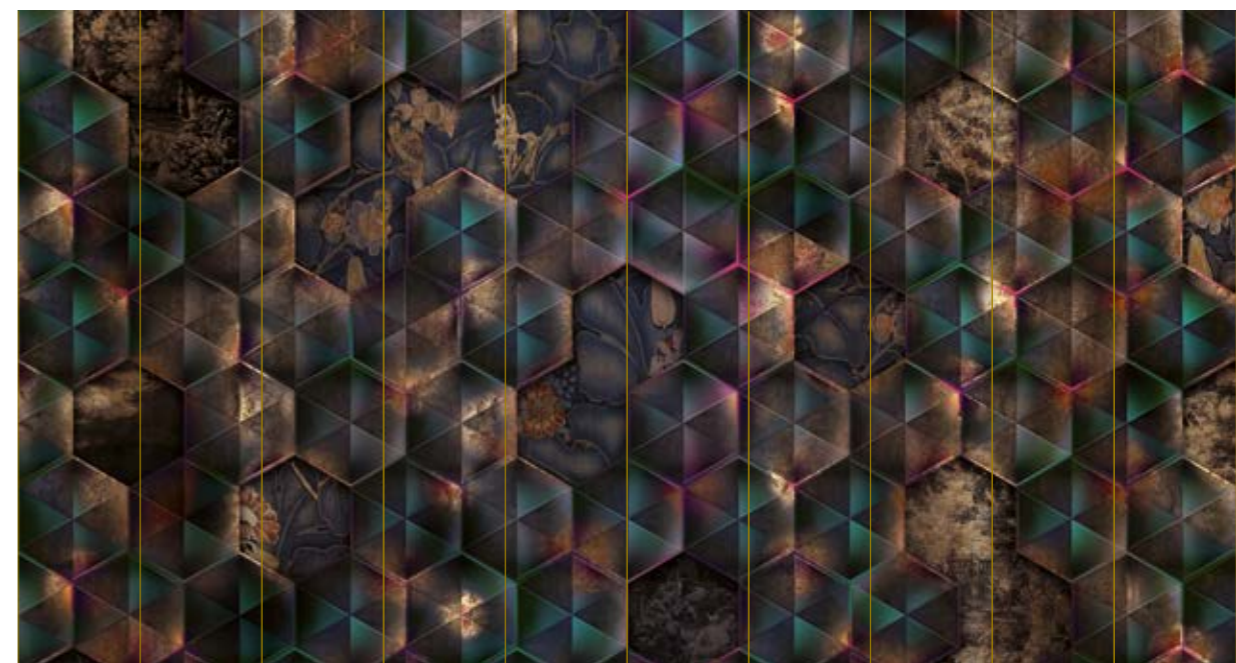

Holographic Reflections

Reference nr: MU11091

270 cm height

50 CM PANEL 1	100 CM PANEL 2	150 CM PANEL 3	200 CM PANEL 4	250 CM PANEL 5	300 CM PANEL 6	350 CM PANEL 7	400 CM PANEL 8	450 CM PANEL 9	500 CM PANEL 10
100 CM PANEL 1		200 CM PANEL 2		300 CM PANEL 3		400 CM PANEL 4		500 CM PANEL 5	

Request a sample

Request a wallpaper sample for a more accurate representation of colors, textures and image quality. It is also advisable if you want to see the wallpaper on a metallic material, as textures can seem different on these materials.