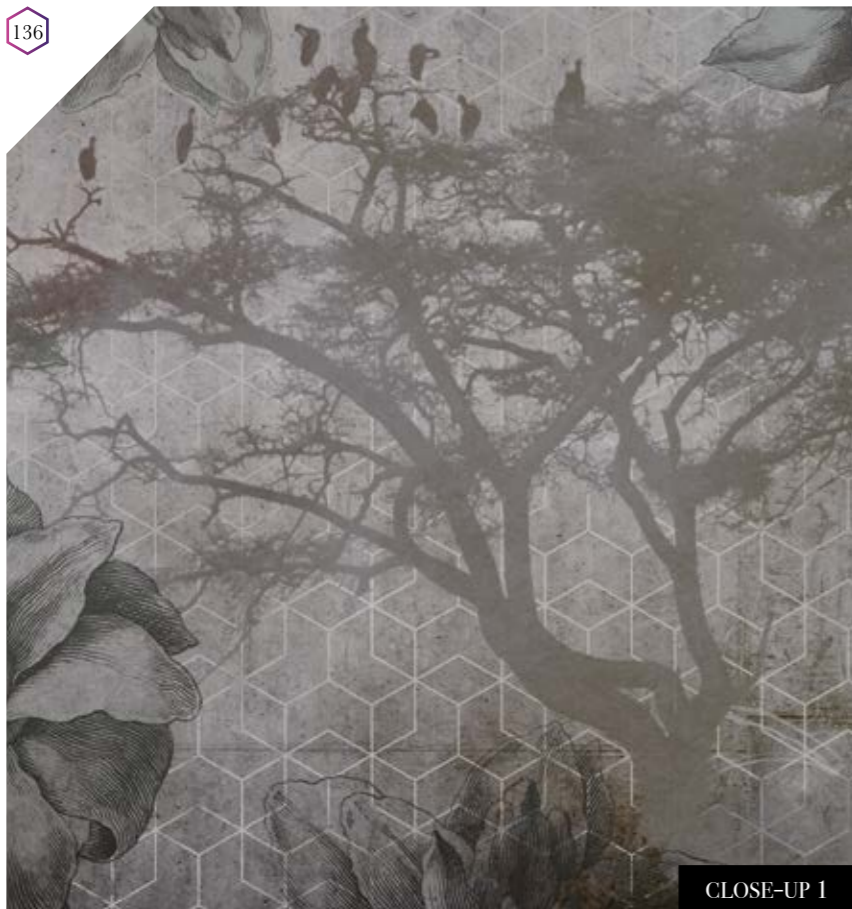

CLOSE-UP 1

Standard specifications:

Size: 500 cm x 270 cm
 All murals are printed by default with 50 cm panel widths, but can also be ordered using 100 cm wide panels if desired.
 (depending on material chosen below)