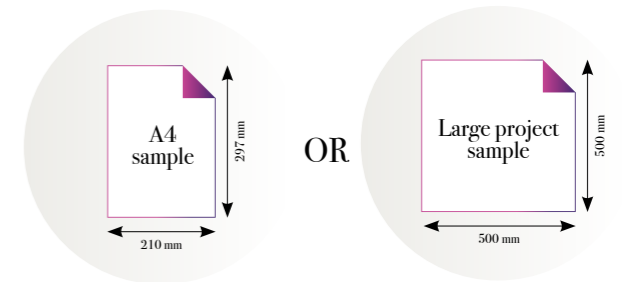

Request a sample

Request a wallpaper sample for a more accurate representation of colors, textures and image quality. It is also advisable if you want to see the wallpaper on a metallic material, as textures can seem different on these materials.