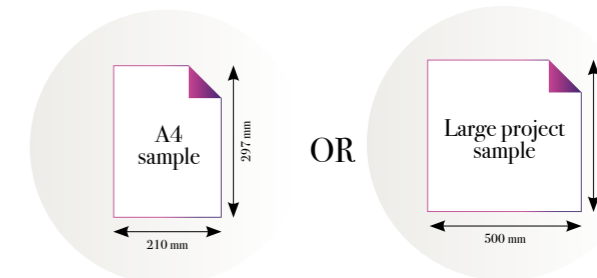

Standard specifications:

Size: 500 cm x 270 cm
All murals are printed by default with 50 cm panel widths, but can also be ordered using 100 cm wide panels if desired.
(depending on material chosen below)

Print with your own sizes

This mural can be custom made to fit the dimensions of your wall

Can be printed with these materials:

- Non-woven matt (50 cm panel) ☒
- Textured Vinyl (50 and 100 cm panels) ☒
- Textile fabric (50 and 100 cm panels) ☒
- Metallic Gold (50 cm panel) ☐
- Metallic Copper (50 cm panel) ☐
- Metallic Silver (50 cm panel) ☐

Broken elegance:

Reference nr: MU11100

50 CM PANEL 1	100 CM PANEL 2	150 CM PANEL 3	200 CM PANEL 4	250 CM PANEL 5	300 CM PANEL 6	350 CM PANEL 7	400 CM PANEL 8	450 CM PANEL 9	500 CM PANEL 10
100 CM PANEL 1		200 CM PANEL 2		300 CM PANEL 3		400 CM PANEL 4		500 CM PANEL 5	

Request a sample

Request a wallpaper sample for a more accurate representation of colors, textures and image quality. It is also advisable if you want to see the wallpaper on a metallic material, as textures can seem different on these materials.

Also available in these versions: