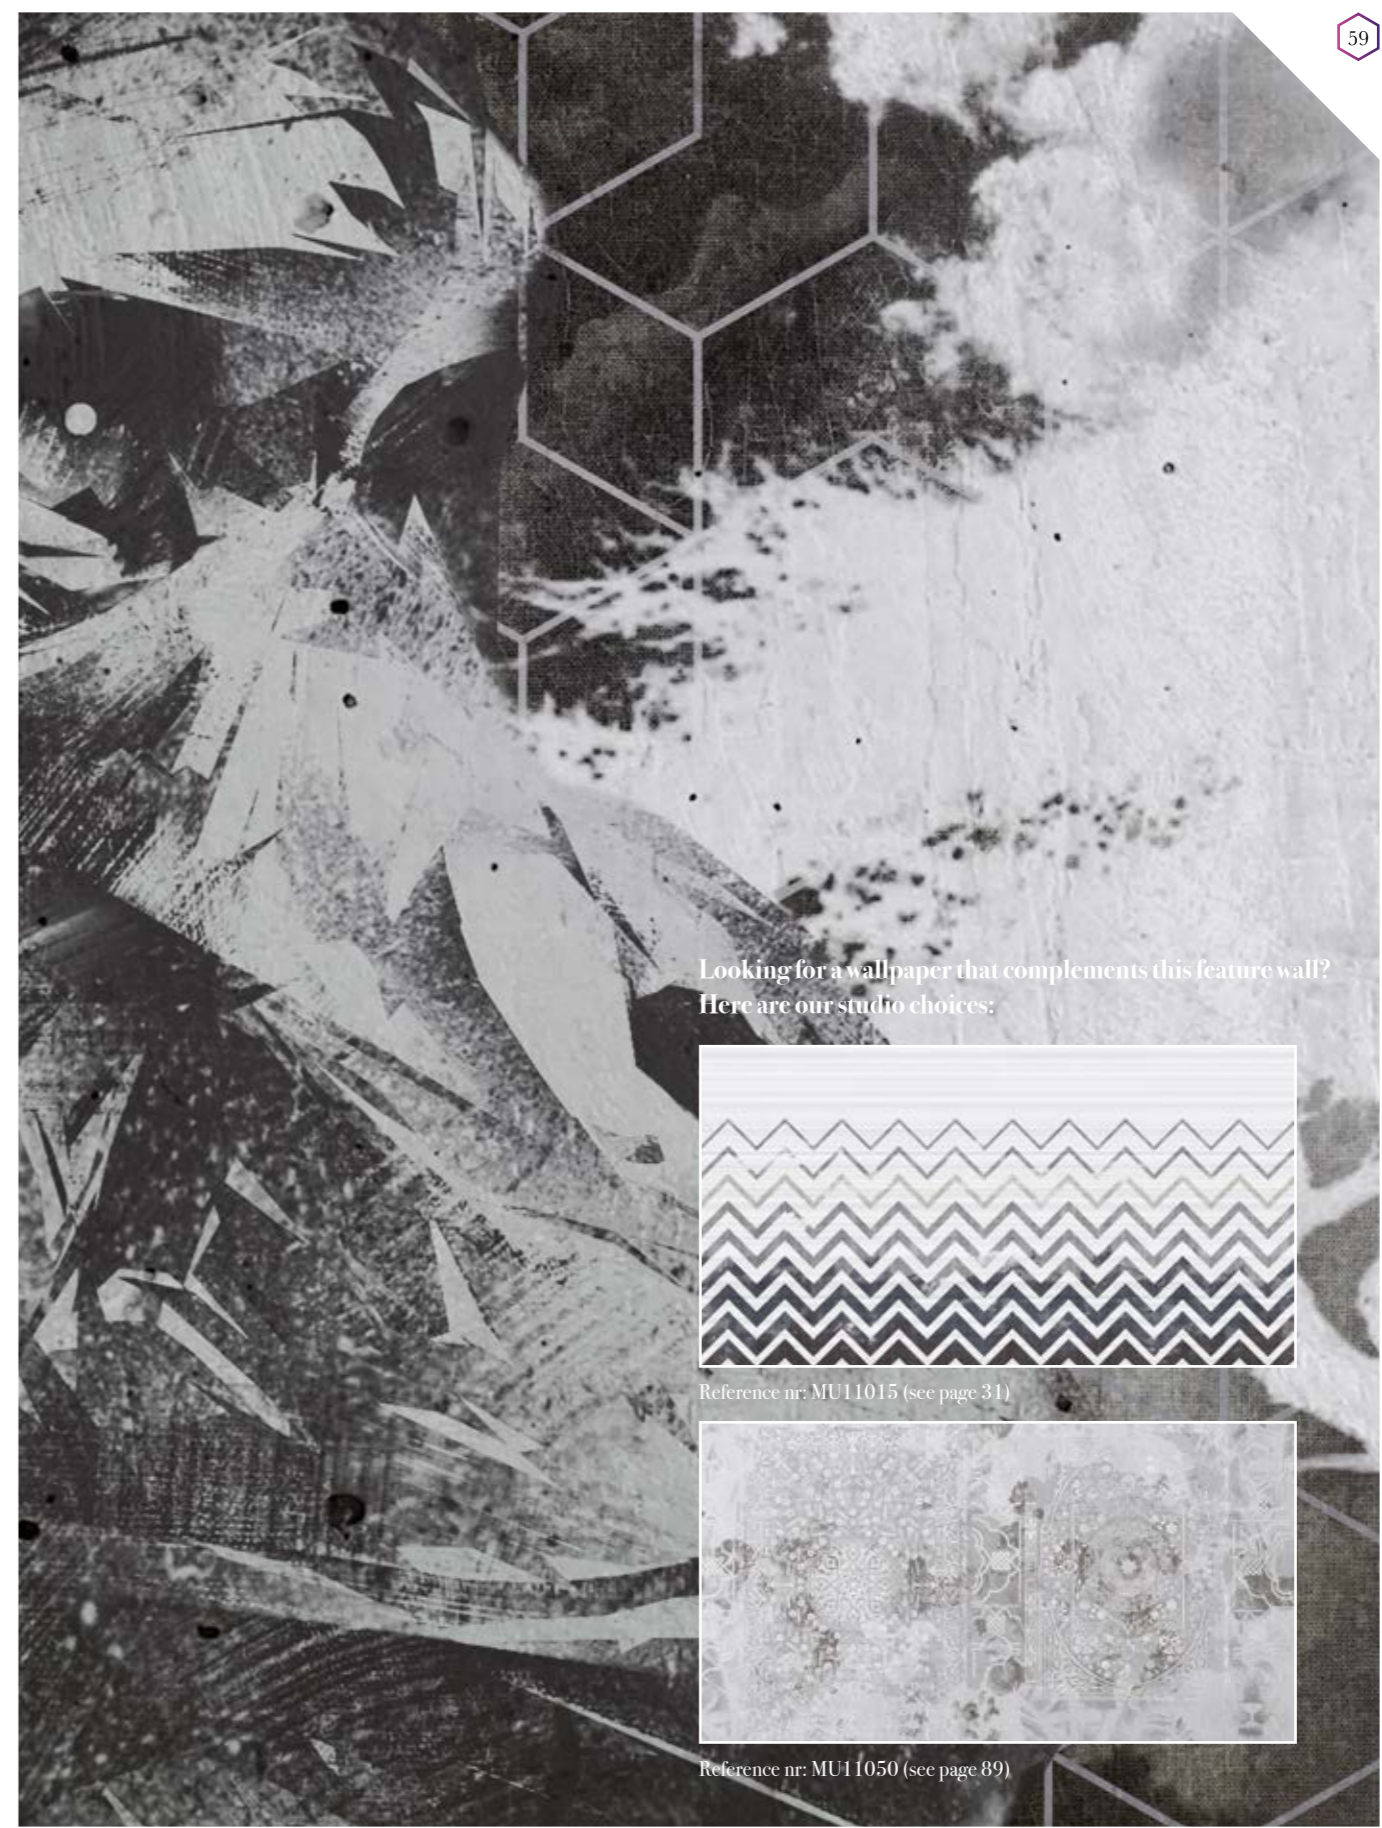

Looking for a wallpaper that complements this feature wall?
Here are our studio choices: