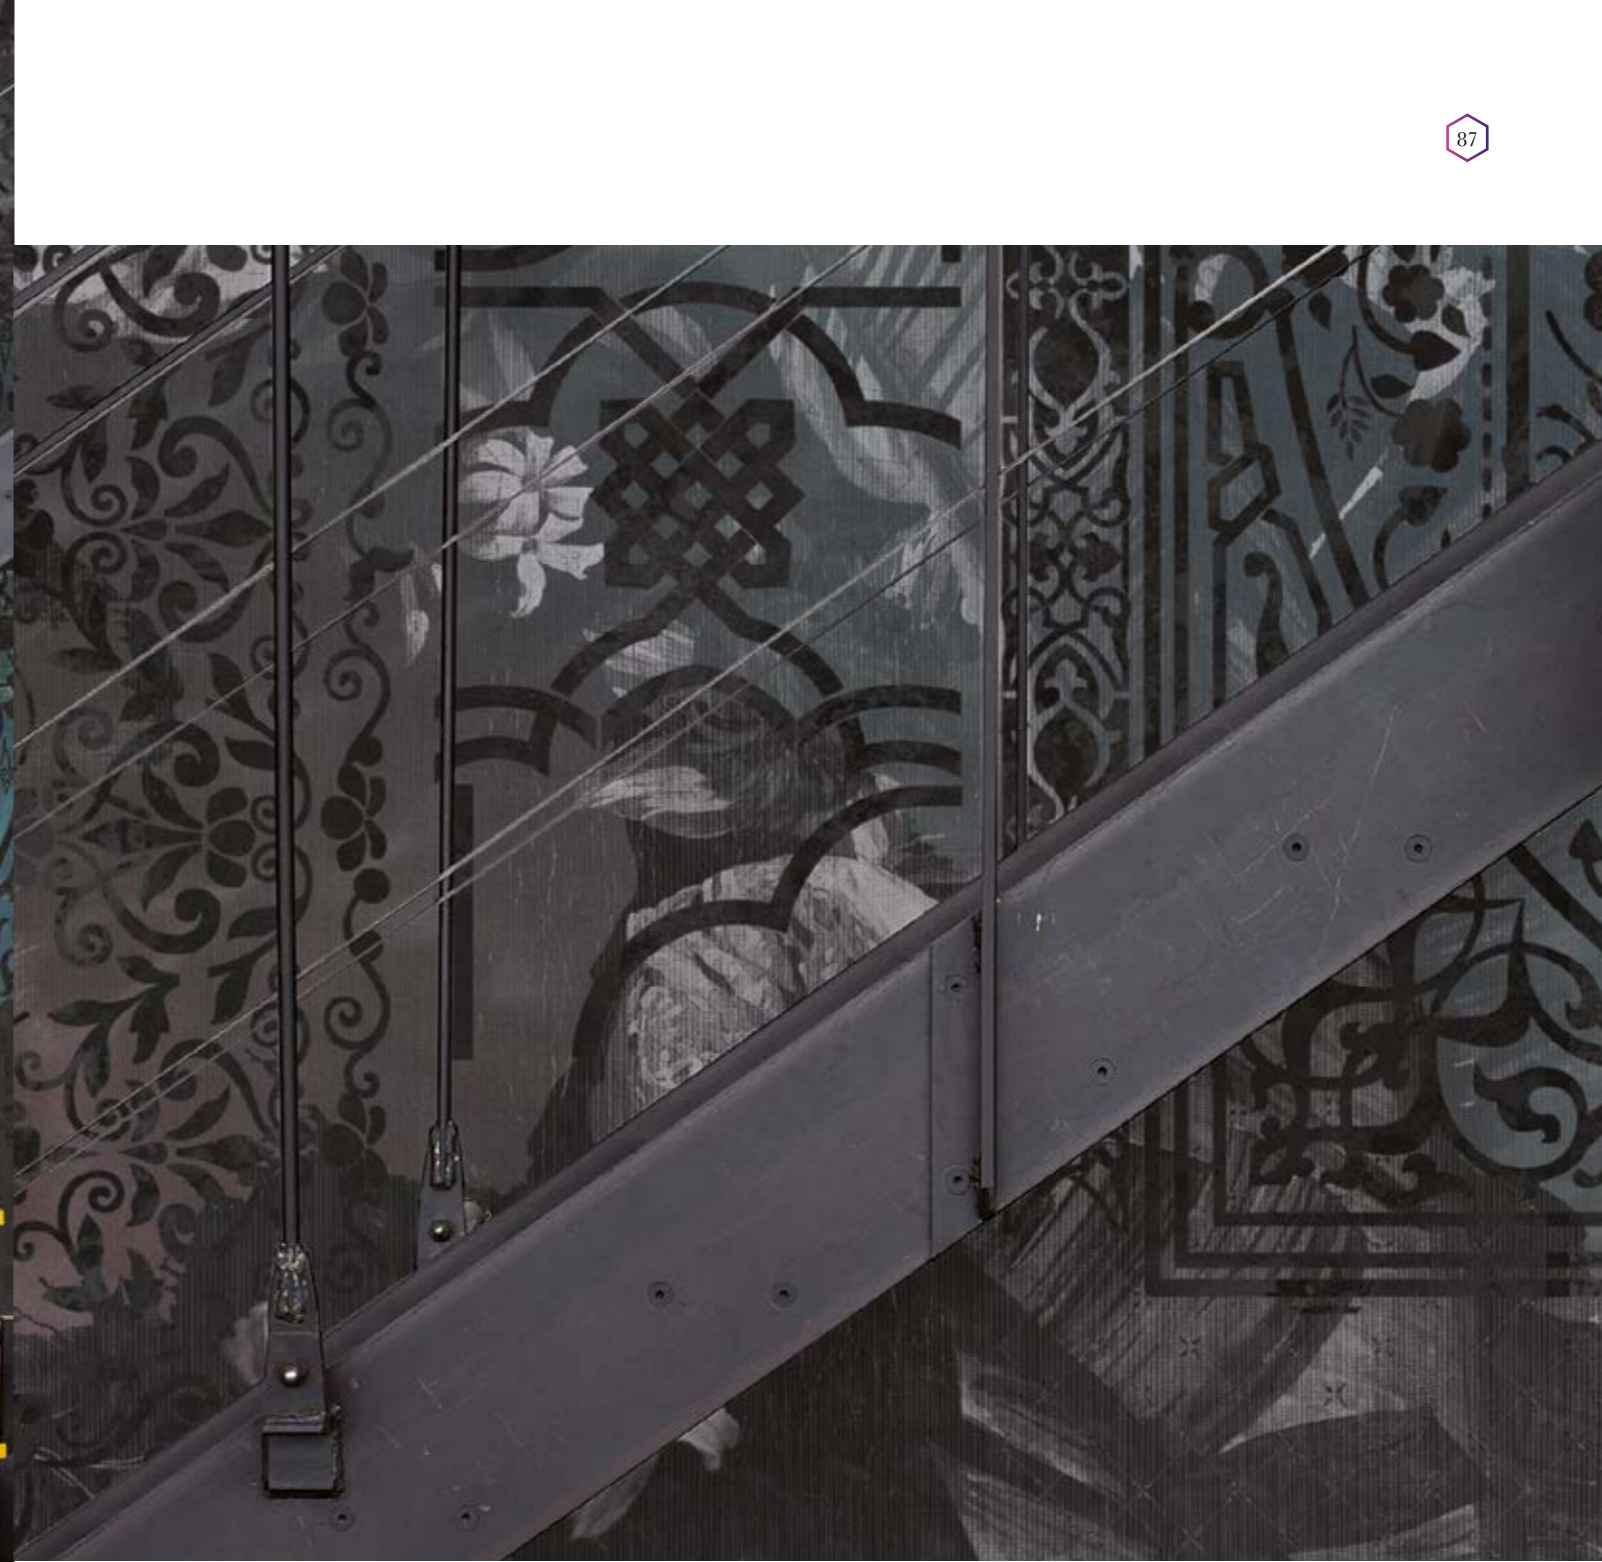

Also available in these versions:

Reference nr: MU11047

Reference nr: MU11048

MUANCE

“MURALS ARE EXPRESSIONS OF PERSONALITY AND CREATIVENESS.
THEY GIVE A DIRECT IMPRESSIONS OF IDENTITY AND TELL US WHO WE ARE.”