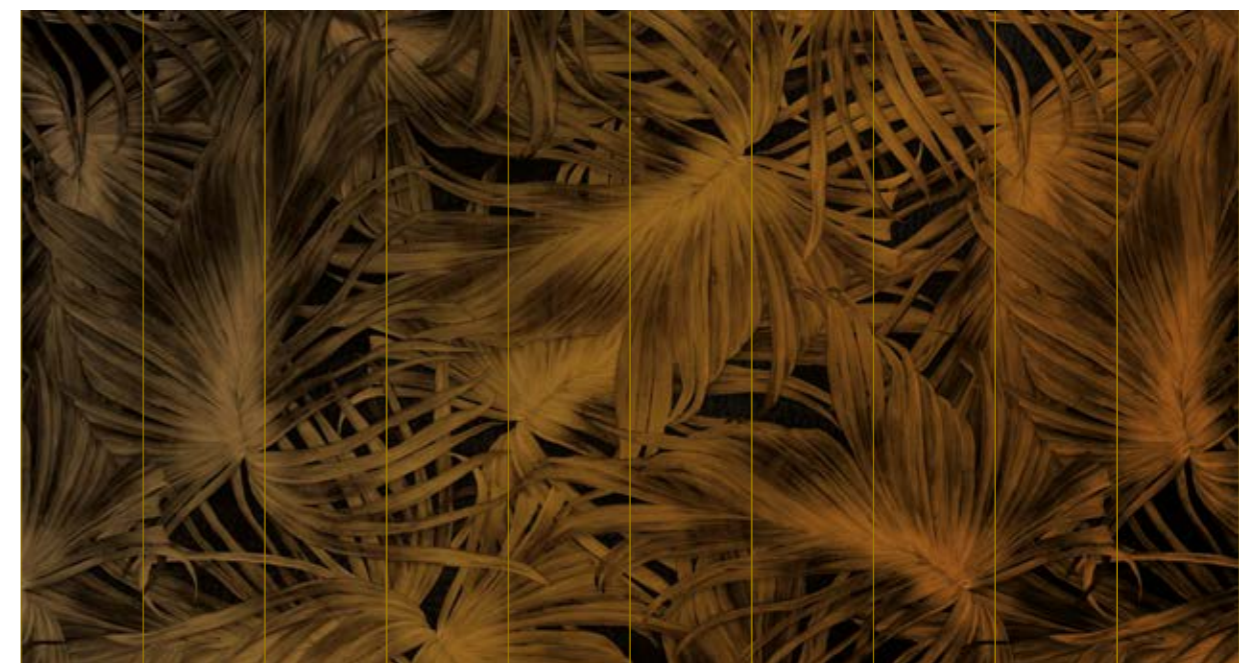

Passion leaf

Reference nr: MU11067

270 cm height

50 CM PANEL 1	100 CM PANEL 2	150 CM PANEL 3	200 CM PANEL 4	250 CM PANEL 5	300 CM PANEL 6	350 CM PANEL 7	400 CM PANEL 8	450 CM PANEL 9	500 CM PANEL 10
100 CM PANEL 1		200 CM PANEL 2		300 CM PANEL 3		400 CM PANEL 4		500 CM PANEL 5	

Request a sample

Request a wallpaper sample for a more accurate representation of colors, textures and image quality. It is also advisable if you want to see the wallpaper on a metallic material, as textures can seem different on these materials.