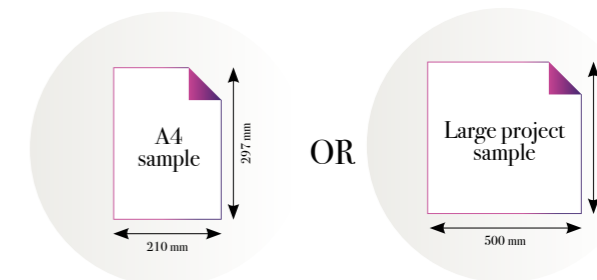

TROPICANA
Spheres

CLOSE-UP 1

Standard specifications:

Size: 500 cm x 270 cm
 All murals are printed by default with 50 cm panel widths, but can also be ordered using 100 cm wide panels if desired.
 (depending on material chosen below)

Also available in these versions:

Reference nr: MU11011

Reference nr: MU11012

CLOSE-UP 1

Standard specifications:

Size: 500 cm x 270 cm
 All murals are printed by default with 50 cm panel widths, but can also be ordered using 100 cm wide panels if desired.
 (depending on material chosen below)

CLOSE-UP 2

SCALE 1:1

Chevyspring

Reference nr: MU11013

270 cm height

Request a sample

Request a wallpaper sample for a more accurate representation of colors, textures and image quality. It is also advisable if you want to see the wallpaper on a metallic material, as textures can seem different on these materials.

Reference nr: MU11021 (see page 43)

Reference nr: MU11072 (see page 121)

CLOSE-UP 1

Standard specifications:

Size: 500 cm x 270 cm
All murals are printed by default with 50 cm panel widths, but can also be ordered using 100 cm wide panels if desired.
(depending on material chosen below)