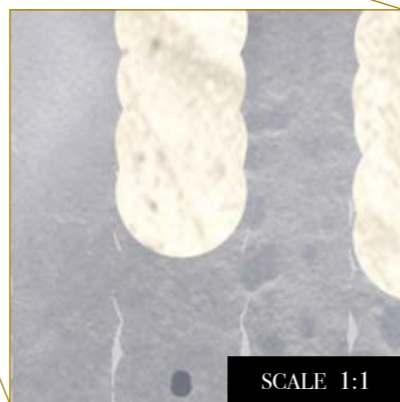

Standard specifications:

Size: 500 cm x 270 cm
 All murals are printed by default with 50 cm panel widths, but can also be ordered using 100 cm wide panels if desired.
 (depending on material chosen below)

Print with your own sizes

This mural can be custom made to fit the dimensions of your wall

Can be printed with these materials:

- Non-woven matt (50 cm panel)
- Textured Vinyl (50 and 100 cm panels)
- Textile fabric (50 and 100 cm panels)
- Metallic Gold (50 cm panel)
- Metallic Copper (50 cm panel)
- Metallic Silver (50 cm panel)