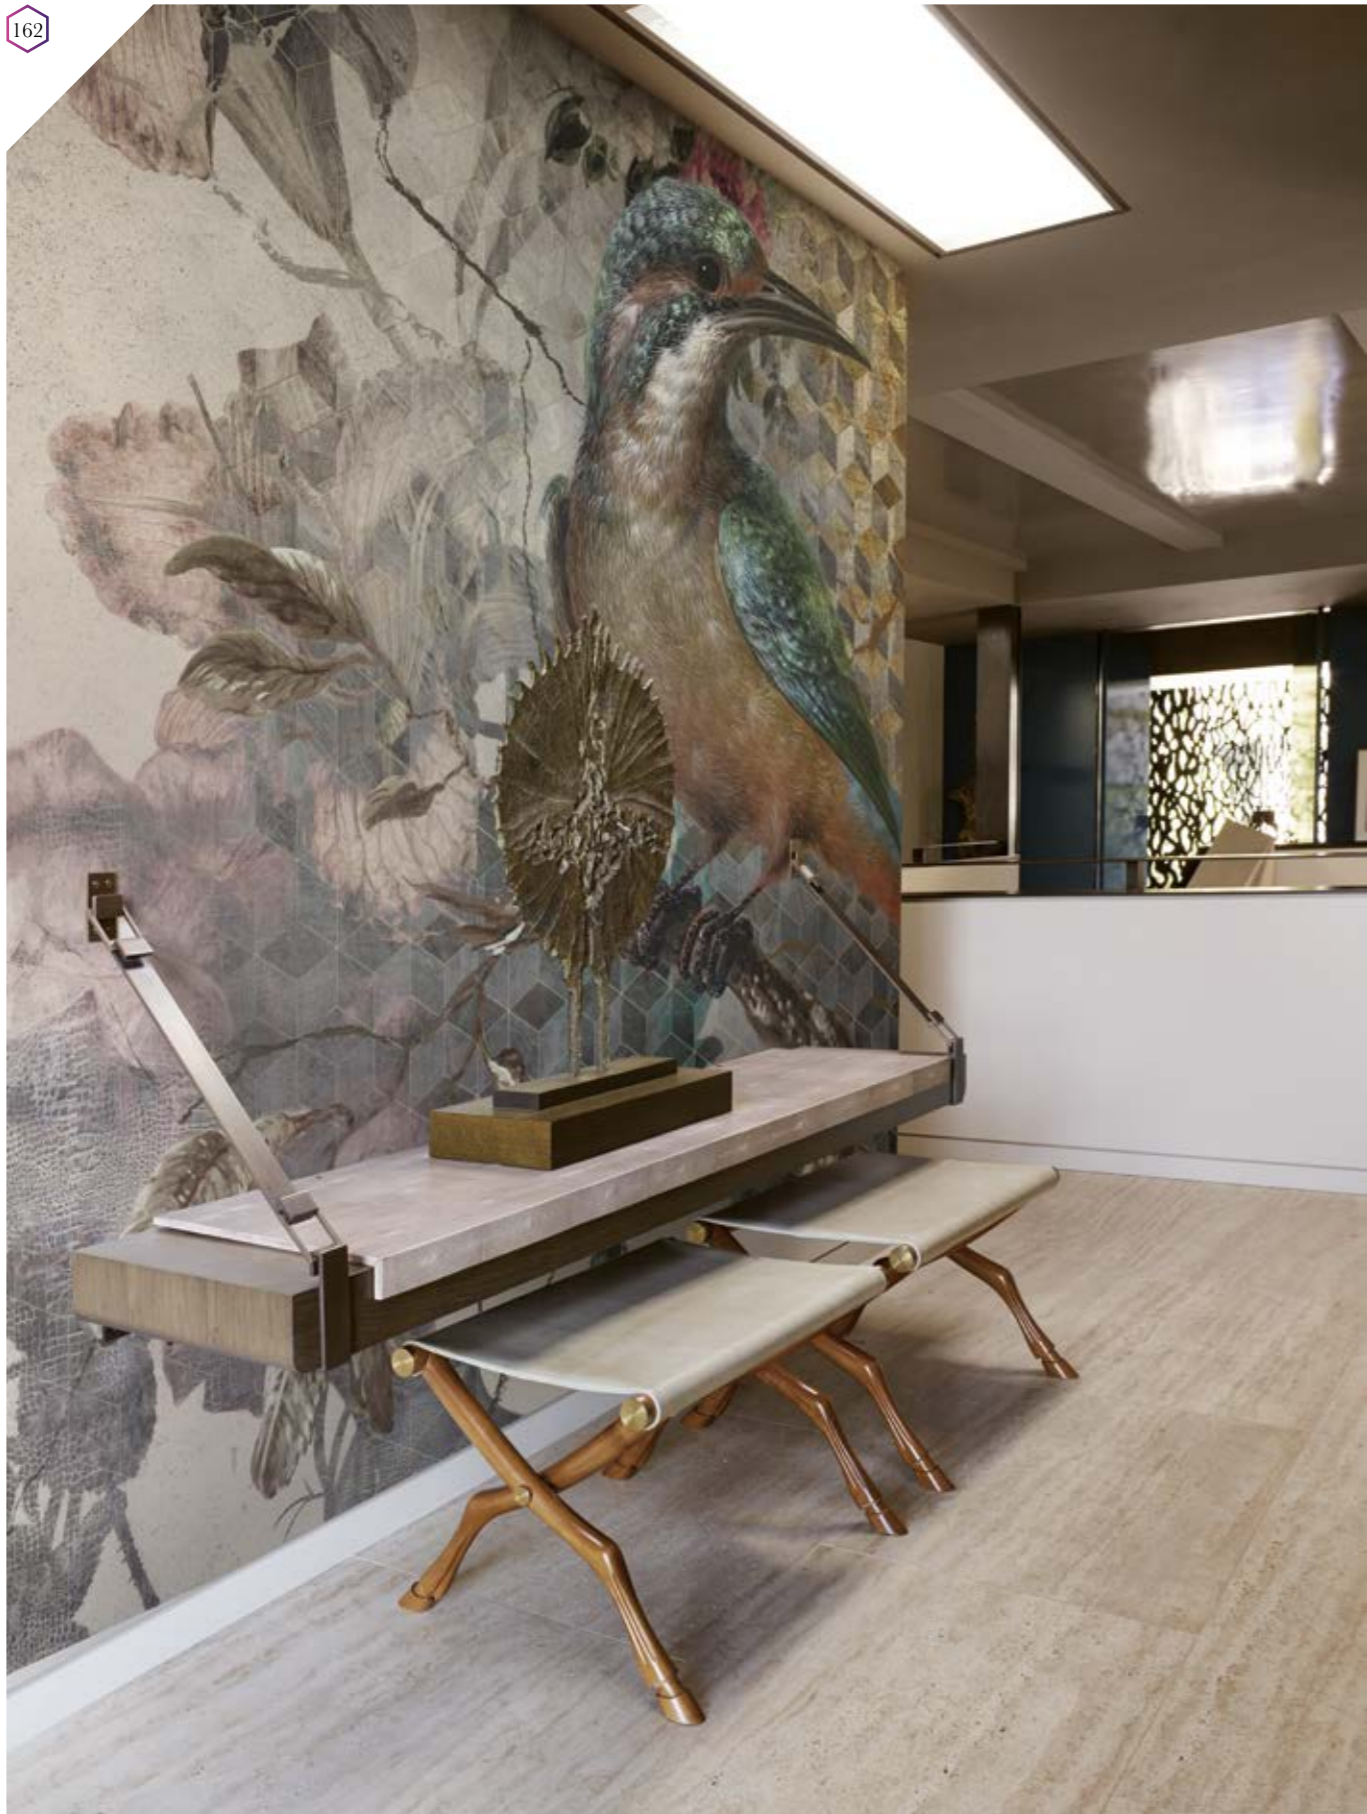

CLOSE-UP 1

Looking for a wallpaper that complements this feature wall?
Here are our studio choices: