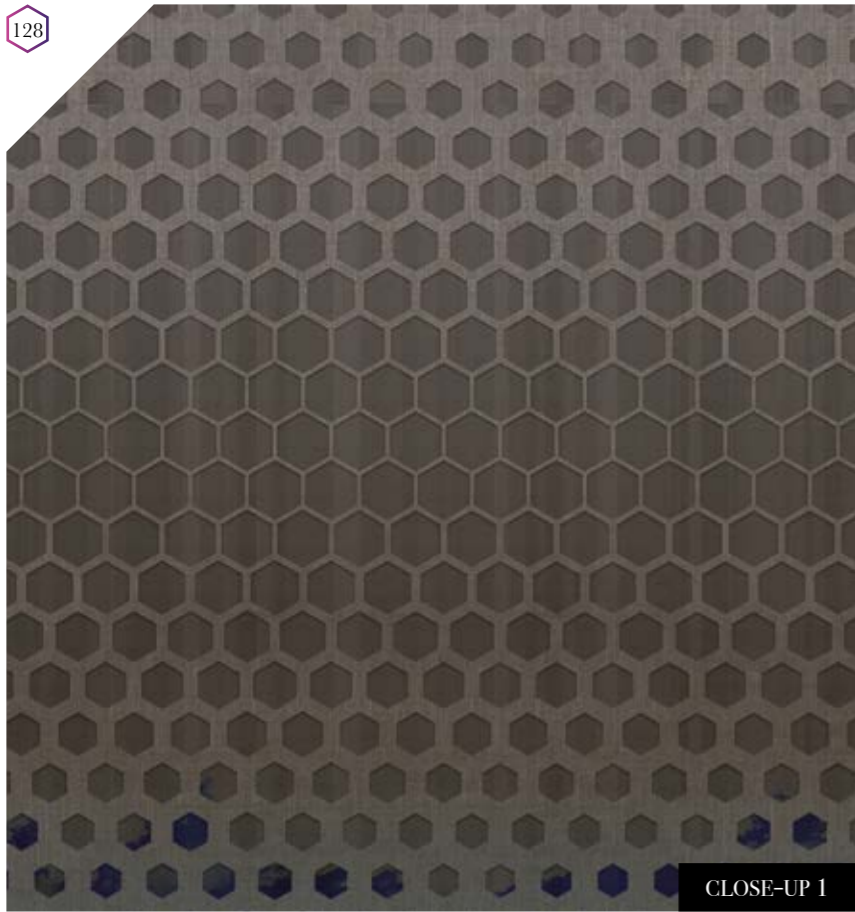

Also available in these versions:

Reference nr: MU11074

Reference nr: MU11075

“THERE IS A BEAUTY AND *clarity*
THAT COMES FROM SIMPLICITY”

MILTON *Dew*

A subtle honeycomb ombré pattern, infused with a textile texture for a warm and natural look.