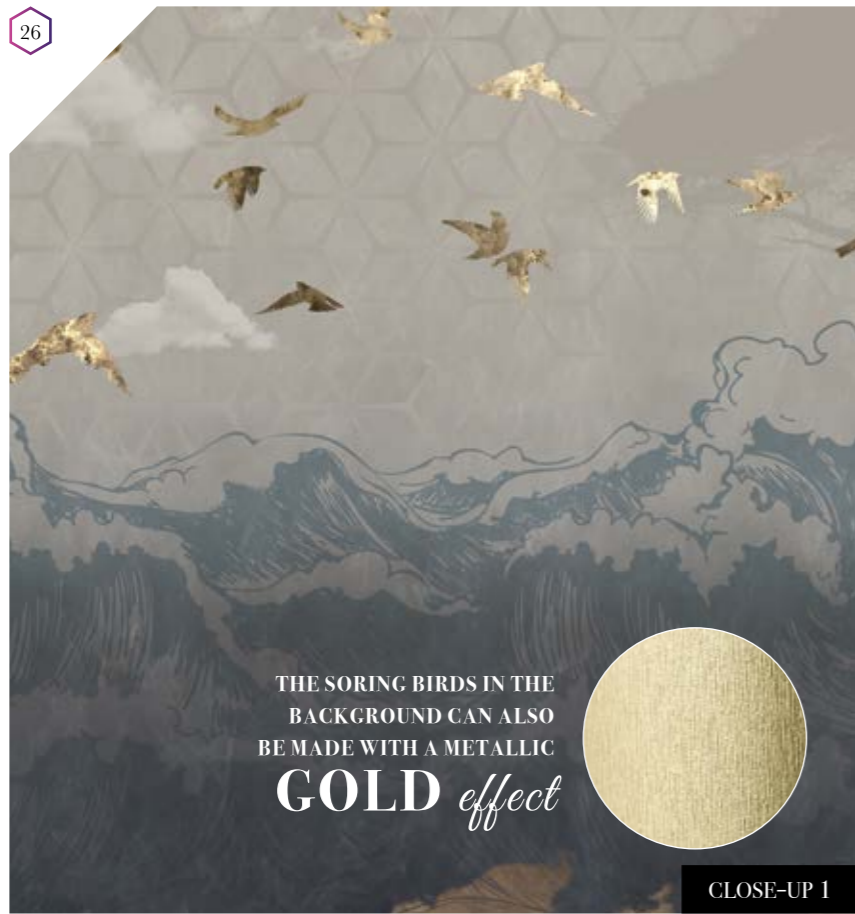

Request a sample

Request a wallpaper sample for a more accurate representation of colors, textures and image quality. It is also advisable if you want to see the wallpaper on a metallic material, as textures can seem different on these materials.

Also available in these versions:

Reference nr: MU11008

Reference nr: MU11009

“LOOK *deep* INTO NATURE AND THEN YOU
WILL UNDERSTAND EVERYTHING
BETTER.”

Standard specifications:

Size: 500 cm x 270 cm
 All murals are printed by default with 50 cm panel widths, but can also be ordered using 100 cm wide panels if desired.
 (depending on material chosen below)

Print with your own sizes

This mural can be custom made to fit the dimensions of your wall

Can be printed with these materials:

- Non-woven matt (50 cm panel)
- Textured Vinyl (50 and 100 cm panels)
- Textile fabric (50 and 100 cm panels)
- Metallic Gold (50 cm panel)
- Metallic Copper (50 cm panel)
- Metallic Silver (50 cm panel)