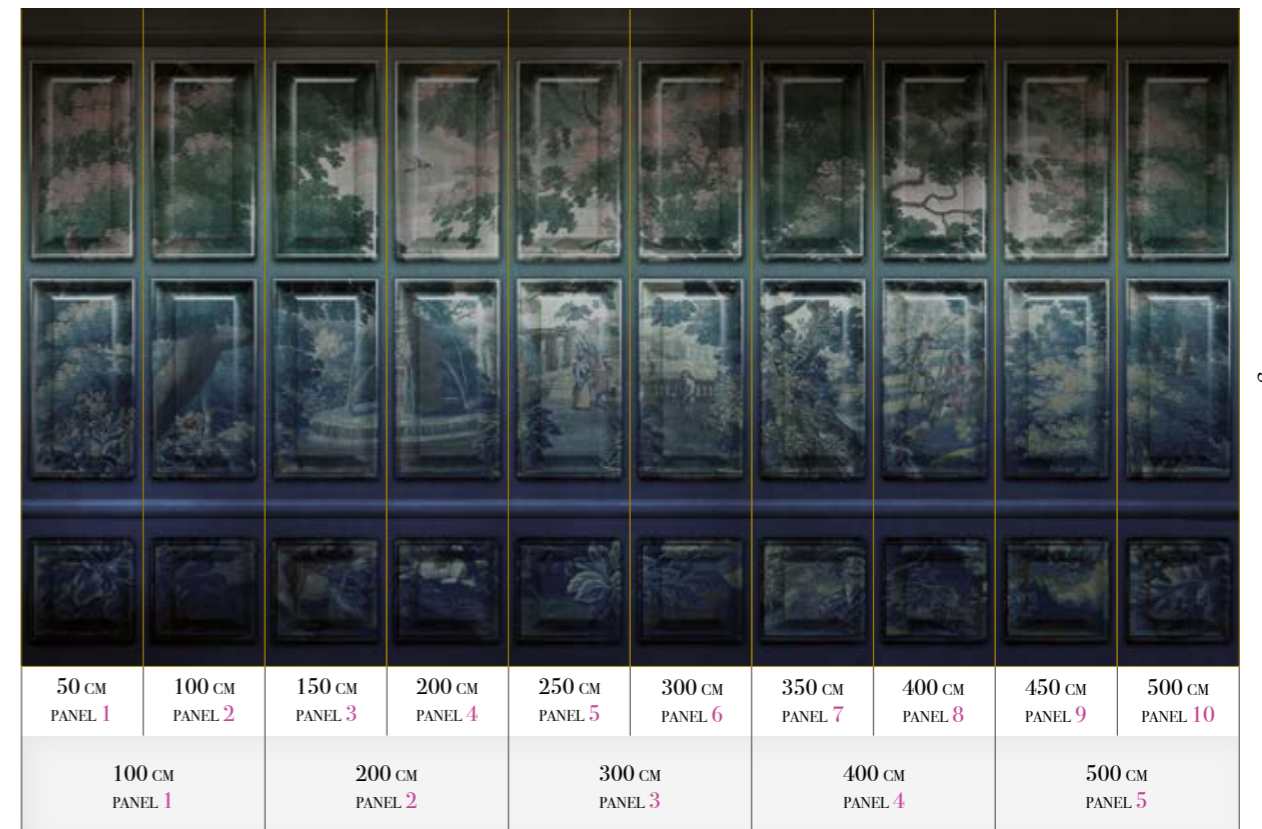

Isle of sky

Reference nr: MU11034