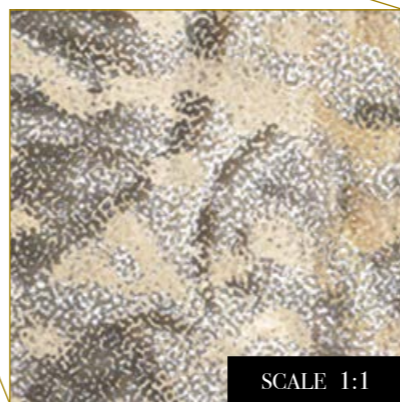

CLOSE-UP 2

SCALE 1:1