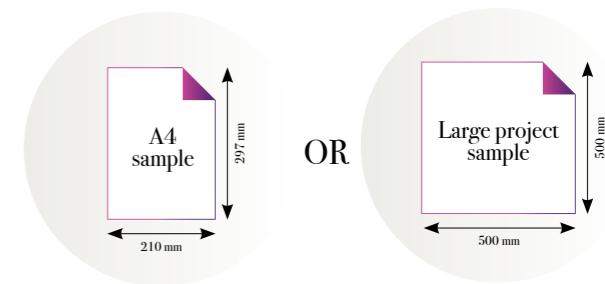

Standard specifications:

Size: 500 cm x 270 cm
All murals are printed by default with 50 cm panel widths, but can also be ordered using 100 cm wide panels if desired.
(depending on material chosen below)

Print with your own sizes

This mural can be custom made to fit the dimensions of your wall

Can be printed with these materials:

- Non-woven matt (50 cm panel) ☒
- Textured Vinyl (50 and 100 cm panels) ☒
- Textile fabric (50 and 100 cm panels) ☒
- Metallic Gold (50 cm panel) ☐
- Metallic Copper (50 cm panel) ☐
- Metallic Silver (50 cm panel) ☐

Holographic Reflections

Reference nr: MU11091

50 CM PANEL 1	100 CM PANEL 2	150 CM PANEL 3	200 CM PANEL 4	250 CM PANEL 5	300 CM PANEL 6	350 CM PANEL 7	400 CM PANEL 8	450 CM PANEL 9	500 CM PANEL 10
100 CM PANEL 1		200 CM PANEL 2		300 CM PANEL 3		400 CM PANEL 4		500 CM PANEL 5	

Request a sample

Request a wallpaper sample for a more accurate representation of colors, textures and image quality. It is also advisable if you want to see the wallpaper on a metallic material, as textures can seem different on these materials.

Also available in these versions: