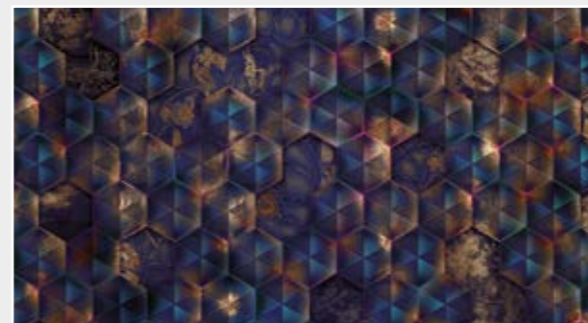

Also available in these versions:

Reference nr: MU11092