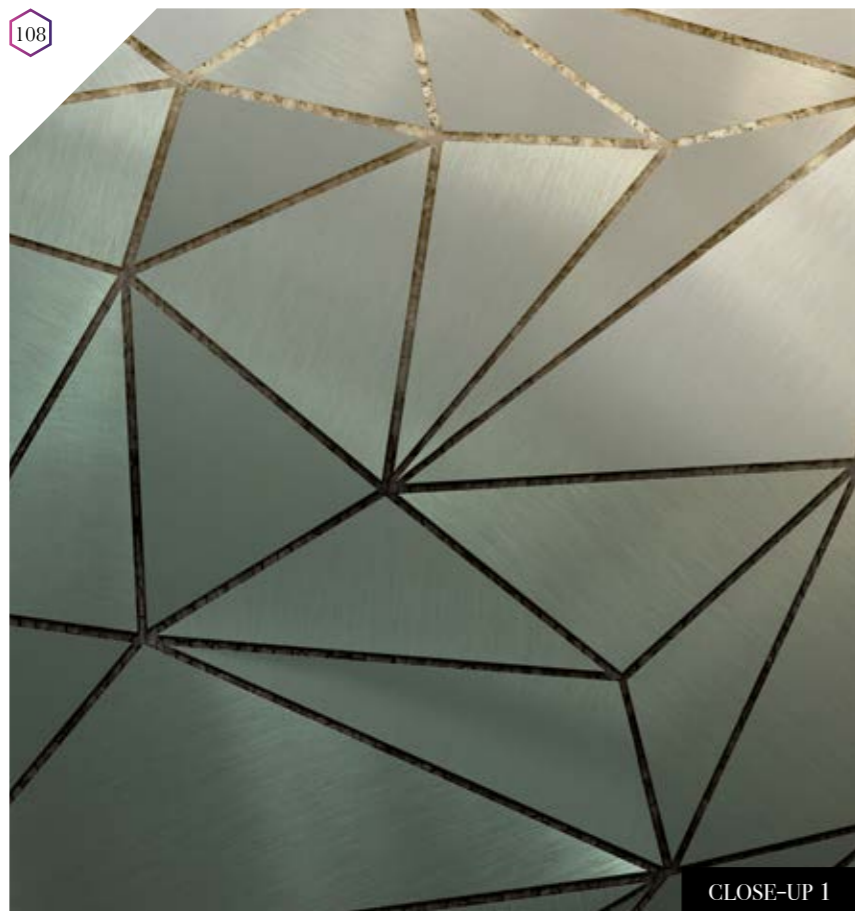

Also available in these versions:

Reference nr: MU11059

Reference nr: MU11060

MUANCE

CLOSE-UP 1

Standard specifications:

Size: 500 cm x 270 cm
 All murals are printed by default with 50 cm panel widths, but can also be ordered using 100 cm wide panels if desired.
 (depending on material chosen below)