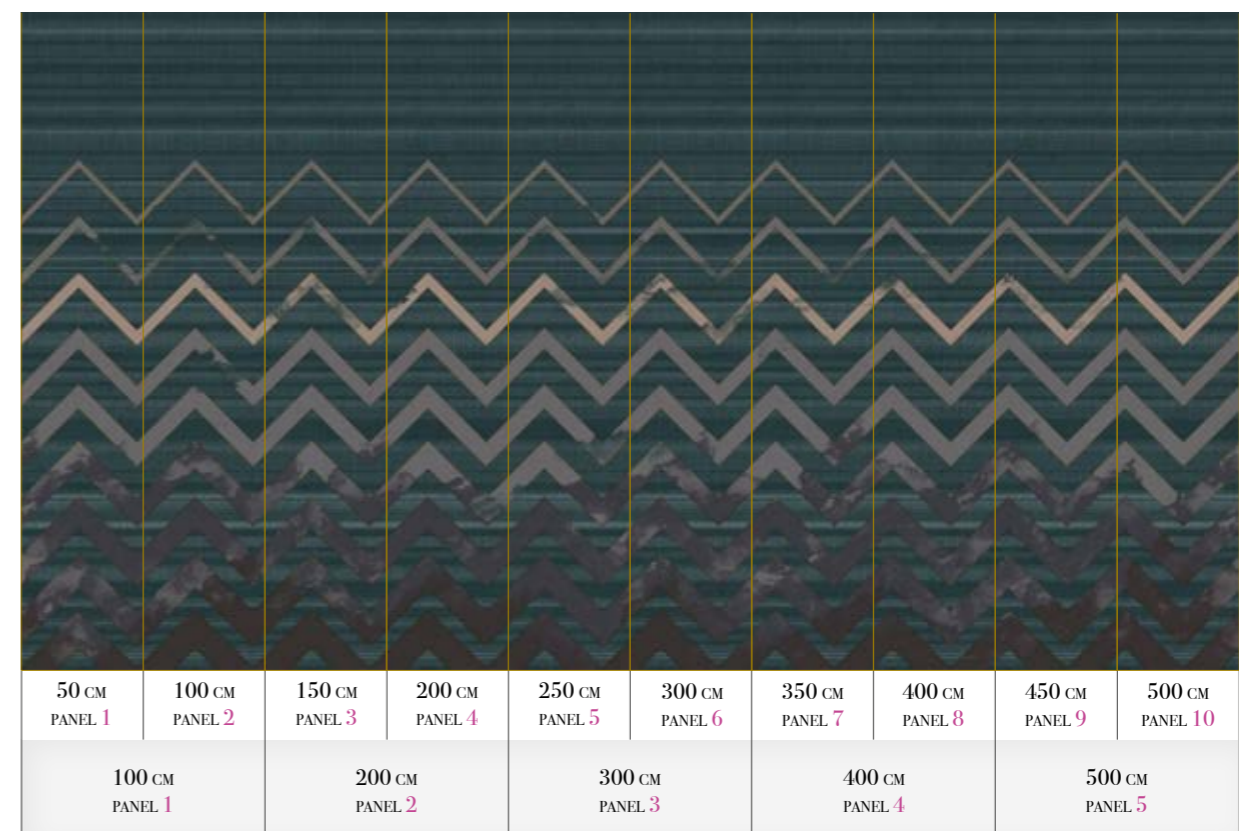

Chevyspring

Reference nr: MU11013

270 cm height

Request a sample

Request a wallpaper sample for a more accurate representation of colors, textures and image quality. It is also advisable if you want to see the wallpaper on a metallic material, as textures can seem different on these materials.