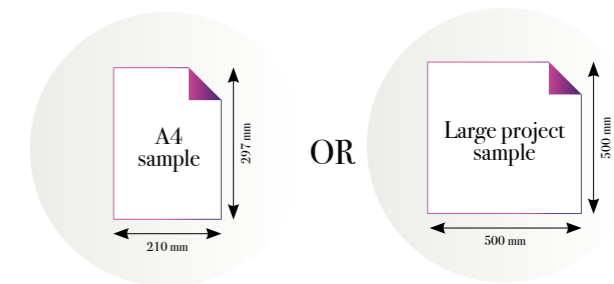

TROPICANA
Spheres

CLOSE-UP 1

Standard specifications:

Size: 500 cm x 270 cm
 All murals are printed by default with 50 cm panel widths, but can also be ordered using 100 cm wide panels if desired.
 (depending on material chosen below)

Size: 500 cm x 270 cm
 All murals are printed by default with 50 cm panel widths, but can also be ordered using 100 cm wide panels if desired.
 (depending on material chosen below)

Print with your own sizes

Ubuntu

Reference nr: MU11004

50 CM PANEL 1	100 CM PANEL 2	150 CM PANEL 3	200 CM PANEL 4	250 CM PANEL 5	300 CM PANEL 6	350 CM PANEL 7	400 CM PANEL 8	450 CM PANEL 9	500 CM PANEL 10
100 CM PANEL 1		200 CM PANEL 2		300 CM PANEL 3		400 CM PANEL 4		500 CM PANEL 5	

Also available in these versions:

Reference nr: MU11005

Reference nr: MU11006

Standard specifications:

Size: 500 cm x 270 cm
 All murals are printed by default with 50 cm panel widths, but can also be ordered using 100 cm wide panels if desired.
 (depending on material chosen below)