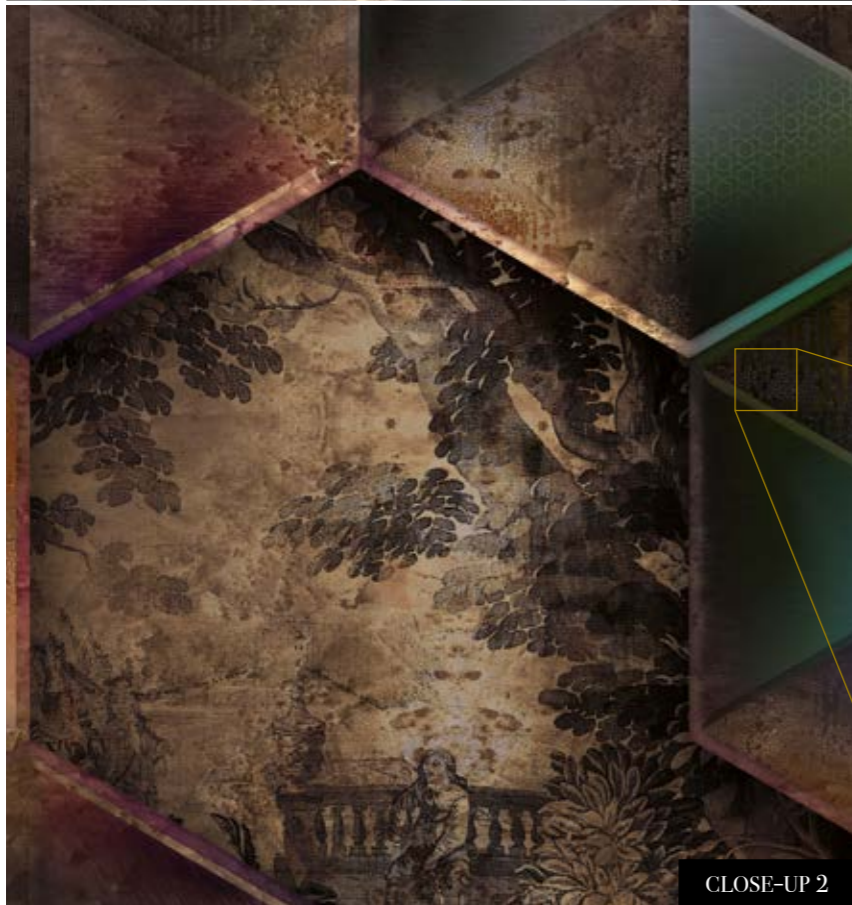

Standard specifications:

Size: 500 cm x 270 cm
All murals are printed by default with 50 cm panel widths, but can also be ordered using 100 cm wide panels if desired.
(depending on material chosen below)

Print with your own sizes

This mural can be custom made to fit the dimensions of your wall

Can be printed with these materials:

- Non-woven matt (50 cm panel) ☒
- Textured Vinyl (50 and 100 cm panels) ☒
- Textile fabric (50 and 100 cm panels) ☒
- Metallic Gold (50 cm panel) ☐
- Metallic Copper (50 cm panel) ☐
- Metallic Silver (50 cm panel) ☐

CLOSE-UP 2

Holographic Reflections

Reference nr: MU11091

50 CM PANEL 1	100 CM PANEL 2	150 CM PANEL 3	200 CM PANEL 4	250 CM PANEL 5	300 CM PANEL 6	350 CM PANEL 7	400 CM PANEL 8	450 CM PANEL 9	500 CM PANEL 10
100 CM PANEL 1		200 CM PANEL 2		300 CM PANEL 3		400 CM PANEL 4		500 CM PANEL 5	

Request a sample

Request a wallpaper sample for a more accurate representation of colors, textures and image quality. It is also advisable if you want to see the wallpaper on a metallic material, as textures can seem different on these materials.

Also available in these versions: