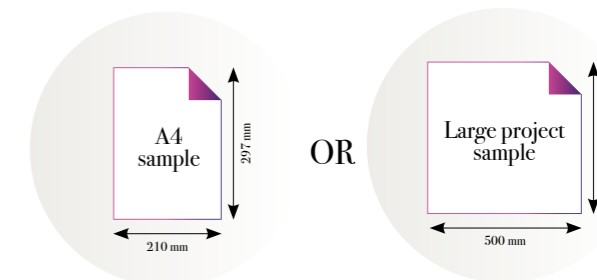

Also available in these versions:

Reference nr: MU11005

Reference nr: MU11006

Standard specifications:

Size: 500 cm x 270 cm
 All murals are printed by default with 50 cm panel widths, but can also be ordered using 100 cm wide panels if desired.
 (depending on material chosen below)

Also available in these versions:

Reference nr: MU11008

Reference nr: MU11009

“LOOK *deep* INTO NATURE AND THEN YOU
WILL UNDERSTAND EVERYTHING
BETTER.”

Standard specifications:

Size: 500 cm x 270 cm
 All murals are printed by default with 50 cm panel widths, but can also be ordered using 100 cm wide panels if desired.
 (depending on material chosen below)

Yanya

Reference nr: MU11010

50 CM PANEL 1	100 CM PANEL 2	150 CM PANEL 3	200 CM PANEL 4	250 CM PANEL 5	300 CM PANEL 6	350 CM PANEL 7	400 CM PANEL 8	450 CM PANEL 9	500 CM PANEL 10
100 CM PANEL 1		200 CM PANEL 2		300 CM PANEL 3		400 CM PANEL 4		500 CM PANEL 5	

Also available in these versions:

Reference nr: MU11011

Reference nr: MU11012

CLOSE-UP 1

Standard specifications:

Size: 500 cm x 270 cm
 All murals are printed by default with 50 cm panel widths, but can also be ordered using 100 cm wide panels if desired.
 (depending on material chosen below)