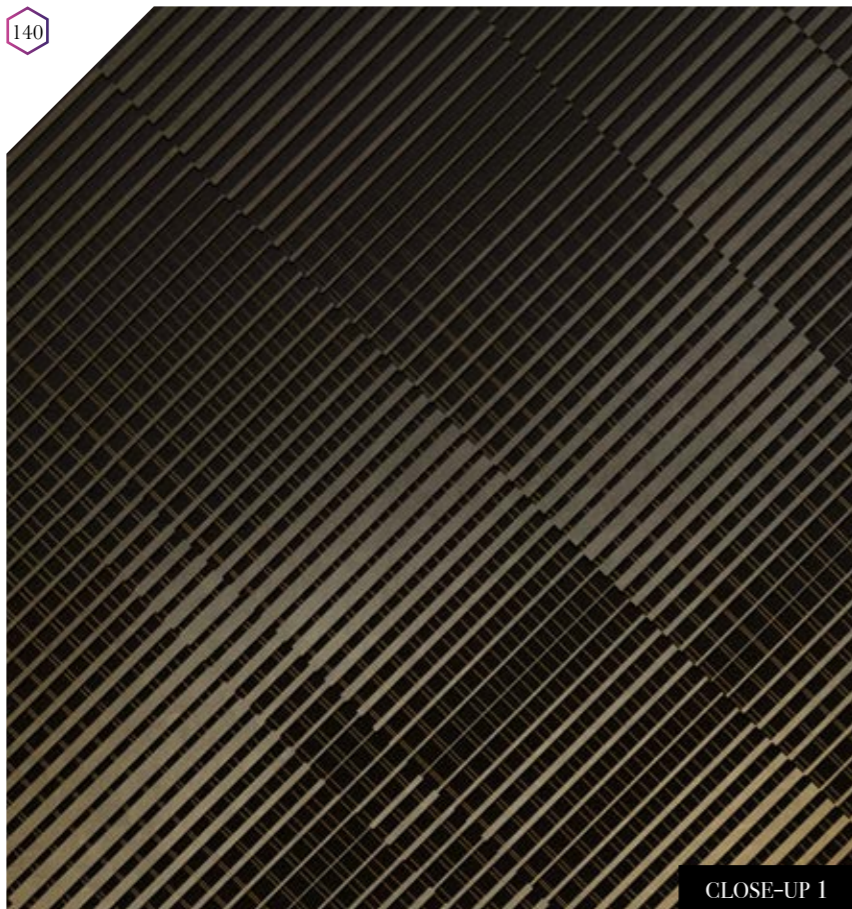

Also available in these versions:

Reference nr: MU11083

Reference nr: MU11084

CLOSE-UP 1

Standard specifications:

Size: 500 cm x 270 cm
 All murals are printed by default with 50 cm panel widths, but can also be ordered using 100 cm wide panels if desired.
 (depending on material chosen below)