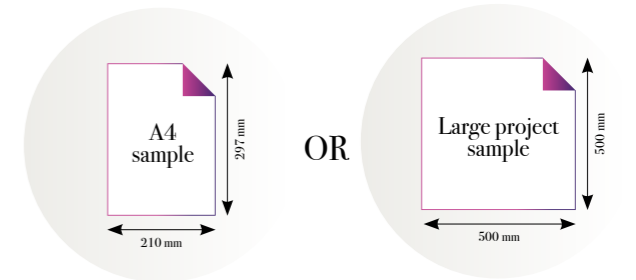

Also available in these versions:

Reference nr: MU11089

Reference nr: MU11090

CLOSE-UP 1

Standard specifications:

Size: 500 cm x 270 cm
 All murals are printed by default with 50 cm panel widths, but can also be ordered using 100 cm wide panels if desired.
 (depending on material chosen below)

Feng Shui

Reference nr: MU11094

270 cm height

50 CM PANEL 1	100 CM PANEL 2	150 CM PANEL 3	200 CM PANEL 4	250 CM PANEL 5	300 CM PANEL 6	350 CM PANEL 7	400 CM PANEL 8	450 CM PANEL 9	500 CM PANEL 10
100 CM PANEL 1		200 CM PANEL 2		300 CM PANEL 3		400 CM PANEL 4		500 CM PANEL 5	

Also available in these versions:

Reference nr: MU11095

Reference nr: MU11096

Standard specifications:

Size: 500 cm x 270 cm
 All murals are printed by default with 50 cm panel widths, but can also be ordered using 100 cm wide panels if desired.
 (depending on material chosen below)