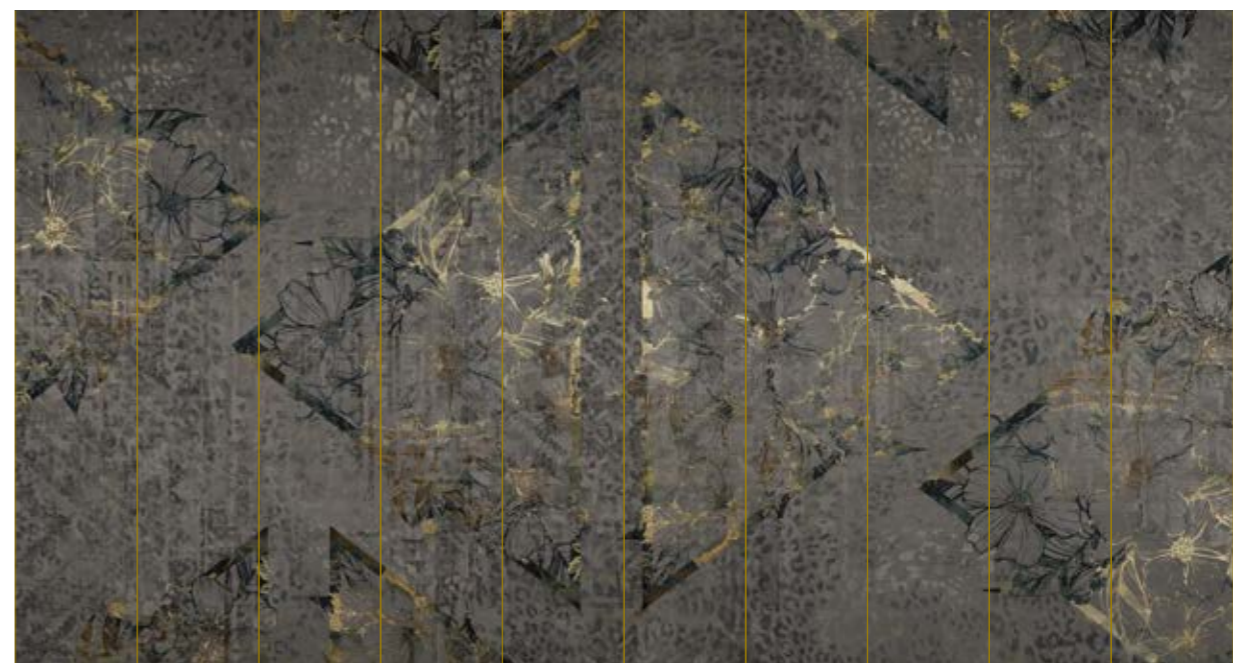

Clarity

Reference nr: MU11106

270 cm height

50 CM PANEL 1	100 CM PANEL 2	150 CM PANEL 3	200 CM PANEL 4	250 CM PANEL 5	300 CM PANEL 6	350 CM PANEL 7	400 CM PANEL 8	450 CM PANEL 9	500 CM PANEL 10
100 CM PANEL 1		200 CM PANEL 2		300 CM PANEL 3		400 CM PANEL 4		500 CM PANEL 5	

Request a sample

Request a wallpaper sample for a more accurate representation of colors, textures and image quality. It is also advisable if you want to see the wallpaper on a metallic material, as textures can seem different on these materials.