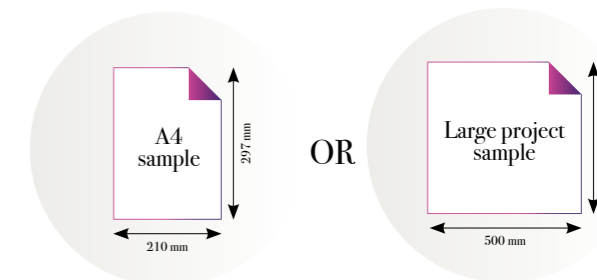

Request a sample

Request a wallpaper sample for a more accurate representation of colors, textures and image quality. It is also advisable if you want to see the wallpaper on a metallic material, as textures can seem different on these materials.