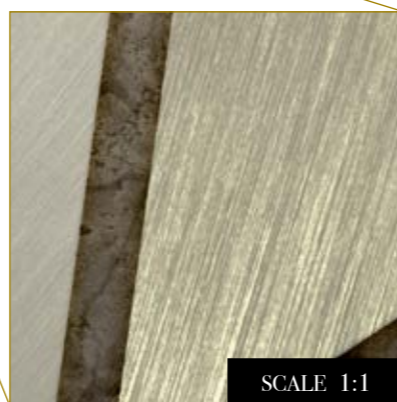

Standard specifications:

Size: 500 cm x 270 cm
All murals are printed by default with 50 cm panel widths, but can also be ordered using 100 cm wide panels if desired.
(depending on material chosen below)

Print with your own sizes

This mural can be custom made to fit the dimensions of your wall

Can be printed with these materials:

- Non-woven matt (50 cm panel) ☒
- Textured Vinyl (50 and 100 cm panels) ☒
- Textile fabric (50 and 100 cm panels) ☒
- Metallic Gold (50 cm panel) ☒
- Metallic Copper (50 cm panel) ☐
- Metallic Silver (50 cm panel) ☒

SCALE 1:1

Lost Exposure

Reference nr: MU11061

50 CM PANEL 1	100 CM PANEL 2	150 CM PANEL 3	200 CM PANEL 4	250 CM PANEL 5	300 CM PANEL 6	350 CM PANEL 7	400 CM PANEL 8	450 CM PANEL 9	500 CM PANEL 10
100 CM PANEL 1		200 CM PANEL 2		300 CM PANEL 3		400 CM PANEL 4		500 CM PANEL 5	

Request a sample

Request a wallpaper sample for a more accurate representation of colors, textures and image quality. It is also advisable if you want to see the wallpaper on a metallic material, as textures can seem different on these materials.

Also available in these versions: