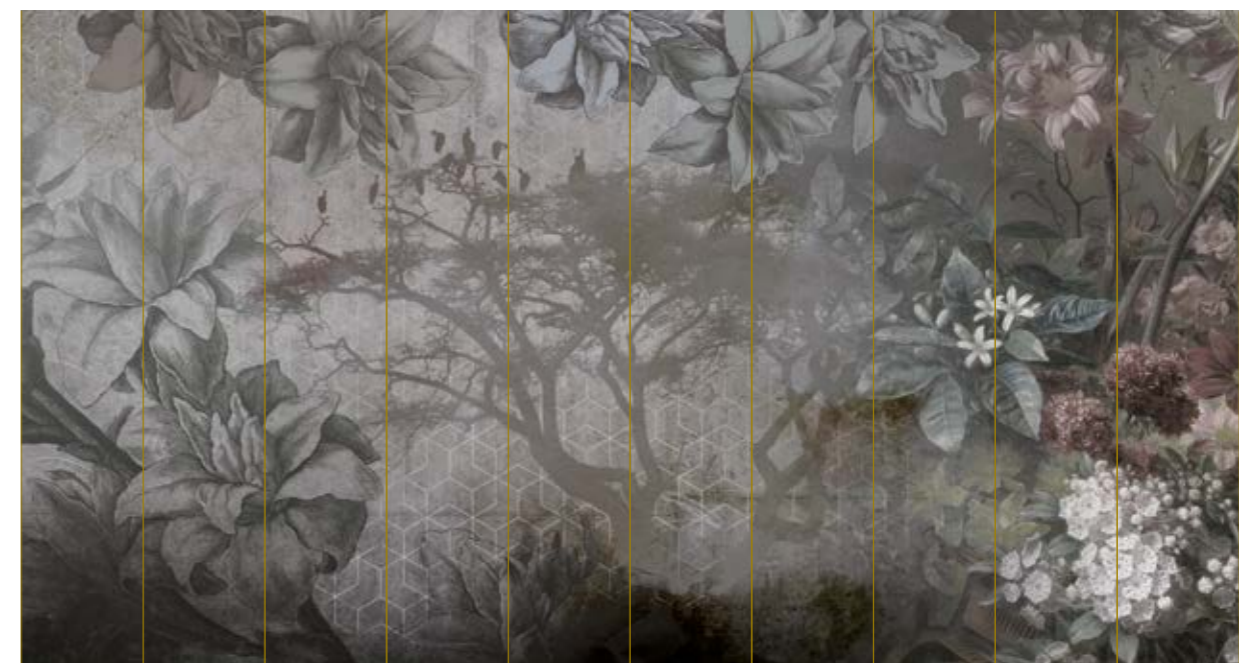

Spirits

Reference nr: MU11082

270 cm height

50 CM PANEL 1	100 CM PANEL 2	150 CM PANEL 3	200 CM PANEL 4	250 CM PANEL 5	300 CM PANEL 6	350 CM PANEL 7	400 CM PANEL 8	450 CM PANEL 9	500 CM PANEL 10
100 CM PANEL 1		200 CM PANEL 2		300 CM PANEL 3		400 CM PANEL 4		500 CM PANEL 5	

Request a sample

Request a wallpaper sample for a more accurate representation of colors, textures and image quality. It is also advisable if you want to see the wallpaper on a metallic material, as textures can seem different on these materials.