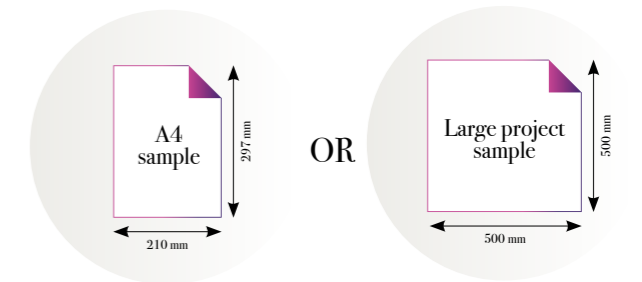

Request a sample

Request a wallpaper sample for a more accurate representation of colors, textures and image quality. It is also advisable if you want to see the wallpaper on a metallic material, as textures can seem different on these materials.