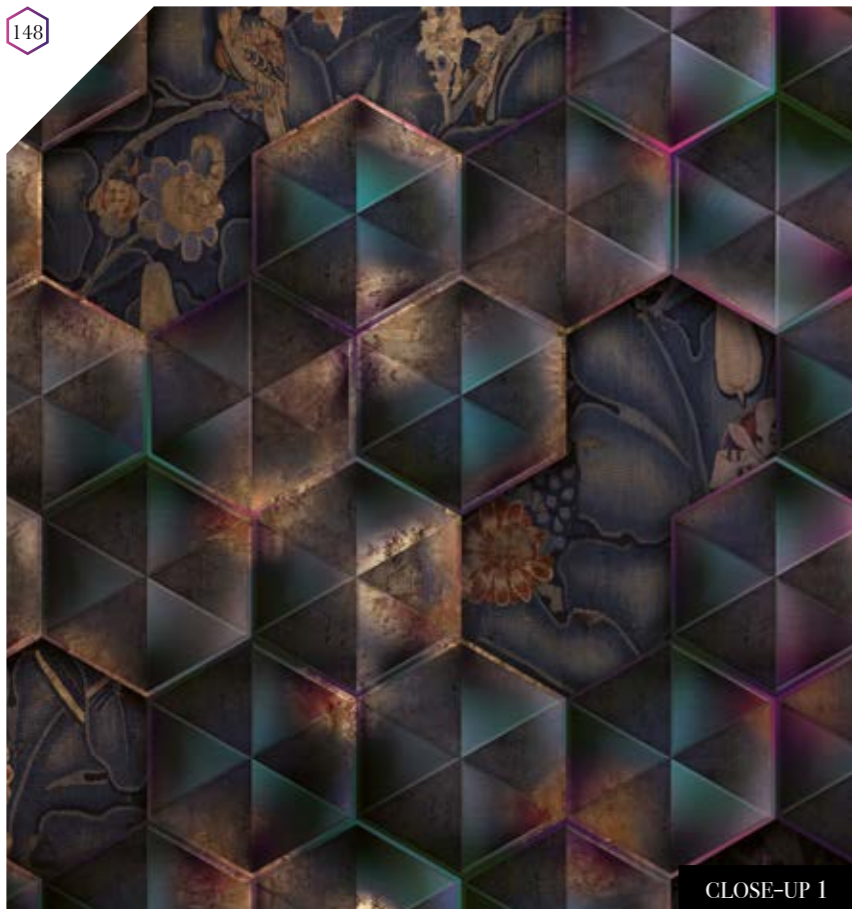

Also available in these versions:

Reference nr: MU11089

Reference nr: MU11090

CLOSE-UP 1

Standard specifications:

Size: 500 cm x 270 cm
 All murals are printed by default with 50 cm panel widths, but can also be ordered using 100 cm wide panels if desired.
 (depending on material chosen below)