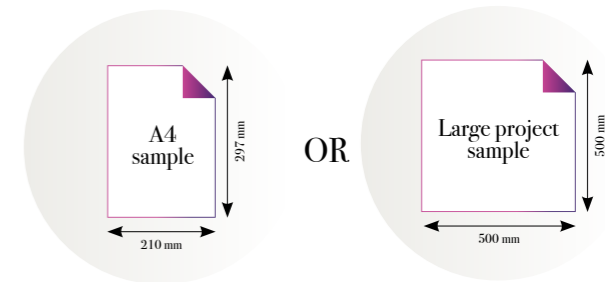

Standard specifications:

Size: 500 cm x 270 cm
All murals are printed by default with 50 cm panel widths, but can also be ordered using 100 cm wide panels if desired.
(depending on material chosen below)

Print with your own sizes

This mural can be custom made to fit the dimensions of your wall

Can be printed with these materials:

- Non-woven matt (50 cm panel) ☒
- Textured Vinyl (50 and 100 cm panels) ☒
- Textile fabric (50 and 100 cm panels) ☒
- Metallic Gold (50 cm panel) ☐
- Metallic Copper (50 cm panel) ☐
- Metallic Silver (50 cm panel) ☐

Galaxy nights

Reference nr: MU11058

50 CM PANEL 1	100 CM PANEL 2	150 CM PANEL 3	200 CM PANEL 4	250 CM PANEL 5	300 CM PANEL 6	350 CM PANEL 7	400 CM PANEL 8	450 CM PANEL 9	500 CM PANEL 10
100 CM PANEL 1		200 CM PANEL 2		300 CM PANEL 3		400 CM PANEL 4		500 CM PANEL 5	

Request a sample

Request a wallpaper sample for a more accurate representation of colors, textures and image quality. It is also advisable if you want to see the wallpaper on a metallic material, as textures can seem different on these materials.

Also available in these versions: