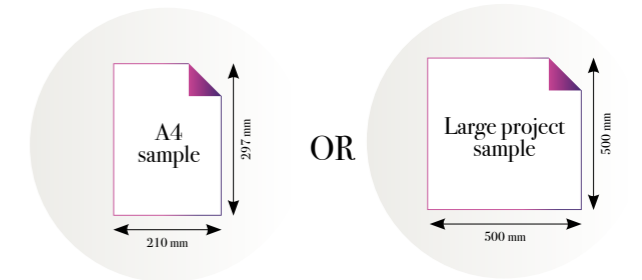

Reference nr: MU11050 (see page 89)

CLOSE-UP 1

Standard specifications:

Size: 500 cm x 270 cm
 All murals are printed by default with 50 cm panel widths, but can also be ordered using 100 cm wide panels if desired.
 (depending on material chosen below)

CLOSE-UP 2

SCALE 1:1

Horizons Echo

Reference nr: MU11031

270 cm height

50 CM PANEL 1	100 CM PANEL 2	150 CM PANEL 3	200 CM PANEL 4	250 CM PANEL 5	300 CM PANEL 6	350 CM PANEL 7	400 CM PANEL 8	450 CM PANEL 9	500 CM PANEL 10
100 CM PANEL 1		200 CM PANEL 2		300 CM PANEL 3		400 CM PANEL 4		500 CM PANEL 5	

Also available in these versions:

Reference nr: MU11032

Reference nr: MU11033

Standard specifications:

Size: 500 cm x 270 cm
 All murals are printed by default with 50 cm panel widths, but can also be ordered using 100 cm wide panels if desired.
 (depending on material chosen below)