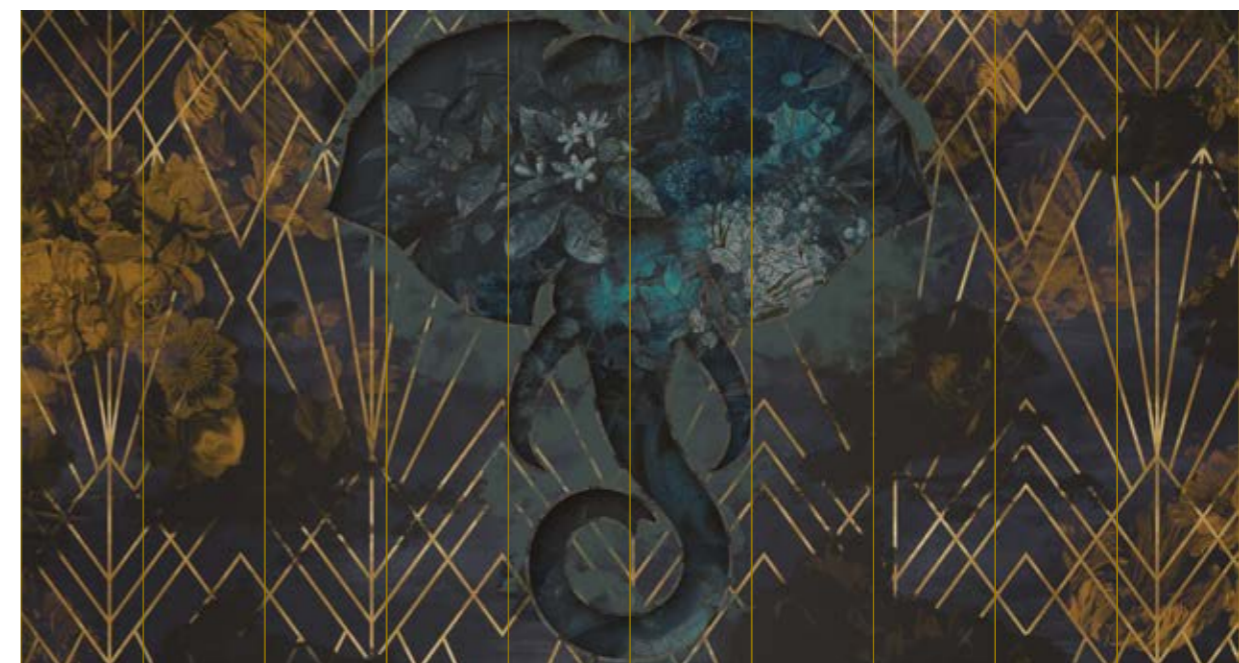

CLOSE-UP 2

SCALE 1:1

African Gold

Reference nr: MU11043

270 cm height

50 CM PANEL 1	100 CM PANEL 2	150 CM PANEL 3	200 CM PANEL 4	250 CM PANEL 5	300 CM PANEL 6	350 CM PANEL 7	400 CM PANEL 8	450 CM PANEL 9	500 CM PANEL 10
100 CM PANEL 1		200 CM PANEL 2		300 CM PANEL 3		400 CM PANEL 4		500 CM PANEL 5	