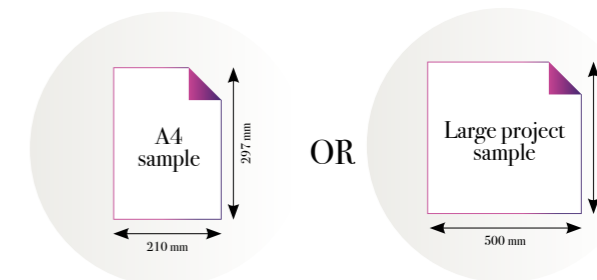

Standard specifications:

Size: 500 cm x 270 cm
All murals are printed by default with 50 cm panel widths, but can also be ordered using 100 cm wide panels if desired.
(depending on material chosen below)

Print with your own sizes

This mural can be custom made to fit the dimensions of your wall

Can be printed with these materials:

- Non-woven matt (50 cm panel) ☒
- Textured Vinyl (50 and 100 cm panels) ☒
- Textile fabric (50 and 100 cm panels) ☒
- Metallic Gold (50 cm panel) ☐
- Metallic Copper (50 cm panel) ☐
- Metallic Silver (50 cm panel) ☒

Living Things

Reference nr: MU11022

50 CM PANEL 1	100 CM PANEL 2	150 CM PANEL 3	200 CM PANEL 4	250 CM PANEL 5	300 CM PANEL 6	350 CM PANEL 7	400 CM PANEL 8	450 CM PANEL 9	500 CM PANEL 10
100 CM PANEL 1		200 CM PANEL 2		300 CM PANEL 3		400 CM PANEL 4		500 CM PANEL 5	

Request a sample

Request a wallpaper sample for a more accurate representation of colors, textures and image quality. It is also advisable if you want to see the wallpaper on a metallic material, as textures can seem different on these materials.

Also available in these versions: