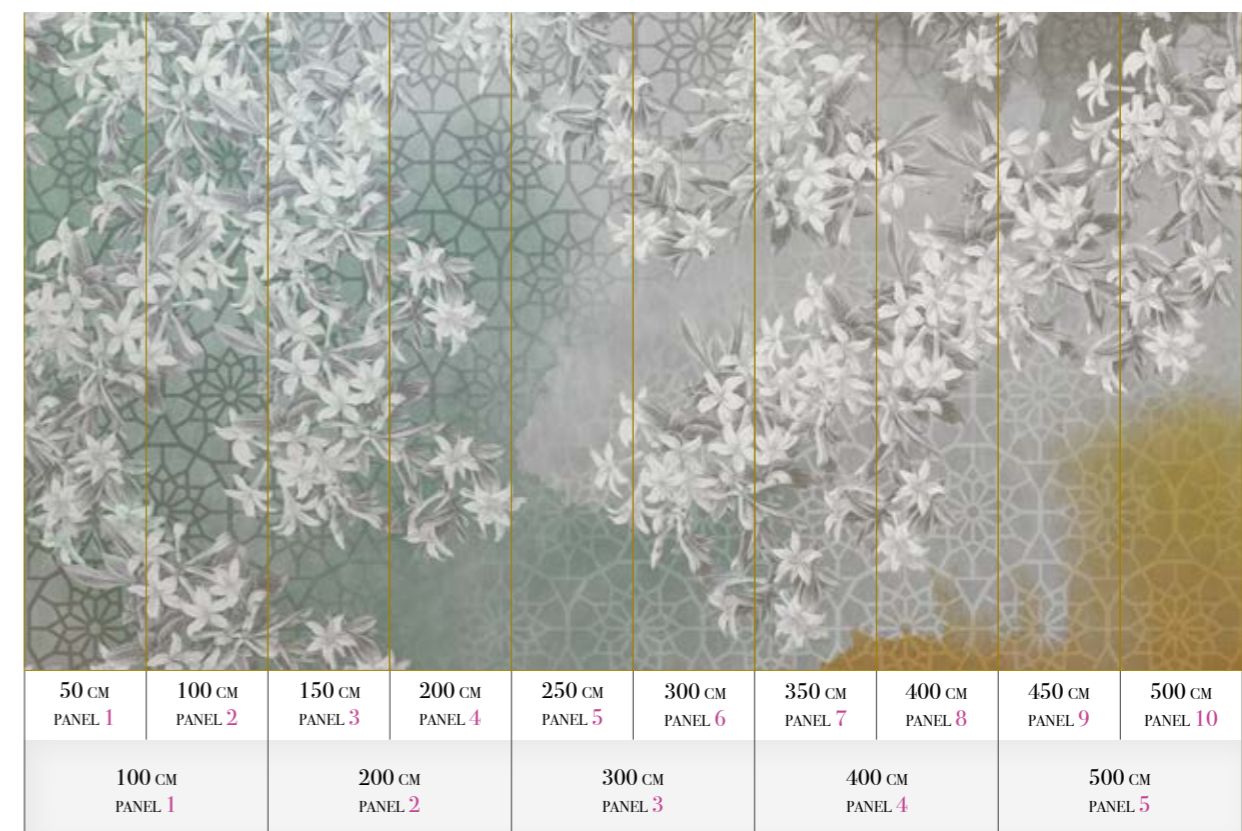

Happy Daze

Reference nr: MU11037

270 cm height

Request a sample

Request a wallpaper sample for a more accurate representation of colors, textures and image quality. It is also advisable if you want to see the wallpaper on a metallic material, as textures can seem different on these materials.