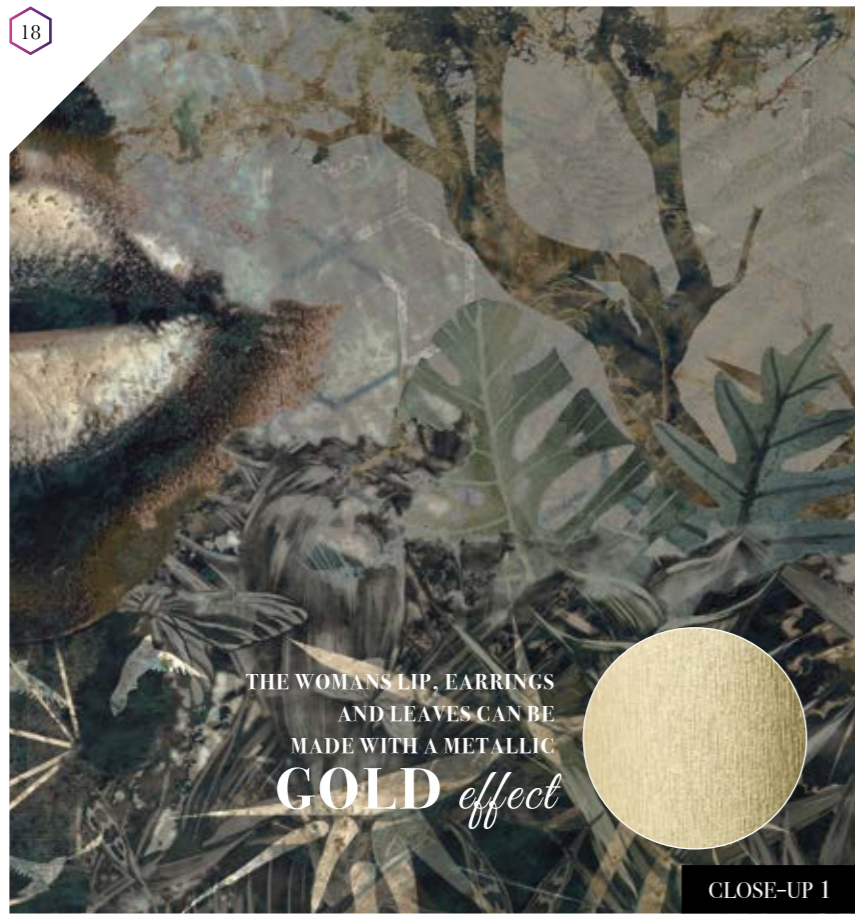

Request a sample

Request a wallpaper sample for a more accurate representation of colors, textures and image quality. It is also advisable if you want to see the wallpaper on a metallic material, as textures can seem different on these materials.

– Archbishop Desmond Tutu

Looking for a wallpaper that complements this feature wall?
Here are our studio choices:

Reference nr: MU11007 (see page 23)

Reference nr: MU11040 (see page 73)

Standard specifications:

This mural can be custom made to fit the dimensions of your wall

Can be printed with these materials:

- Non-woven matt (50 cm panel)
- Textured Vinyl (50 and 100 cm panels)
- Textile fabric (50 and 100 cm panels)
- Metallic Gold (50 cm panel)
- Metallic Copper (50 cm panel)
- Metallic Silver (50 cm panel)