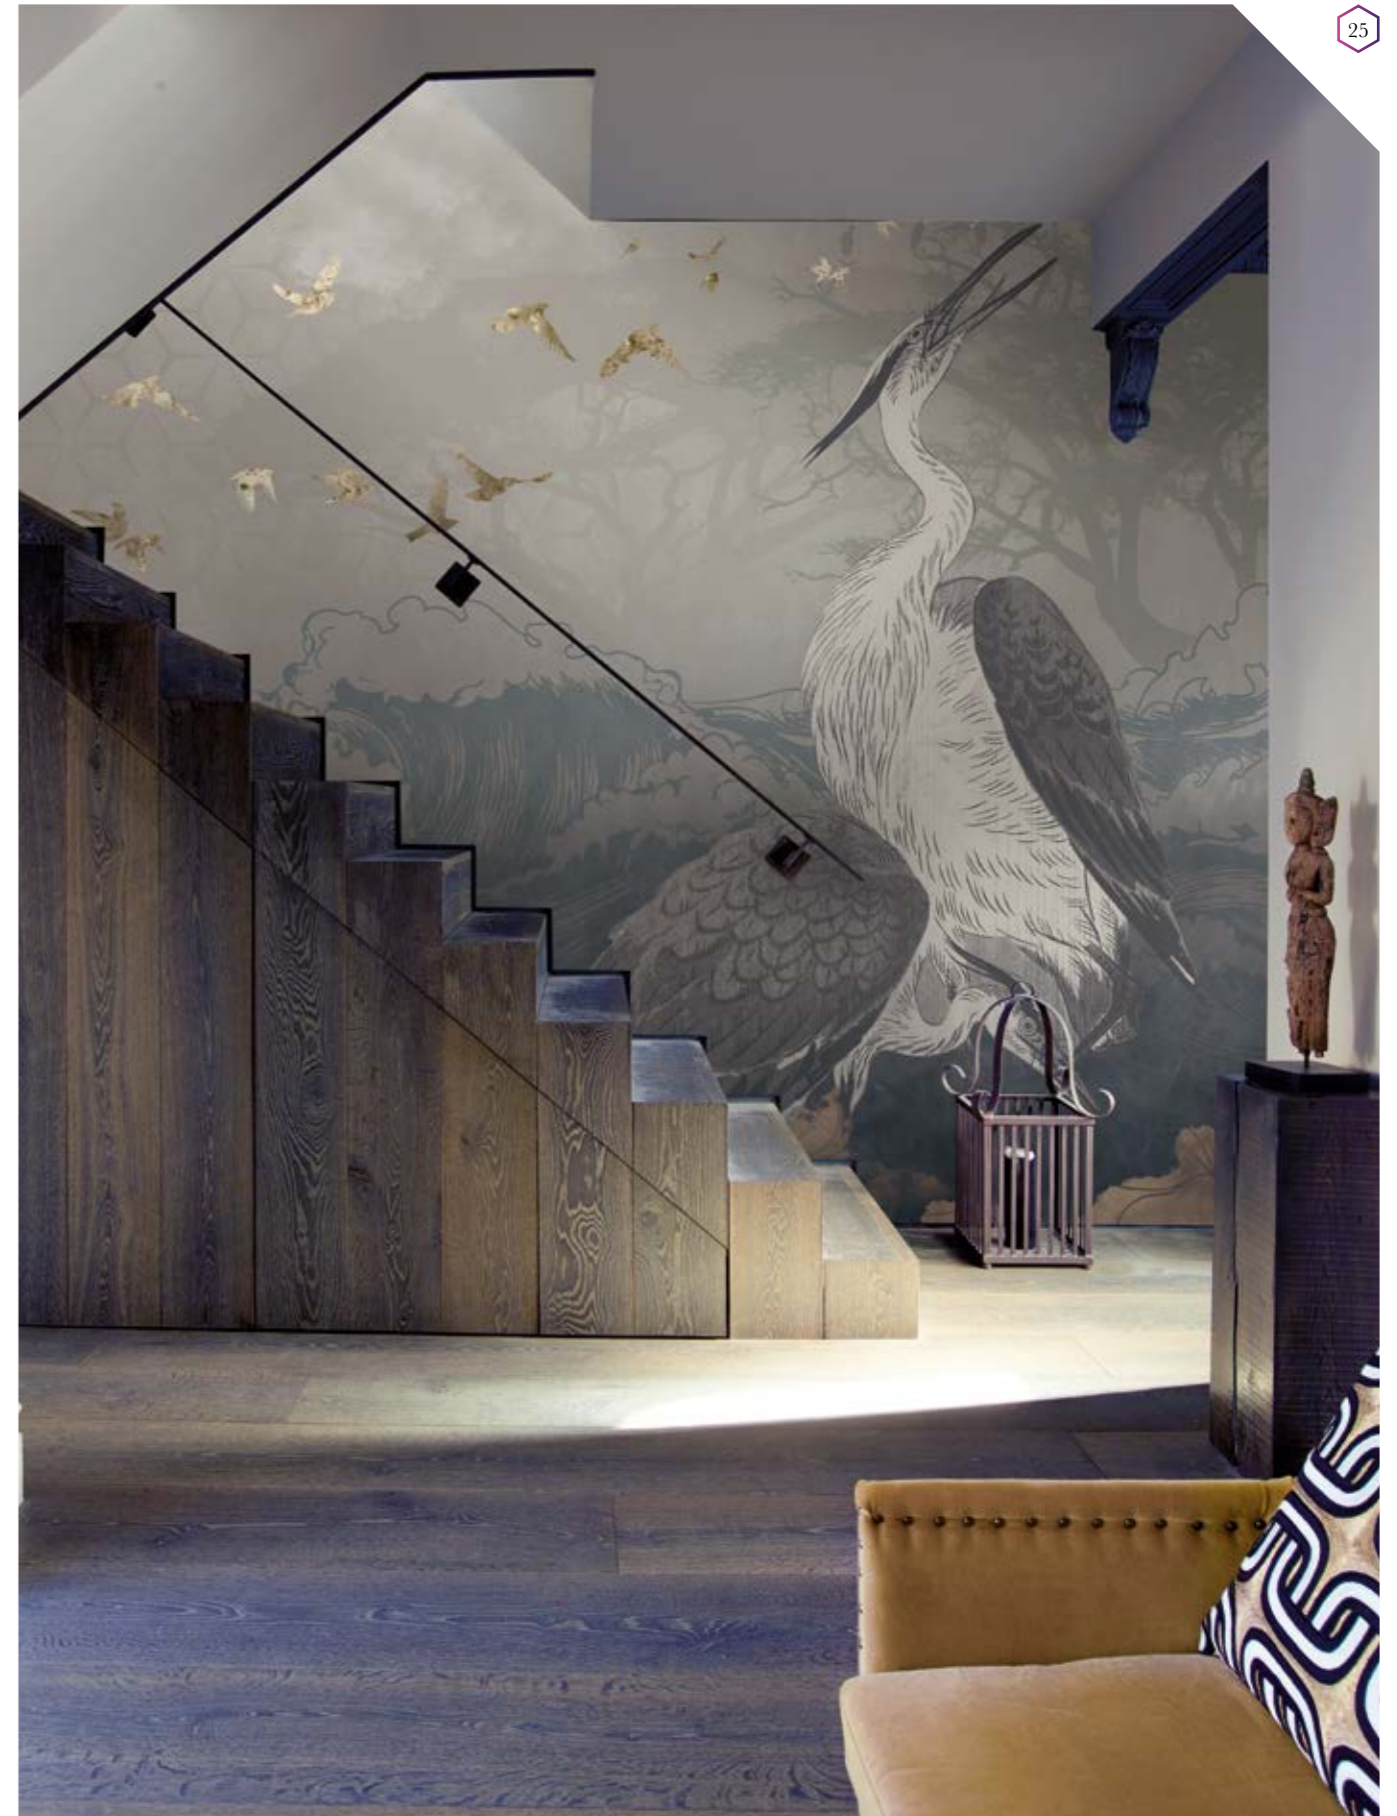

Also available in these versions:

Reference nr: MU11008

Reference nr: MU11009

“LOOK *deep* INTO NATURE AND THEN YOU
WILL UNDERSTAND EVERYTHING
BETTER.”

Standard specifications:

Size: 500 cm x 270 cm
 All murals are printed by default with 50 cm panel widths, but can also be ordered using 100 cm wide panels if desired.
 (depending on material chosen below)