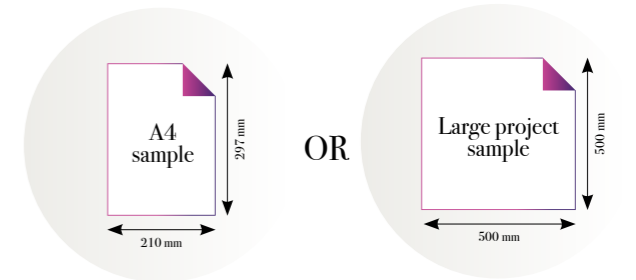

Standard specifications:

Size: 500 cm x 270 cm
All murals are printed by default with 50 cm panel widths, but can also be ordered using 100 cm wide panels if desired.
(depending on material chosen below)

Print with your own sizes

This mural can be custom made to fit the dimensions of your wall

Can be printed with these materials:

- Non-woven matt (50 cm panel) ☒
- Textured Vinyl (50 and 100 cm panels) ☒
- Textile fabric (50 and 100 cm panels) ☒
- Metallic Gold (50 cm panel) ☐
- Metallic Copper (50 cm panel) ☐
- Metallic Silver (50 cm panel) ☐

Botanical

Reference nr: MU11046

50 CM PANEL 1	100 CM PANEL 2	150 CM PANEL 3	200 CM PANEL 4	250 CM PANEL 5	300 CM PANEL 6	350 CM PANEL 7	400 CM PANEL 8	450 CM PANEL 9	500 CM PANEL 10
100 CM PANEL 1		200 CM PANEL 2		300 CM PANEL 3		400 CM PANEL 4		500 CM PANEL 5	

Request a sample

Request a wallpaper sample for a more accurate representation of colors, textures and image quality. It is also advisable if you want to see the wallpaper on a metallic material, as textures can seem different on these materials.

Also available in these versions: