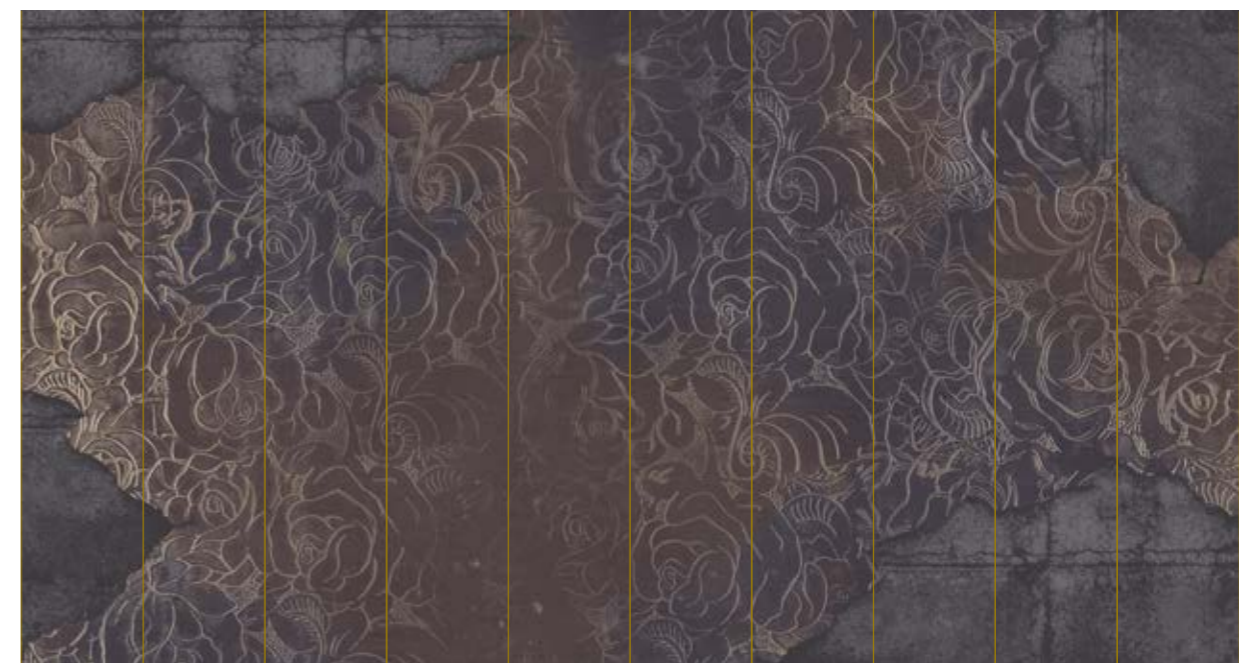

Broken elegance:

Reference nr: MU11100

270 cm height

50 CM PANEL 1	100 CM PANEL 2	150 CM PANEL 3	200 CM PANEL 4	250 CM PANEL 5	300 CM PANEL 6	350 CM PANEL 7	400 CM PANEL 8	450 CM PANEL 9	500 CM PANEL 10
100 CM PANEL 1		200 CM PANEL 2		300 CM PANEL 3		400 CM PANEL 4		500 CM PANEL 5	

Request a sample

Request a wallpaper sample for a more accurate representation of colors, textures and image quality. It is also advisable if you want to see the wallpaper on a metallic material, as textures can seem different on these materials.