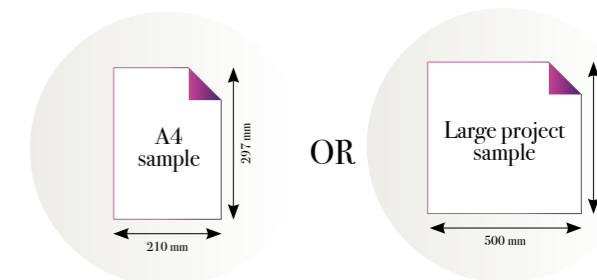

- HELEN KELLER

Standard specifications:

Size: 500 cm x 270 cm
 All murals are printed by default with 50 cm panel widths, but can also be ordered using 100 cm wide panels if desired.
 (depending on material chosen below)

Happy Daze

Reference nr: MU11037

270 cm height

Request a sample

Request a wallpaper sample for a more accurate representation of colors, textures and image quality. It is also advisable if you want to see the wallpaper on a metallic material, as textures can seem different on these materials.

Also available in these versions:

Reference nr: MU11038

Reference nr: MU11039

CLOSE-UP 1

Standard specifications:

Size: 500 cm x 270 cm
All murals are printed by default with 50 cm panel widths, but can also be ordered using 100 cm wide panels if desired.
(depending on material chosen below)