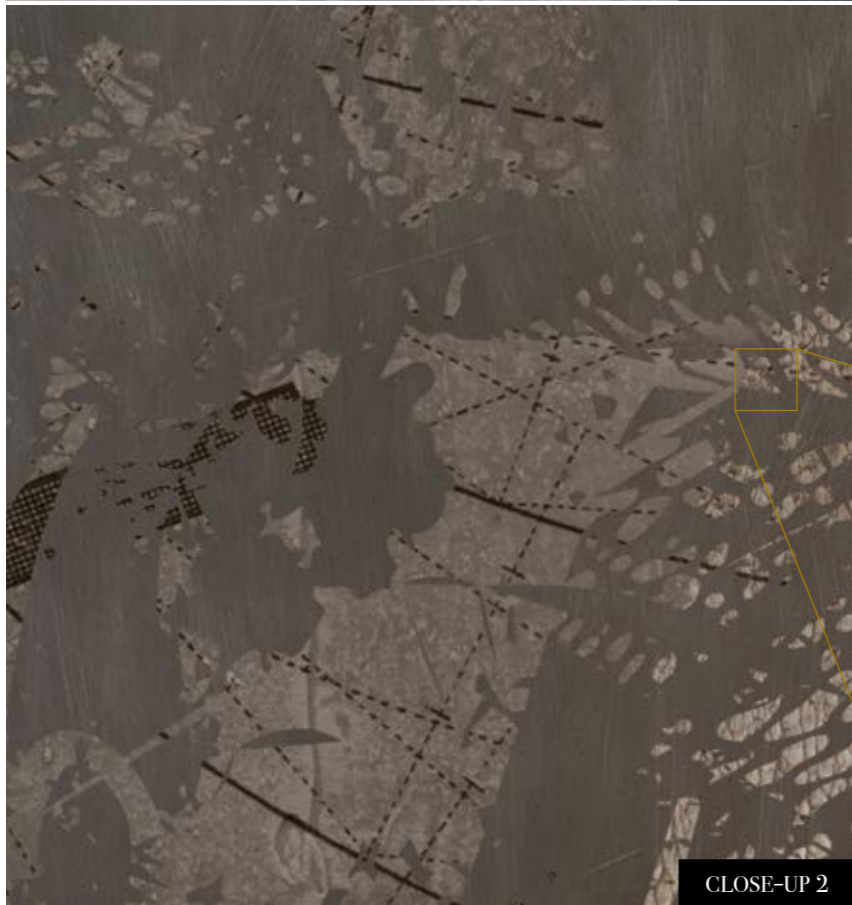

Standard specifications:

Size: 500 cm x 270 cm
All murals are printed by default with 50 cm panel widths, but can also be ordered using 100 cm wide panels if desired.
(depending on material chosen below)

Print with your own sizes

This mural can be custom made to fit the dimensions of your wall

Can be printed with these materials:

- Non-woven matt (50 cm panel) ☒
- Textured Vinyl (50 and 100 cm panels) ☒
- Textile fabric (50 and 100 cm panels) ☒
- Metallic Gold (50 cm panel) ☐
- Metallic Copper (50 cm panel) ☐
- Metallic Silver (50 cm panel) ☒

CLOSE-UP 2

Woodstock

Reference nr: MU11079

50 CM PANEL 1	100 CM PANEL 2	150 CM PANEL 3	200 CM PANEL 4	250 CM PANEL 5	300 CM PANEL 6	350 CM PANEL 7	400 CM PANEL 8	450 CM PANEL 9	500 CM PANEL 10
100 CM PANEL 1		200 CM PANEL 2		300 CM PANEL 3		400 CM PANEL 4		500 CM PANEL 5	

Request a sample

Request a wallpaper sample for a more accurate representation of colors, textures and image quality. It is also advisable if you want to see the wallpaper on a metallic material, as textures can seem different on these materials.

Also available in these versions: