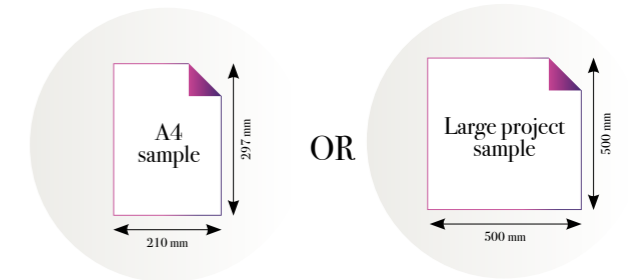

Standard specifications:

Size: 500 cm x 270 cm
All murals are printed by default with 50 cm panel widths, but can also be ordered using 100 cm wide panels if desired.
(depending on material chosen below)

Print with your own sizes

This mural can be custom made to fit the dimensions of your wall

Can be printed with these materials:

- Non-woven matt (50 cm panel) ☒
- Textured Vinyl (50 and 100 cm panels) ☒
- Textile fabric (50 and 100 cm panels) ☒
- Metallic Gold (50 cm panel) ☐
- Metallic Copper (50 cm panel) ☐
- Metallic Silver (50 cm panel) ☒

Unspoken

Reference nr: MU11097

50 CM PANEL 1	100 CM PANEL 2	150 CM PANEL 3	200 CM PANEL 4	250 CM PANEL 5	300 CM PANEL 6	350 CM PANEL 7	400 CM PANEL 8	450 CM PANEL 9	500 CM PANEL 10
100 CM PANEL 1		200 CM PANEL 2		300 CM PANEL 3		400 CM PANEL 4		500 CM PANEL 5	

Request a sample

Request a wallpaper sample for a more accurate representation of colors, textures and image quality. It is also advisable if you want to see the wallpaper on a metallic material, as textures can seem different on these materials.

Also available in these versions: