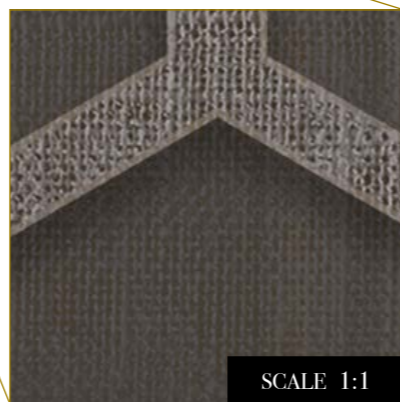

Standard specifications:

Size: 500 cm x 270 cm
All murals are printed by default with 50 cm panel widths, but can also be ordered using 100 cm wide panels if desired.
(depending on material chosen below)

Print with your own sizes

This mural can be custom made to fit the dimensions of your wall

Can be printed with these materials:

- Non-woven matt (50 cm panel) ☒
- Textured Vinyl (50 and 100 cm panels) ☒
- Textile fabric (50 and 100 cm panels) ☒
- Metallic Gold (50 cm panel) ☐
- Metallic Copper (50 cm panel) ☐
- Metallic Silver (50 cm panel) ☒

SCALE 1:1

Milton dew

Reference nr: MU11076

50 CM PANEL 1	100 CM PANEL 2	150 CM PANEL 3	200 CM PANEL 4	250 CM PANEL 5	300 CM PANEL 6	350 CM PANEL 7	400 CM PANEL 8	450 CM PANEL 9	500 CM PANEL 10
100 CM PANEL 1		200 CM PANEL 2		300 CM PANEL 3		400 CM PANEL 4		500 CM PANEL 5	

Request a sample

Request a wallpaper sample for a more accurate representation of colors, textures and image quality. It is also advisable if you want to see the wallpaper on a metallic material, as textures can seem different on these materials.

Also available in these versions: