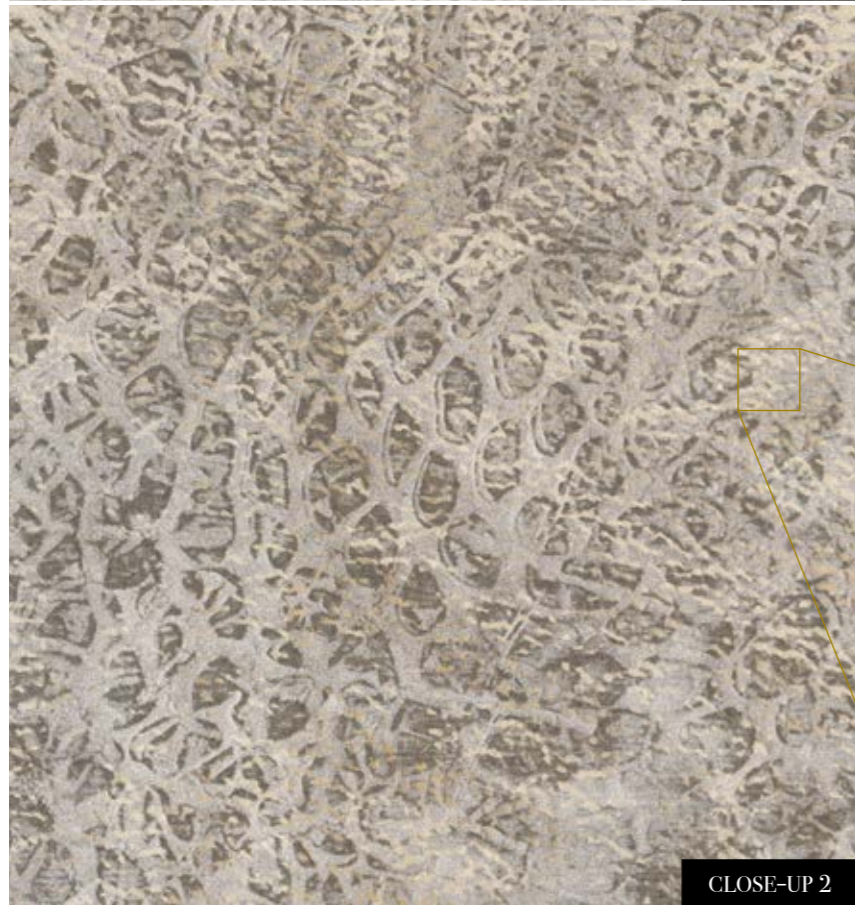

CLOSE-UP 1

CLOSE-UP 2