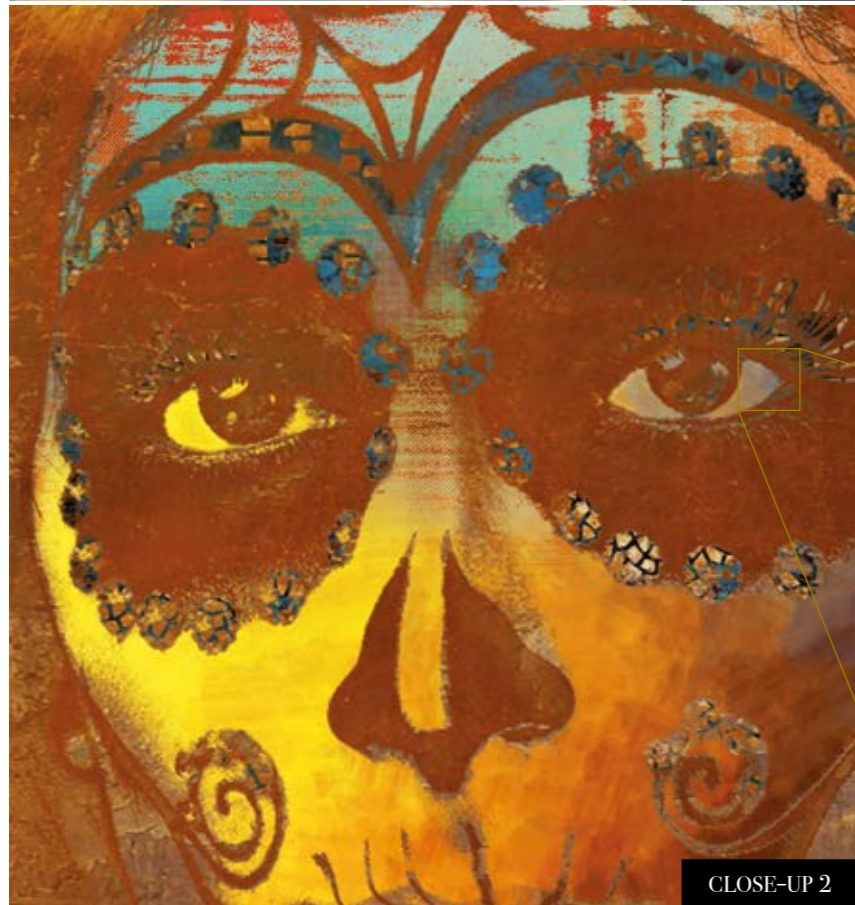

CLOSE-UP 1

CLOSE-UP 2