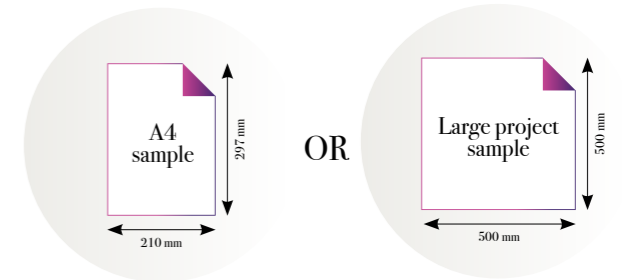

CLOSE-UP 1

Standard specifications:

Size: 500 cm x 270 cm
 All murals are printed by default with 50 cm panel widths, but can also be ordered using 100 cm wide panels if desired.
 (depending on material chosen below)

CLOSE-UP 2

SCALE 1:1

Milton dew

Reference nr: MU11076

270 cm height

50 CM PANEL 1	100 CM PANEL 2	150 CM PANEL 3	200 CM PANEL 4	250 CM PANEL 5	300 CM PANEL 6	350 CM PANEL 7	400 CM PANEL 8	450 CM PANEL 9	500 CM PANEL 10
100 CM PANEL 1		200 CM PANEL 2		300 CM PANEL 3		400 CM PANEL 4		500 CM PANEL 5	

Also available in these versions:

Reference nr: MU11077

Reference nr: MU11078

CLOSE-UP 1

Standard specifications:

Size: 500 cm x 270 cm
 All murals are printed by default with 50 cm panel widths, but can also be ordered using 100 cm wide panels if desired.
 (depending on material chosen below)