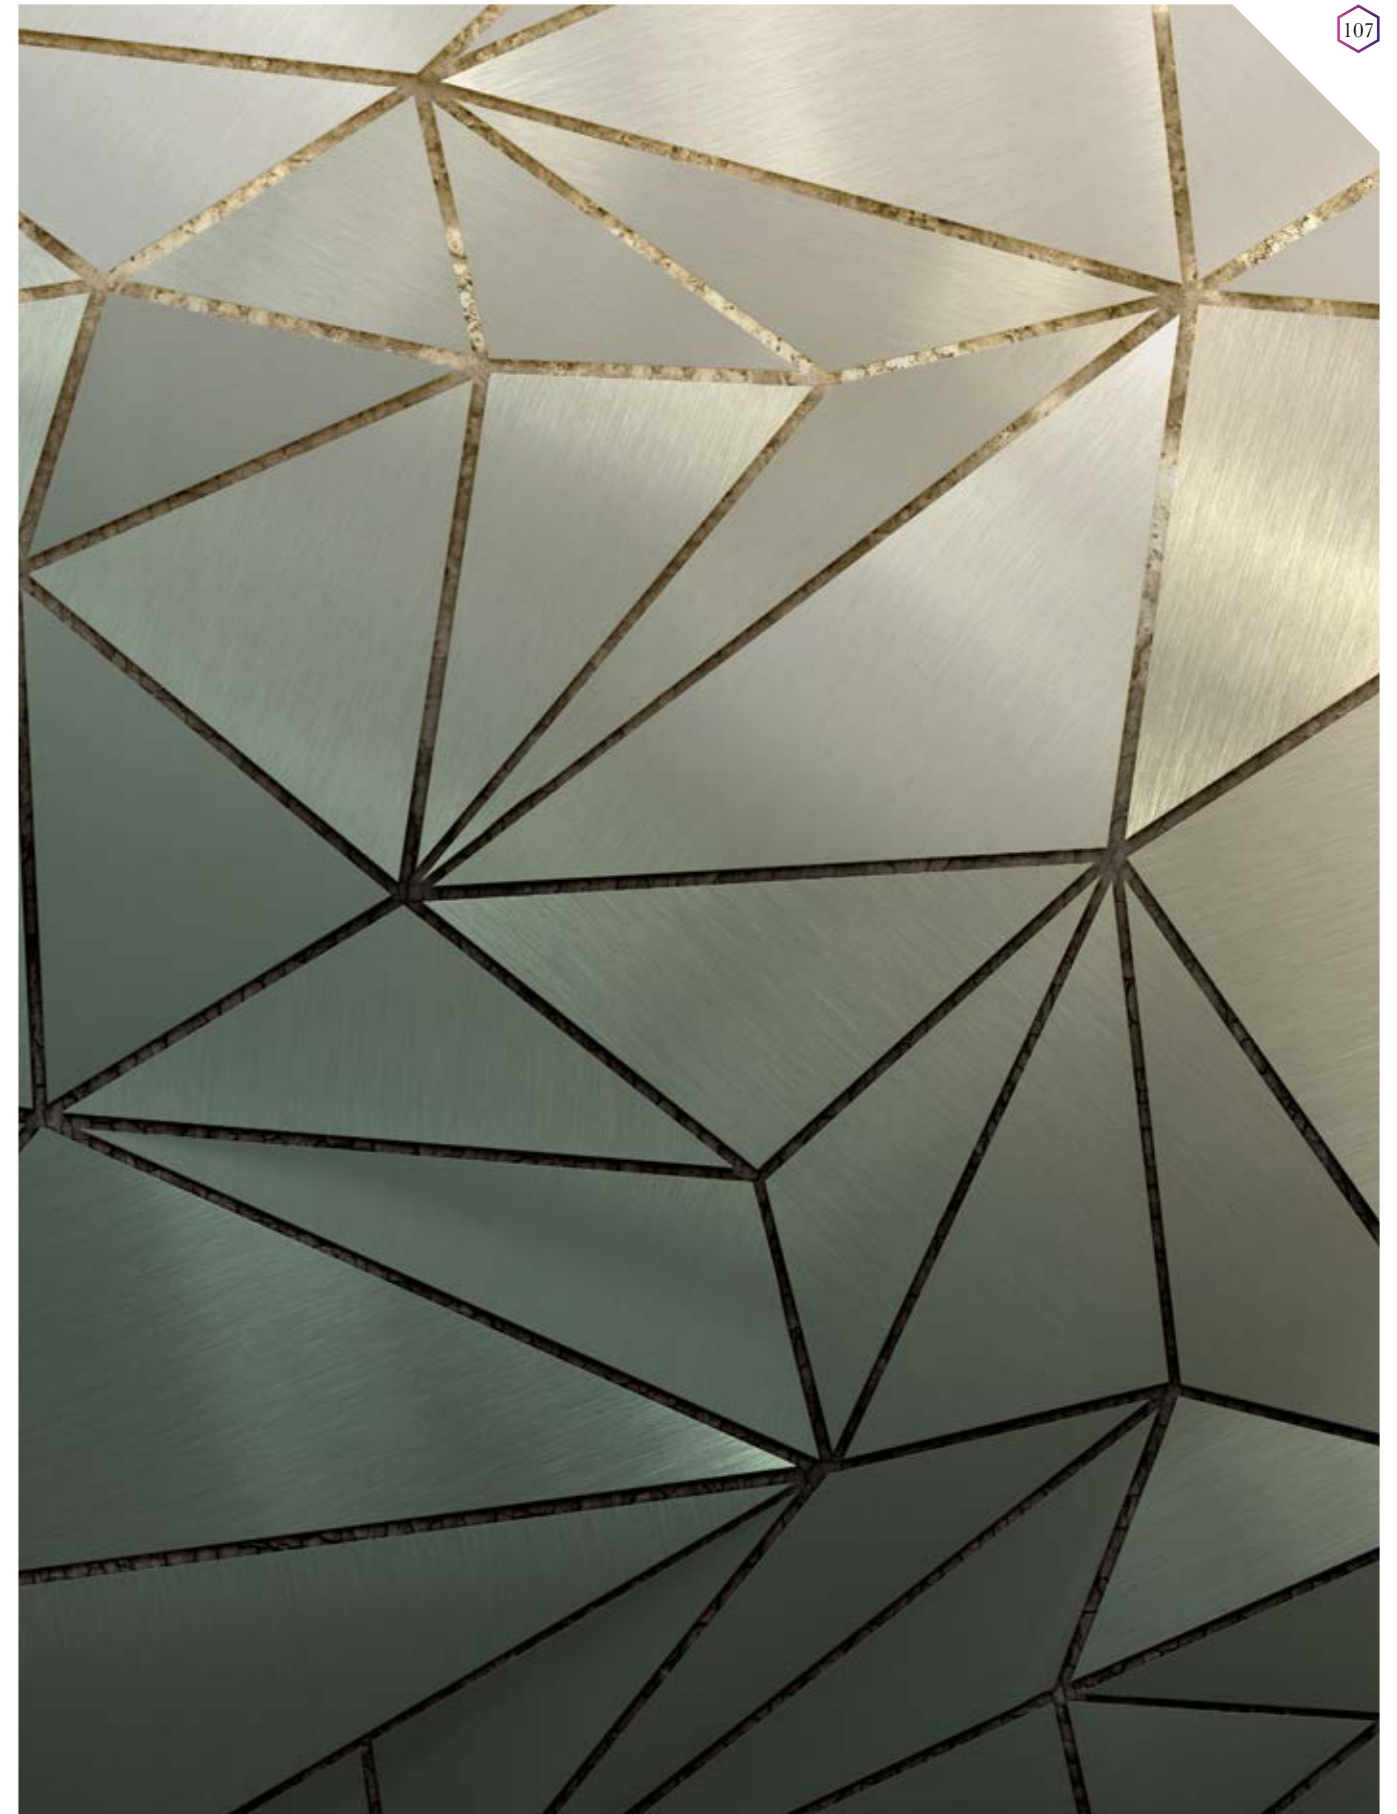

Also available in these versions:

Reference nr: MU11059

Reference nr: MU11060

MUANCE

CLOSE-UP 1

Standard specifications:

Size: 500 cm x 270 cm
 All murals are printed by default with 50 cm panel widths, but can also be ordered using 100 cm wide panels if desired.
 (depending on material chosen below)