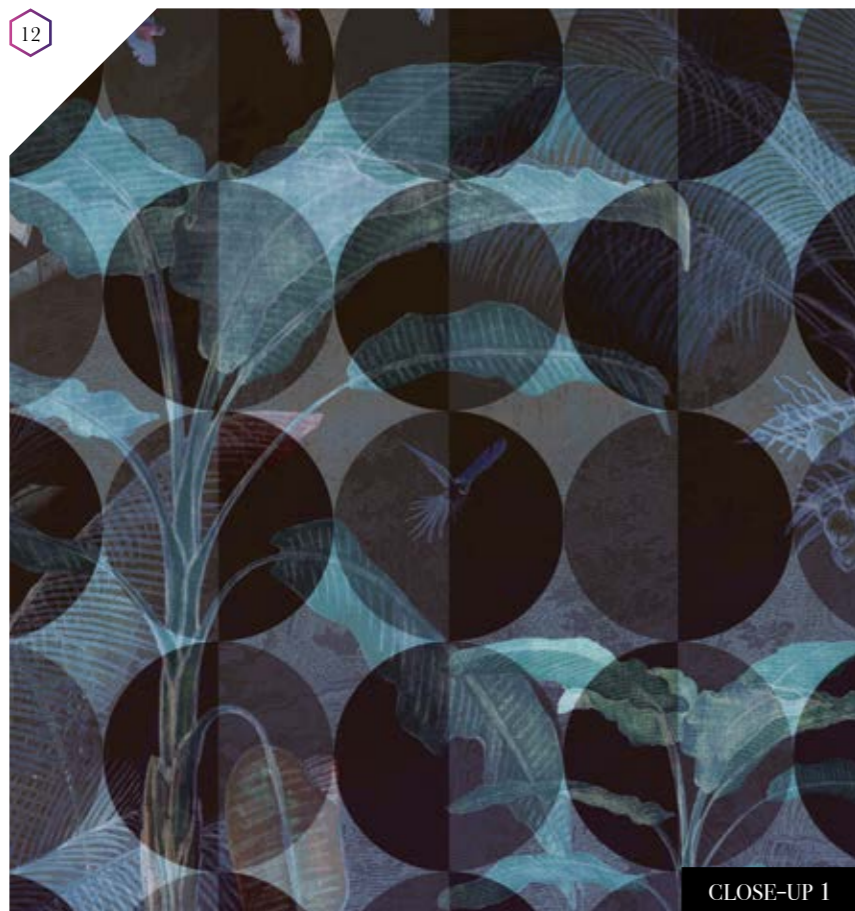

TROPICANA
Spheres

CLOSE-UP 1

Standard specifications:

Size: 500 cm x 270 cm
 All murals are printed by default with 50 cm panel widths, but can also be ordered using 100 cm wide panels if desired.
 (depending on material chosen below)