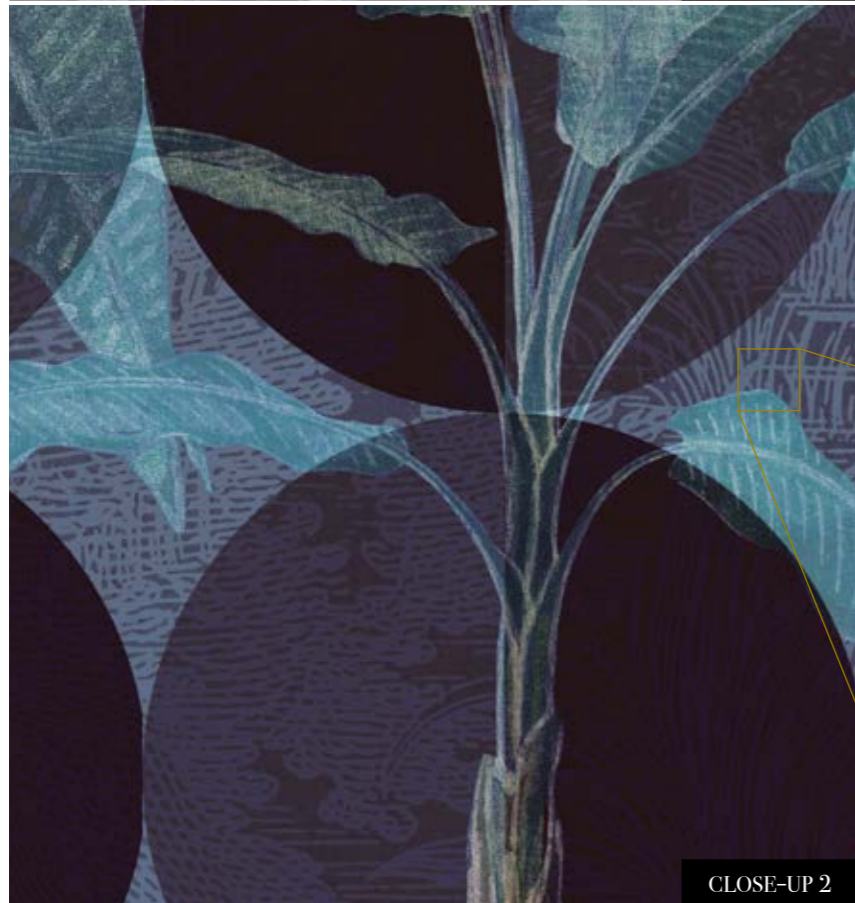

CLOSE-UP 1

CLOSE-UP 2