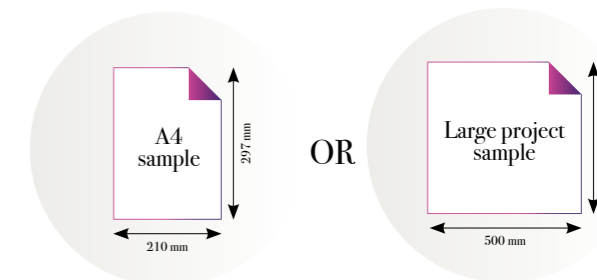

Standard specifications:

Size: 500 cm x 270 cm
All murals are printed by default with 50 cm panel widths, but can also be ordered using 100 cm wide panels if desired.
(depending on material chosen below)

Print with your own sizes

This mural can be custom made to fit the dimensions of your wall

Can be printed with these materials:

- Non-woven matt (50 cm panel) ☒
- Textured Vinyl (50 and 100 cm panels) ☒
- Textile fabric (50 and 100 cm panels) ☒
- Metallic Gold (50 cm panel) ☒
- Metallic Copper (50 cm panel) ☐
- Metallic Silver (50 cm panel) ☒

Lost Exposure

Reference nr: MU11061

50 CM PANEL 1	100 CM PANEL 2	150 CM PANEL 3	200 CM PANEL 4	250 CM PANEL 5	300 CM PANEL 6	350 CM PANEL 7	400 CM PANEL 8	450 CM PANEL 9	500 CM PANEL 10
100 CM PANEL 1		200 CM PANEL 2		300 CM PANEL 3		400 CM PANEL 4		500 CM PANEL 5	

Request a sample

Request a wallpaper sample for a more accurate representation of colors, textures and image quality. It is also advisable if you want to see the wallpaper on a metallic material, as textures can seem different on these materials.

Also available in these versions: