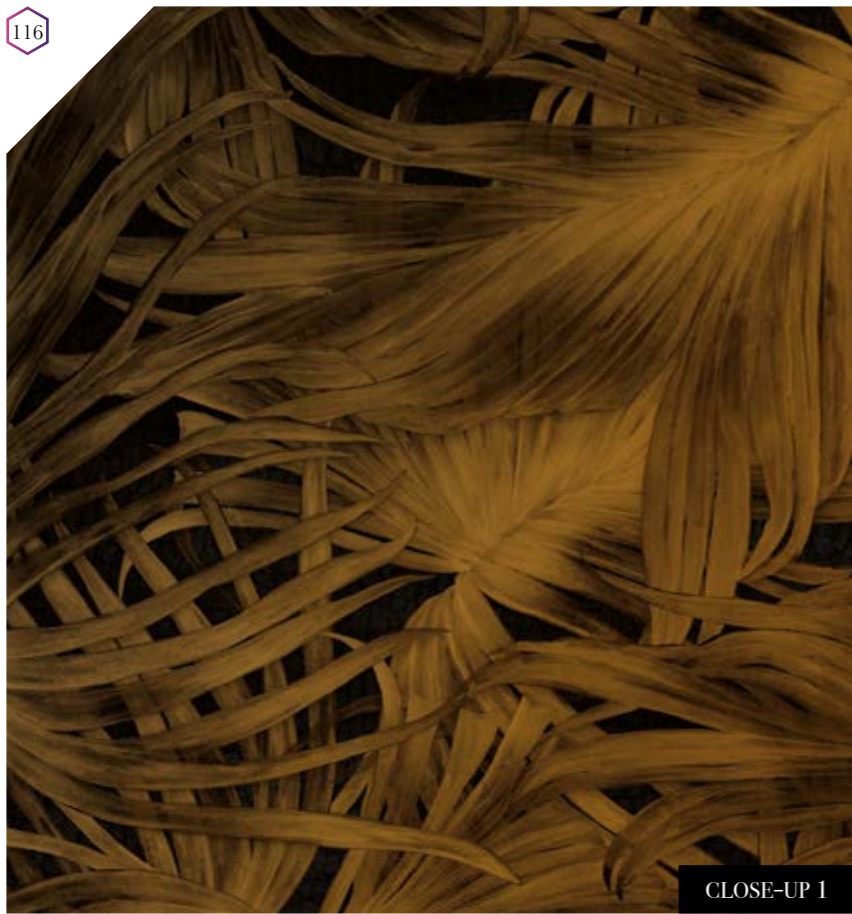

Also available in these versions:

Reference nr: MU11065

Reference nr: MU11066

PASSION
Leaf

EDITION 1 | VOILET COLLECTION

CLOSE-UP 1

Standard specifications:

Size: 500 cm x 270 cm
 All murals are printed by default with 50 cm panel widths, but can also be ordered using 100 cm wide panels if desired.
 (depending on material chosen below)