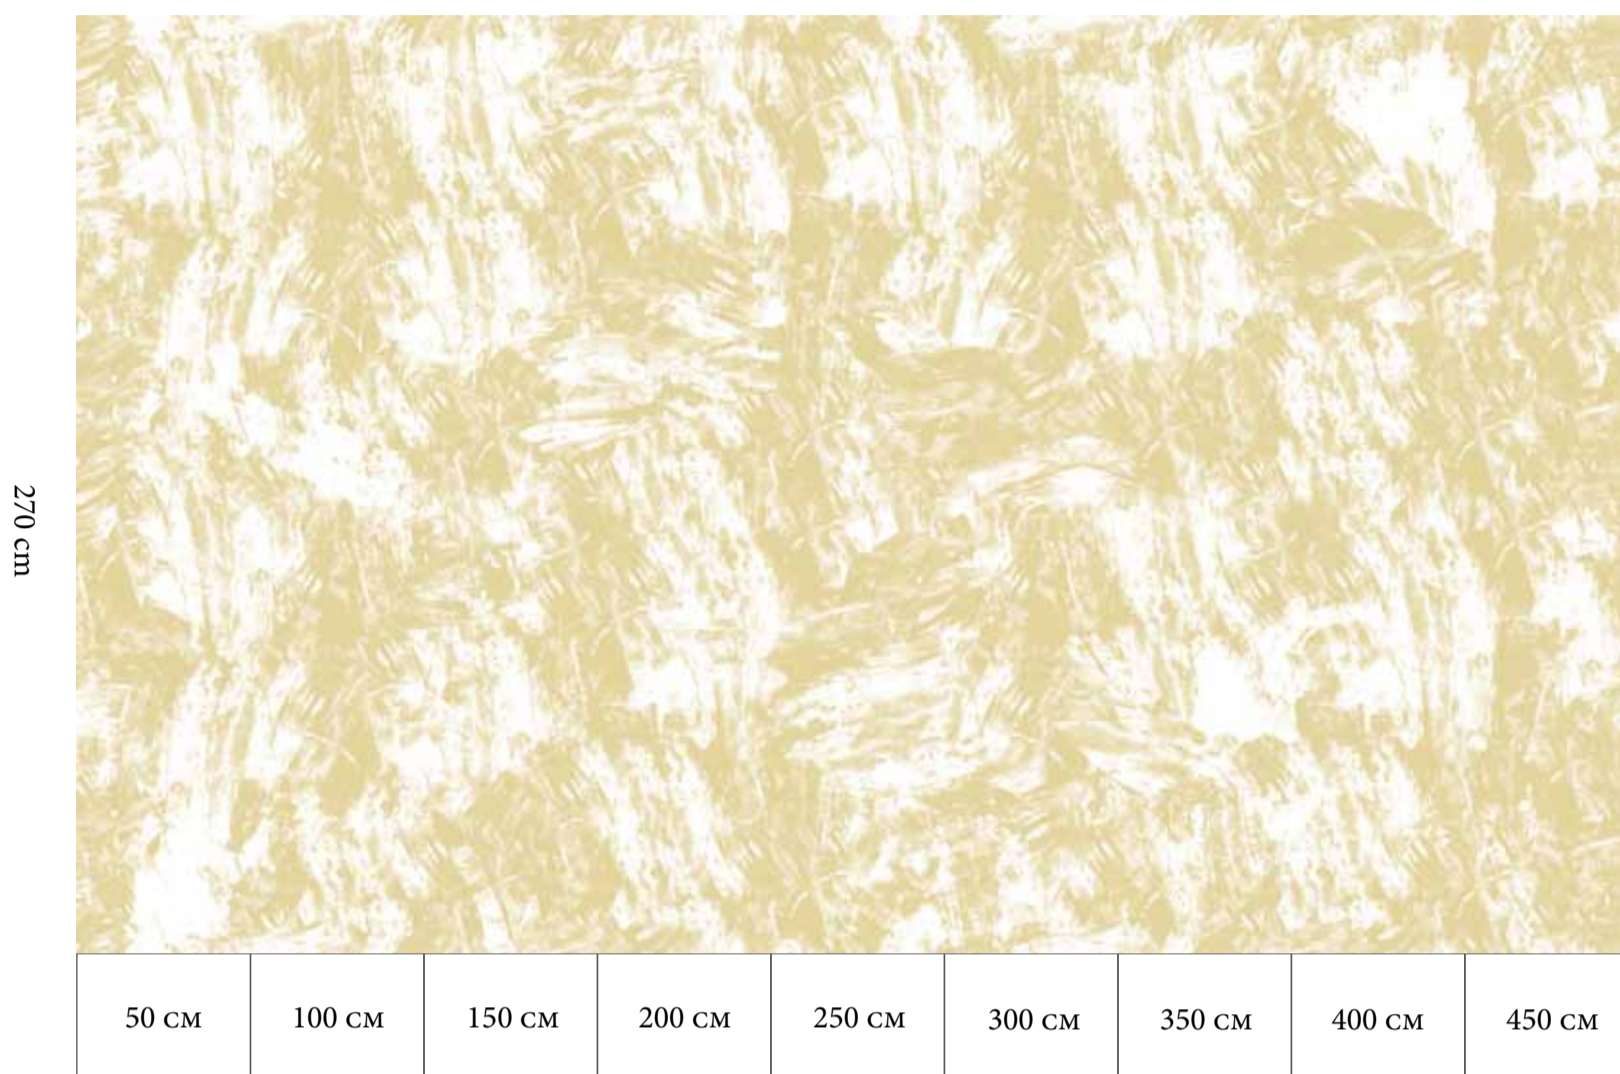

Design / Entwurf