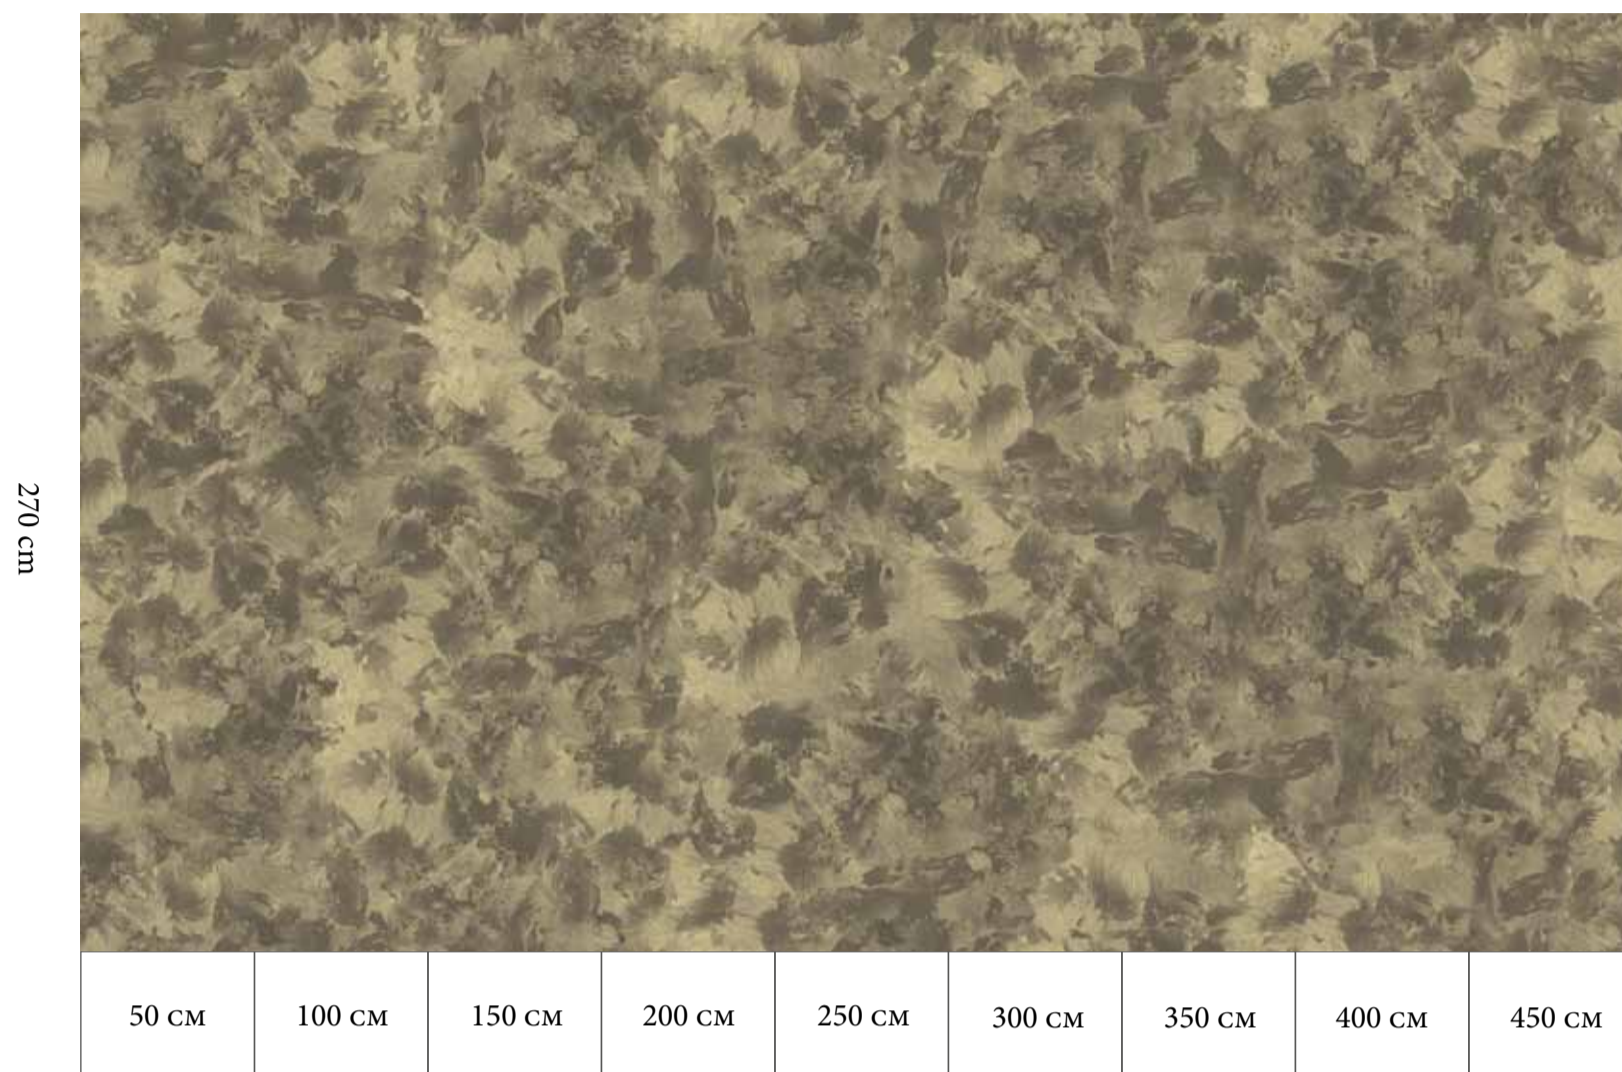

Scale preview / Vorschau Maßstab

▶ Absolute ▶ Concrete ▶ Product description

Reference nr./Artikel nr: **330600**

▶ Specifications/ Spezifikationen:

▶ **English:**

▶ Pattern: seamless (repeatable) ▶

Standard size: 450 cm x 270 cm

(can also be ordered in the size above)

▶ **Deutsch:**

▶ Muster ansetzbar ▶

Standardmaß: 450 cm x 270 cm

(auch in den o.a. Größen bestellbar)

Customization/Sondermaße:

English:

This mural can be custom made to fit the dimensions of your wall without enlarging or stretching the pattern.

▶ **English:**

▶ Pattern: seamless (repeatable) ▶

Standard size: 450 cm x 270 cm

(can also be ordered in the size above)

▶ **Deutsch:**

▶ Muster ansetzbar ▶

Standardmaß: 450 cm x 270 cm

(auch in den o.a. Größen bestellbar)

Standard size: 450 cm x 270 cm

(can also be ordered in the size above)

Deutsch:

Muster ansetzbar ▶

Standardmaß: 450 cm x 270 cm

(auch in den o.a. Größen bestellbar)

Customization/Sondermaße:

English: