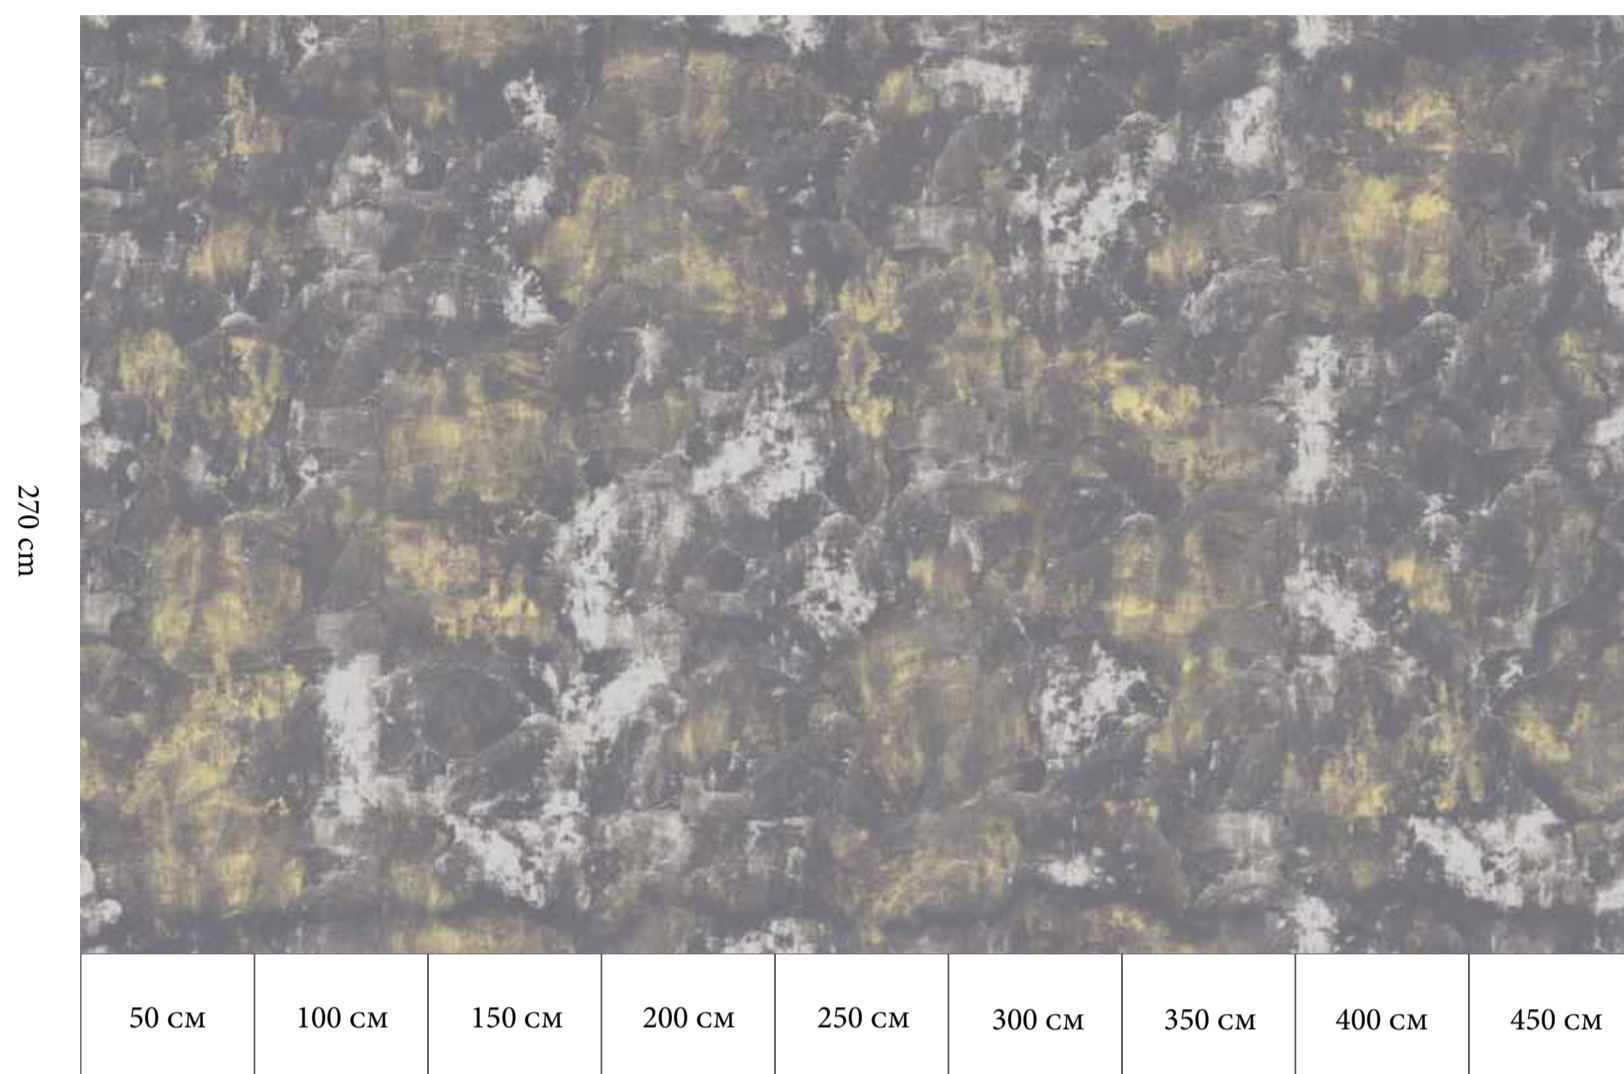

Design / Entwurf