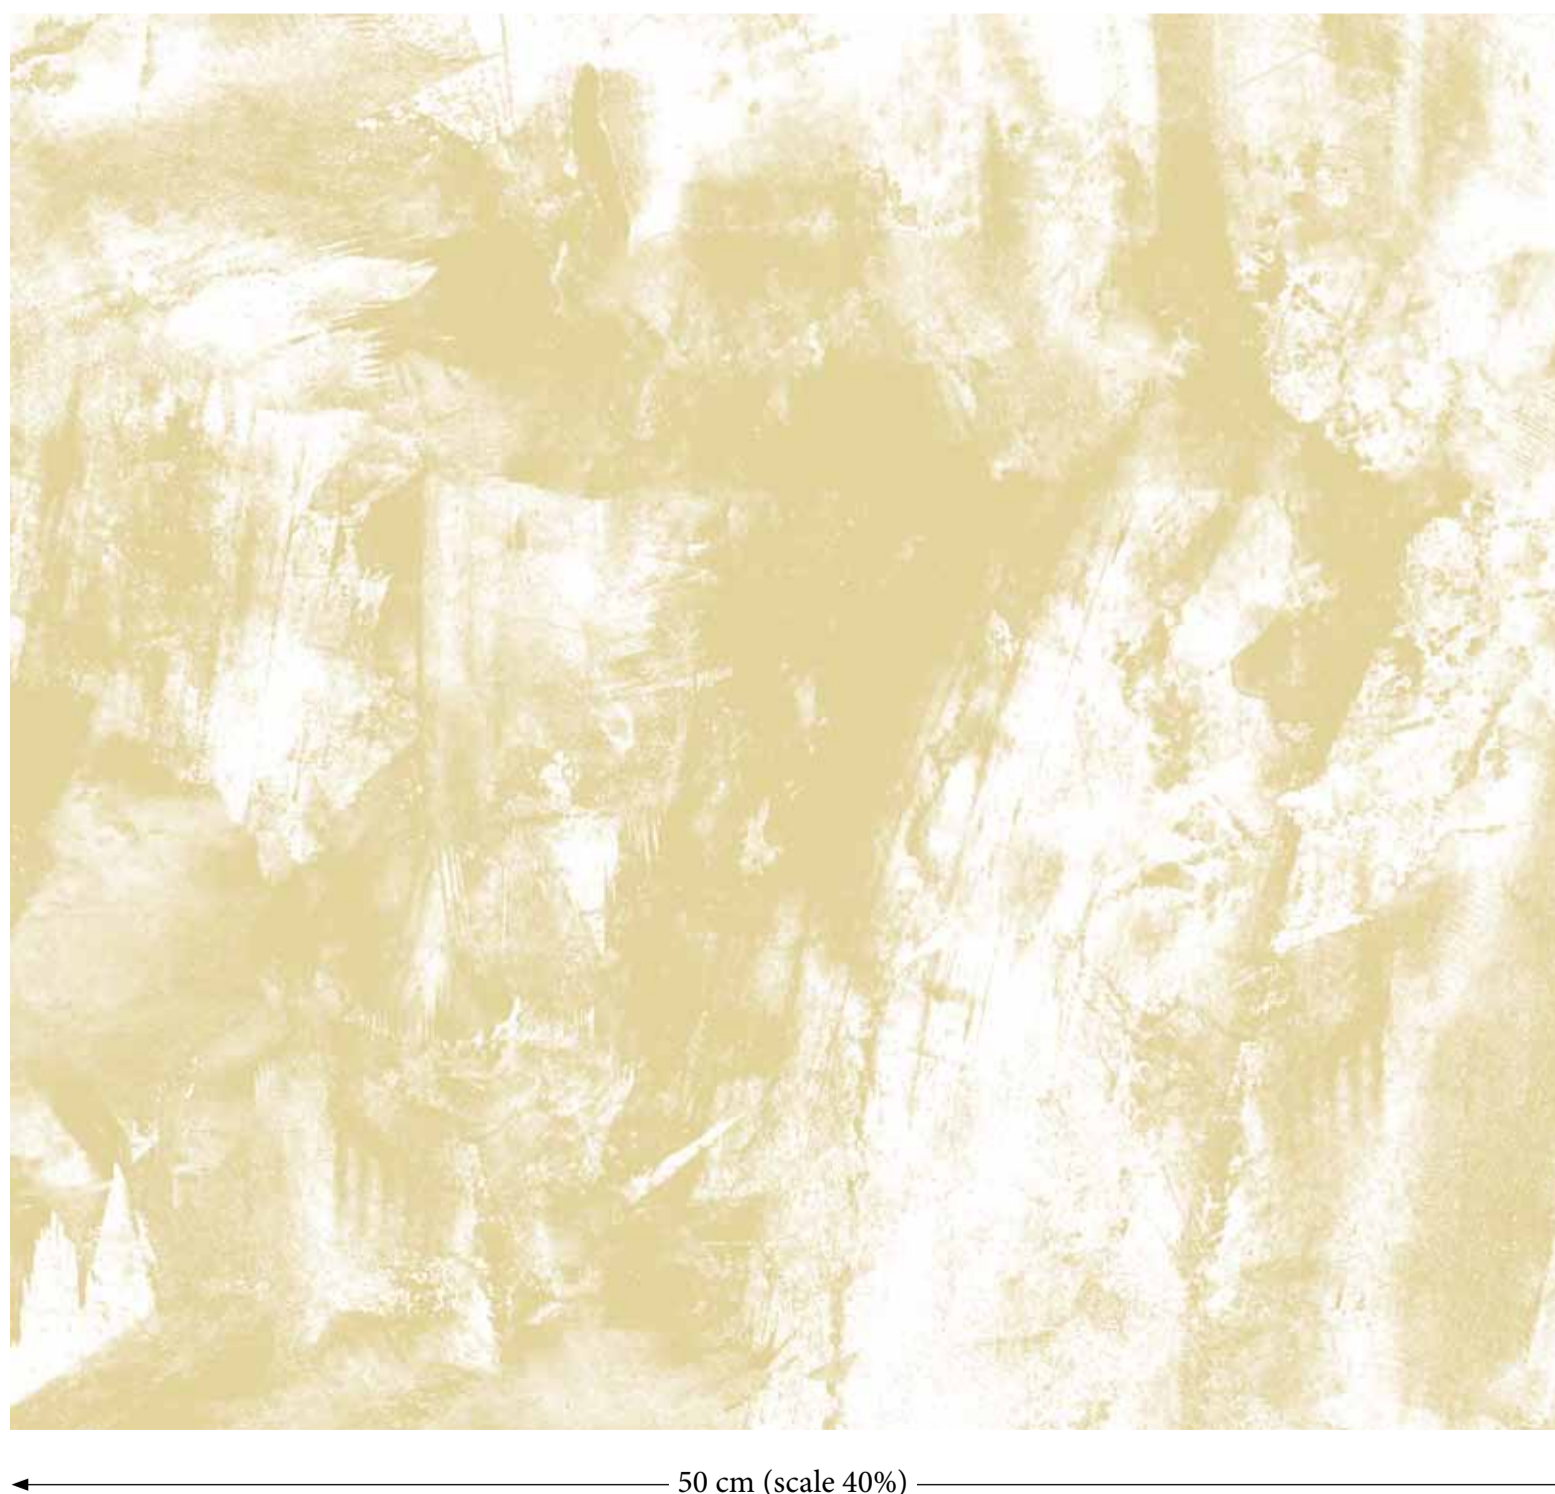

Scale preview / Vorschau Maßstab

▶ Glazed ▶ Concrete

▶ Product description

▶ Reference nr./Artikel nr: **330754**

▶ Specifications/ Spezifikationen:

▶ **English:**

▶ Pattern: seamless (repeatable) ▶

Standard size: 450 cm x 270 cm

(can also be ordered in the size above)

▶ **Deutsch:**

▶ Muster ansetzbar ▶

Standardmaß: 450 cm x 270 cm

(auch in den o.a. Größen bestellbar)

Customization/Sondermaße:

English:

This mural can be custom made to fit the dimensions of your wall without enlarging or stretching the pattern.

Deutsch:

Dieses Wandbild kann an die Abmessung Ihrer Wand angepasst werden, ohne das Muster zu verzerren.

Wallpaper sample/Farbmuster:

English:

Page through to the wallpaper sample page of this design to get an indication of color and texture.

Deutsch:

Waren-/Farbmuster auf der Rückseite.