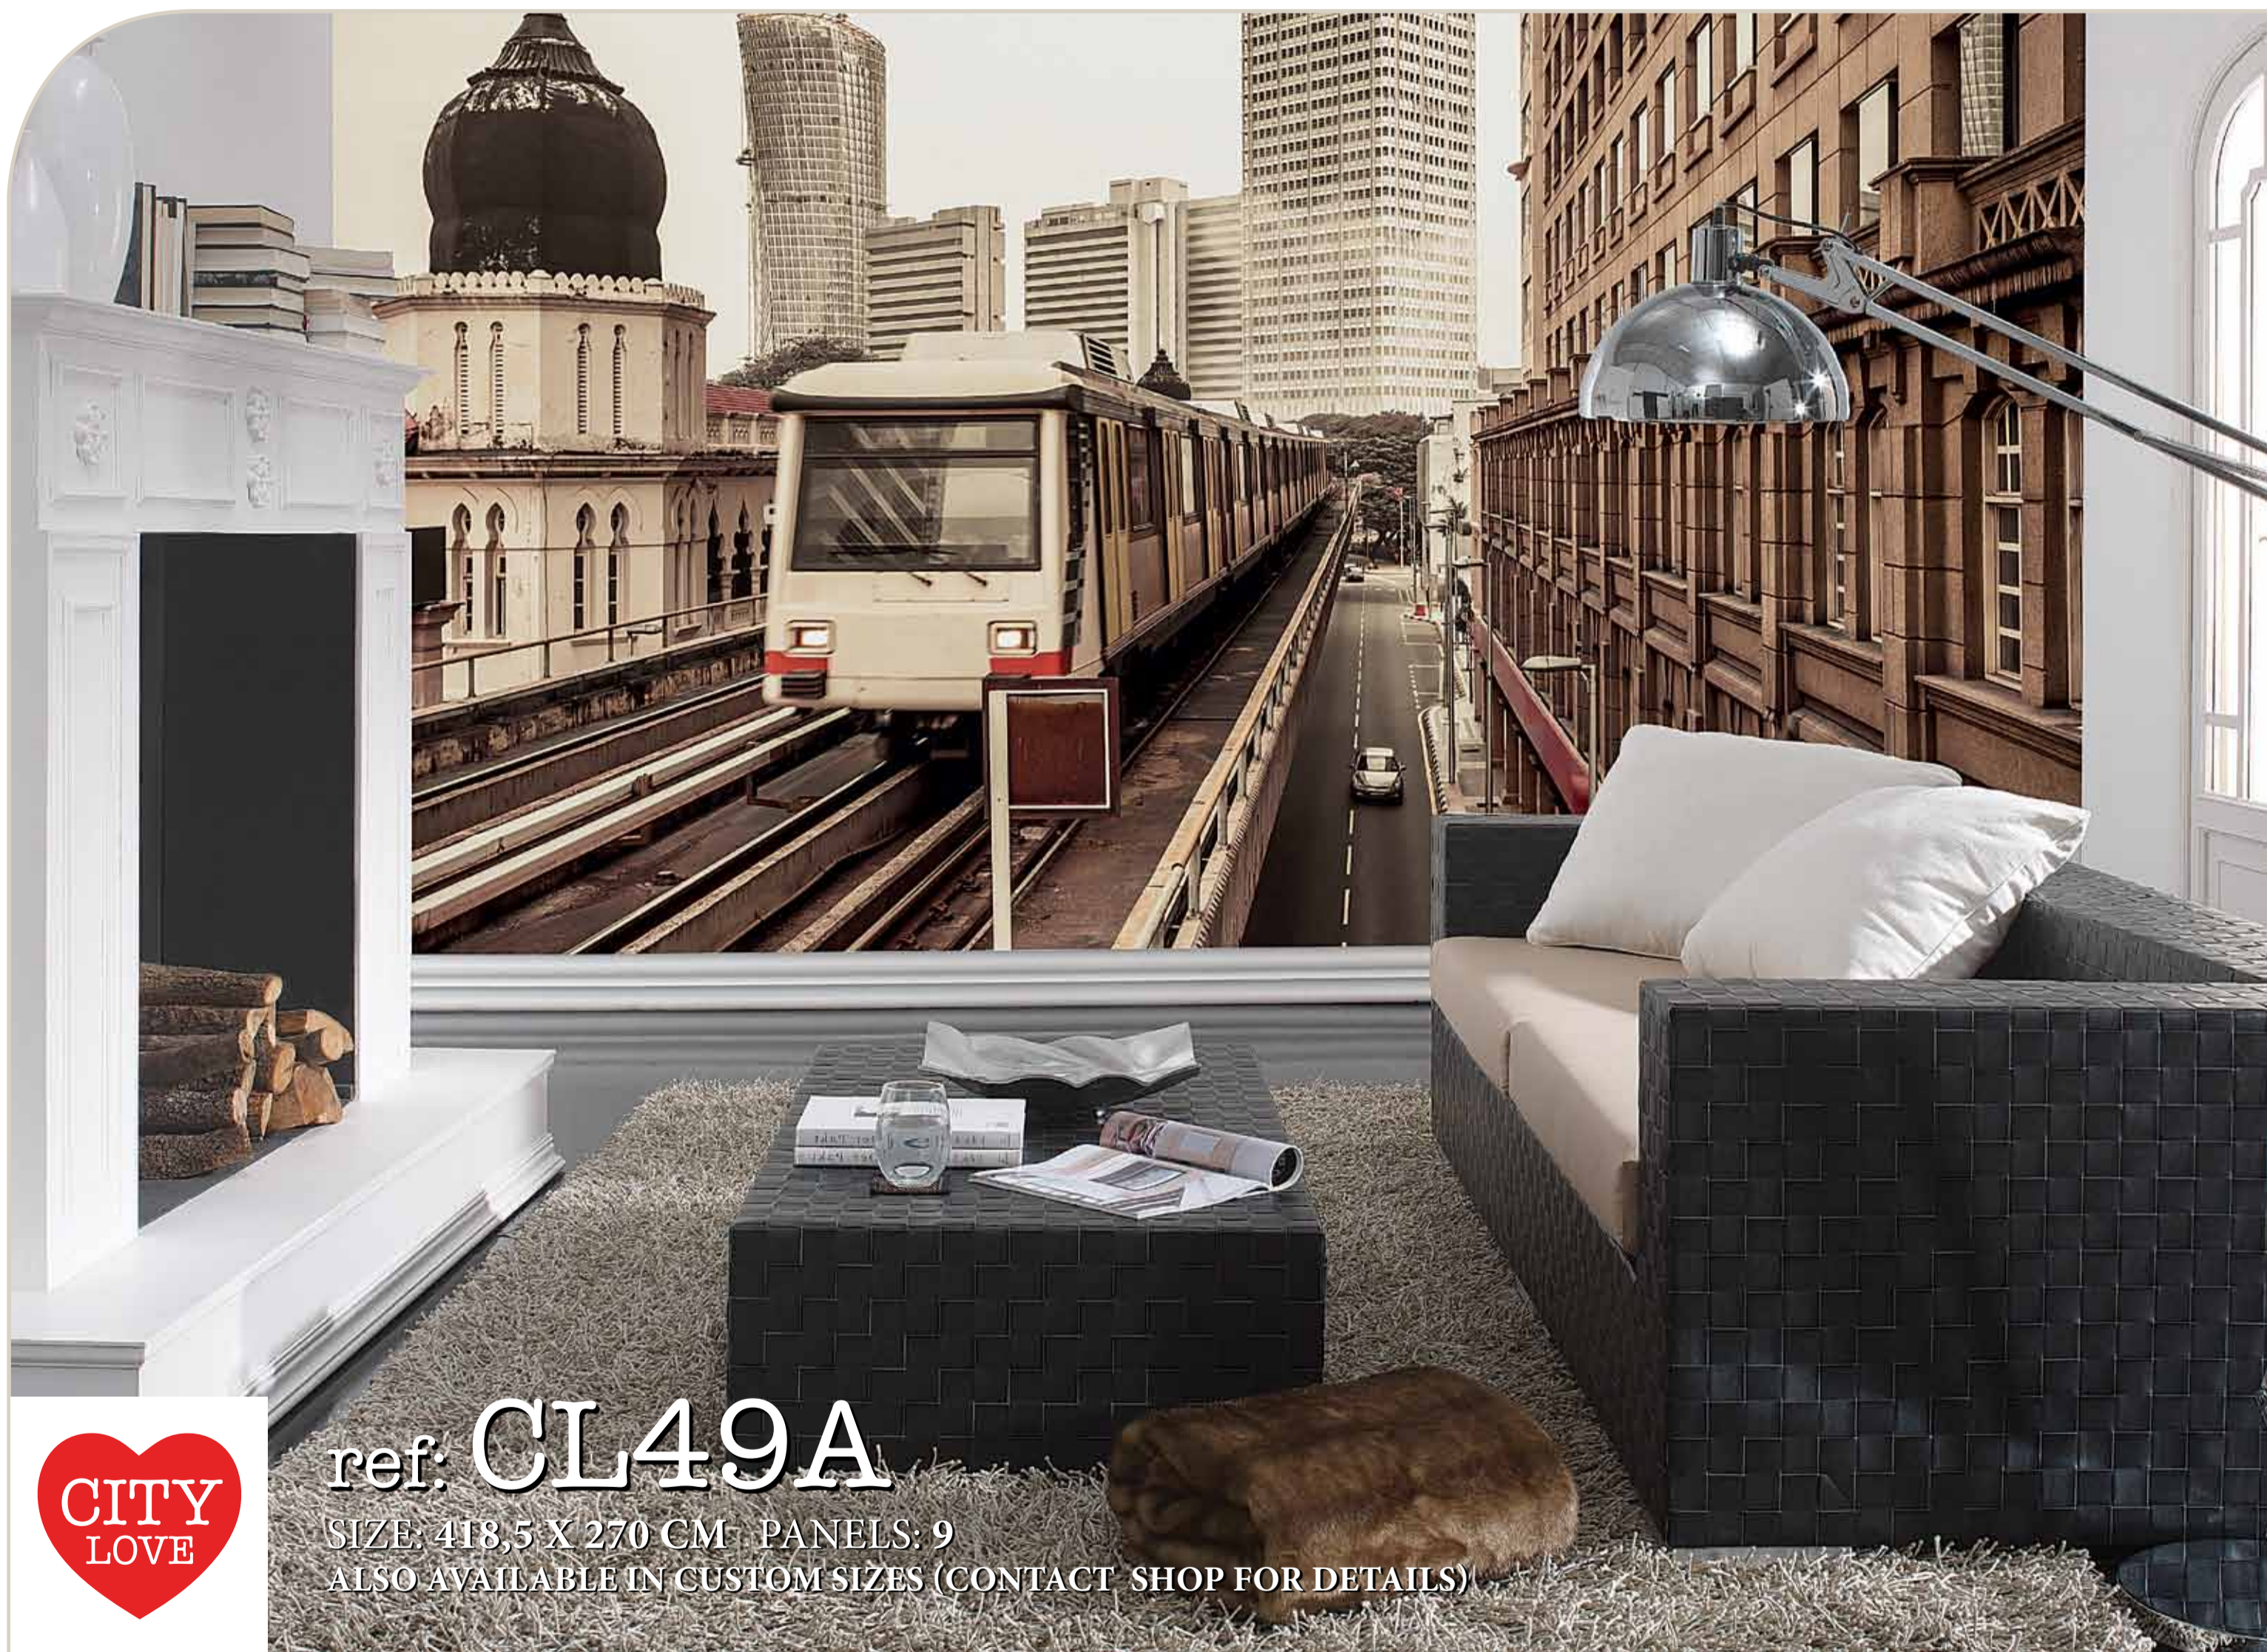

ref: **CL49A**

SIZE: 418,5 X 270 CM - PANELS: 9

ALSO AVAILABLE IN CUSTOM SIZES (CONTACT SHOP FOR DETAILS)

3

Kuala Lumpur