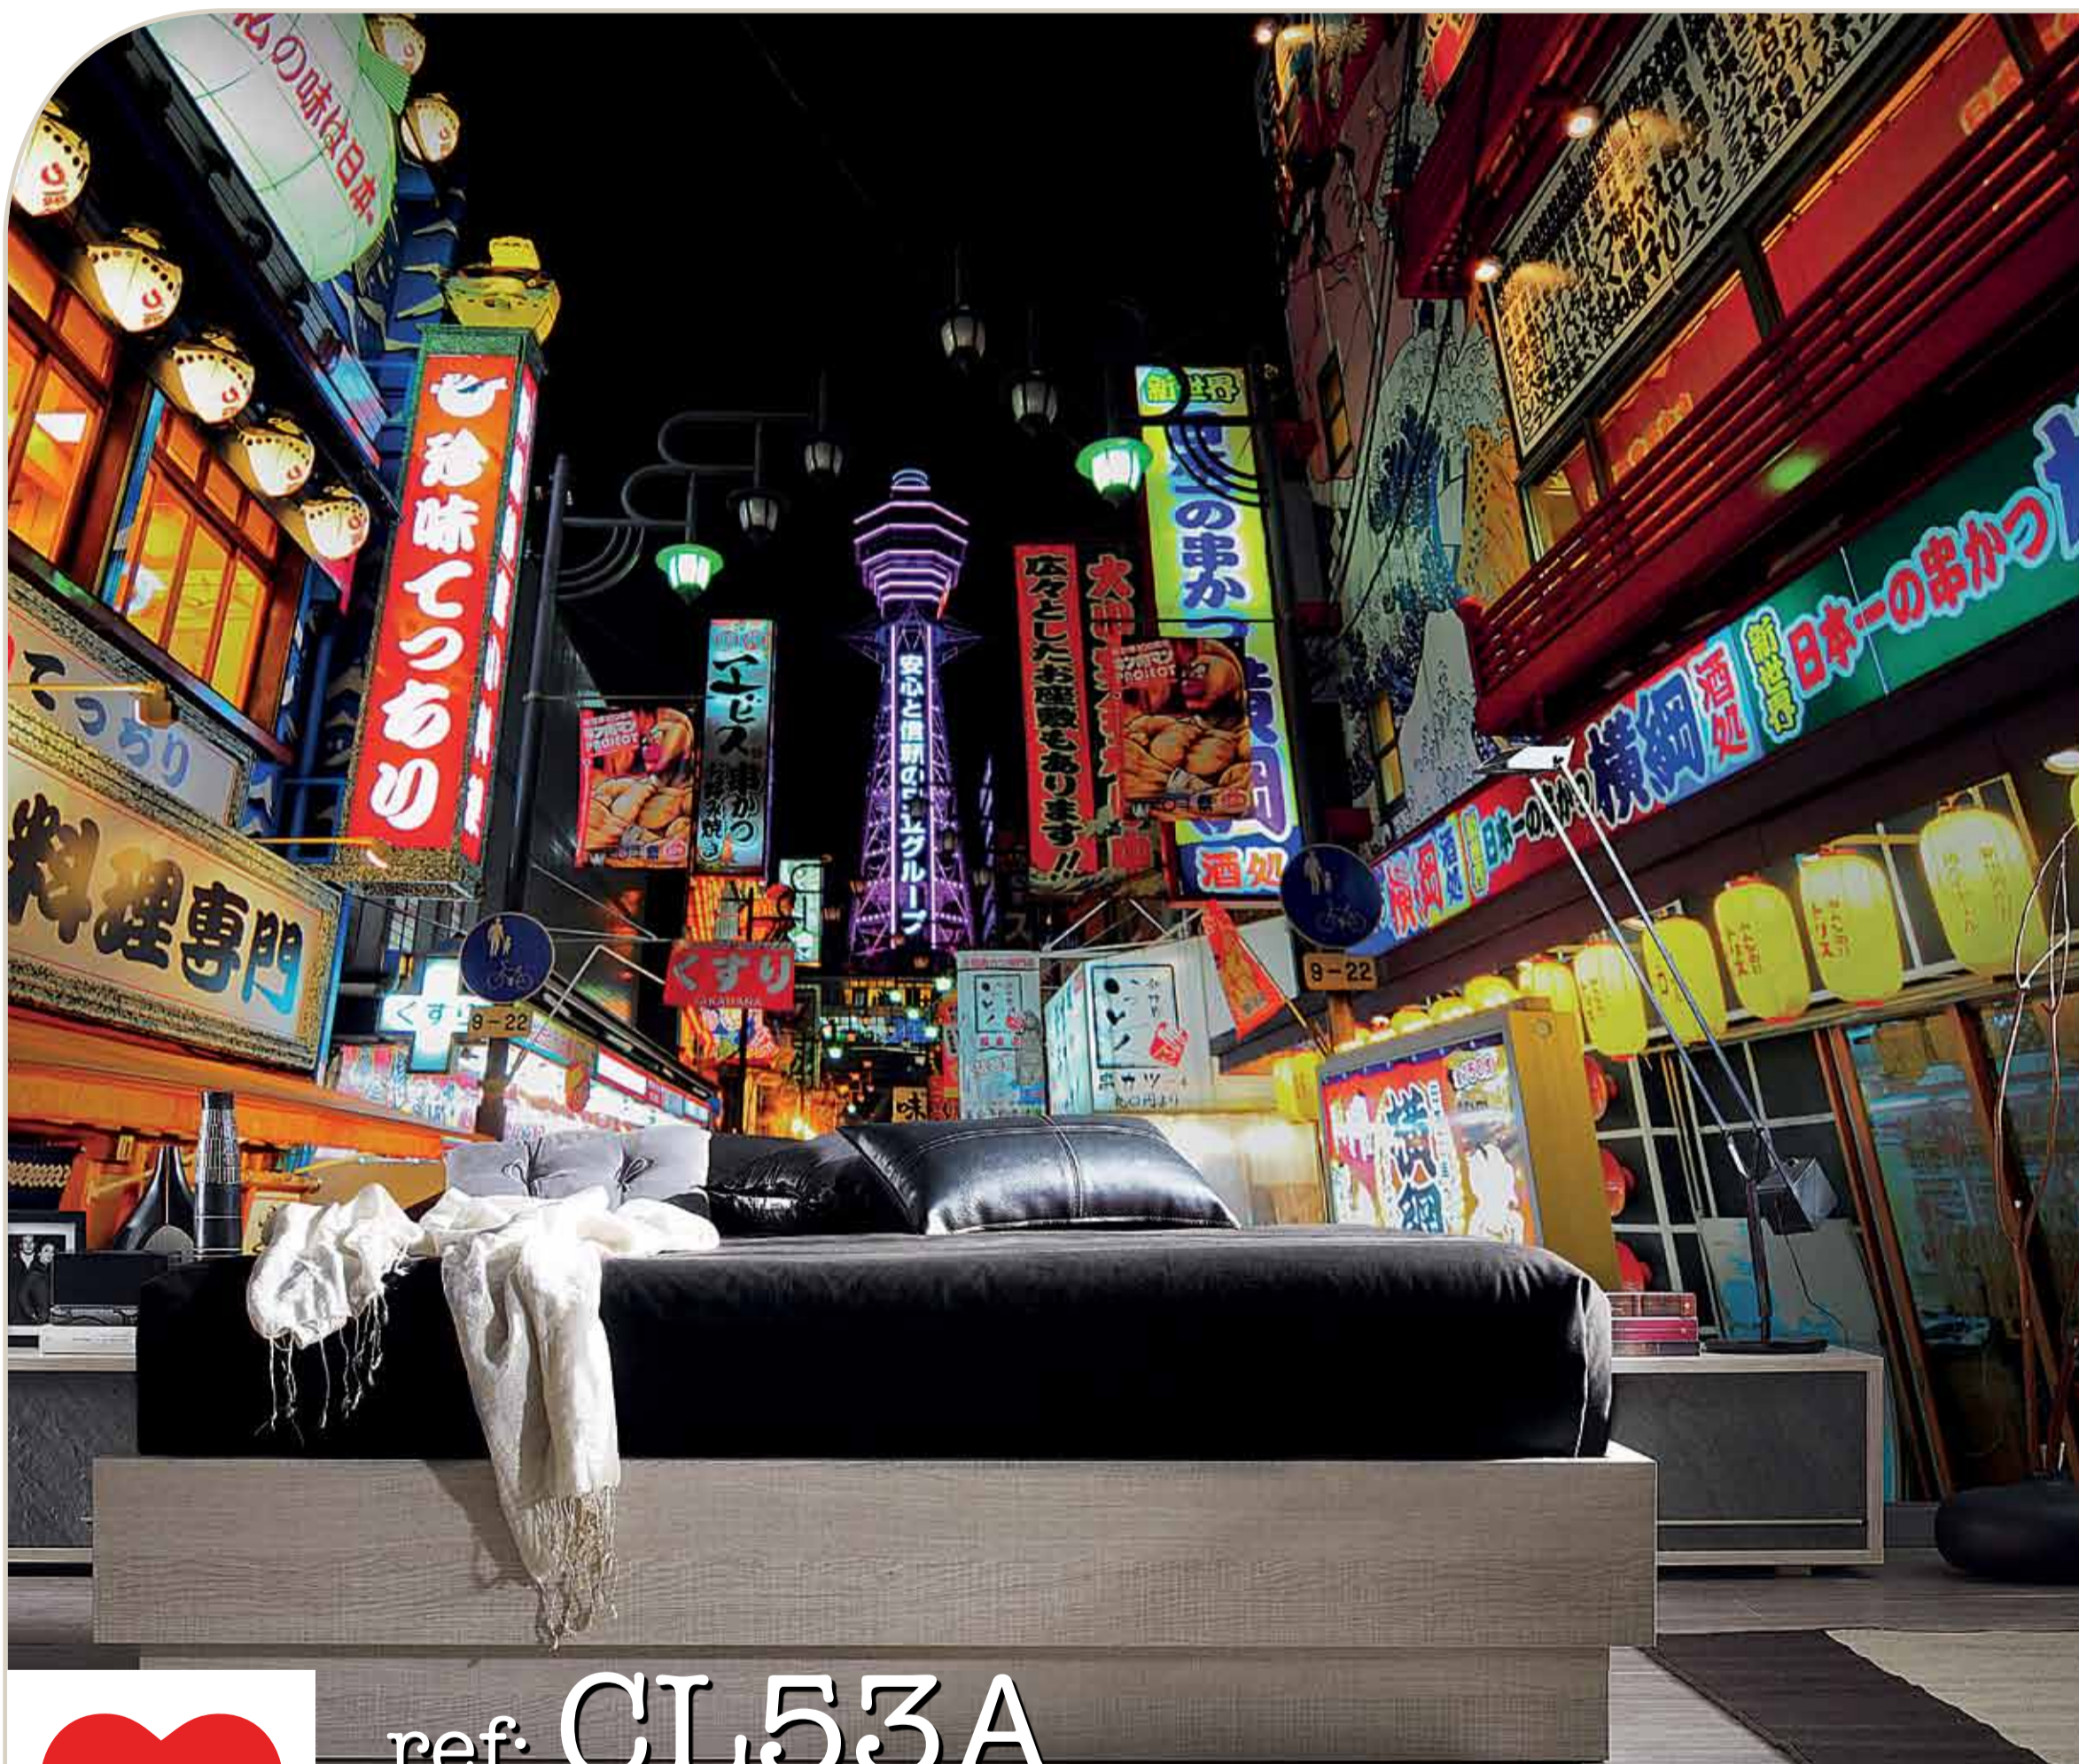

TOKYO

ref: **CL53A**

SIZE: 418,5 X 270 CM PANELS: 9

ALSO AVAILABLE IN CUSTOM SIZES (CONTACT SHOP FOR DETAILS)

7

Tokyo

SHOWN BELOW:

NORMAL | REF: **CL54A**