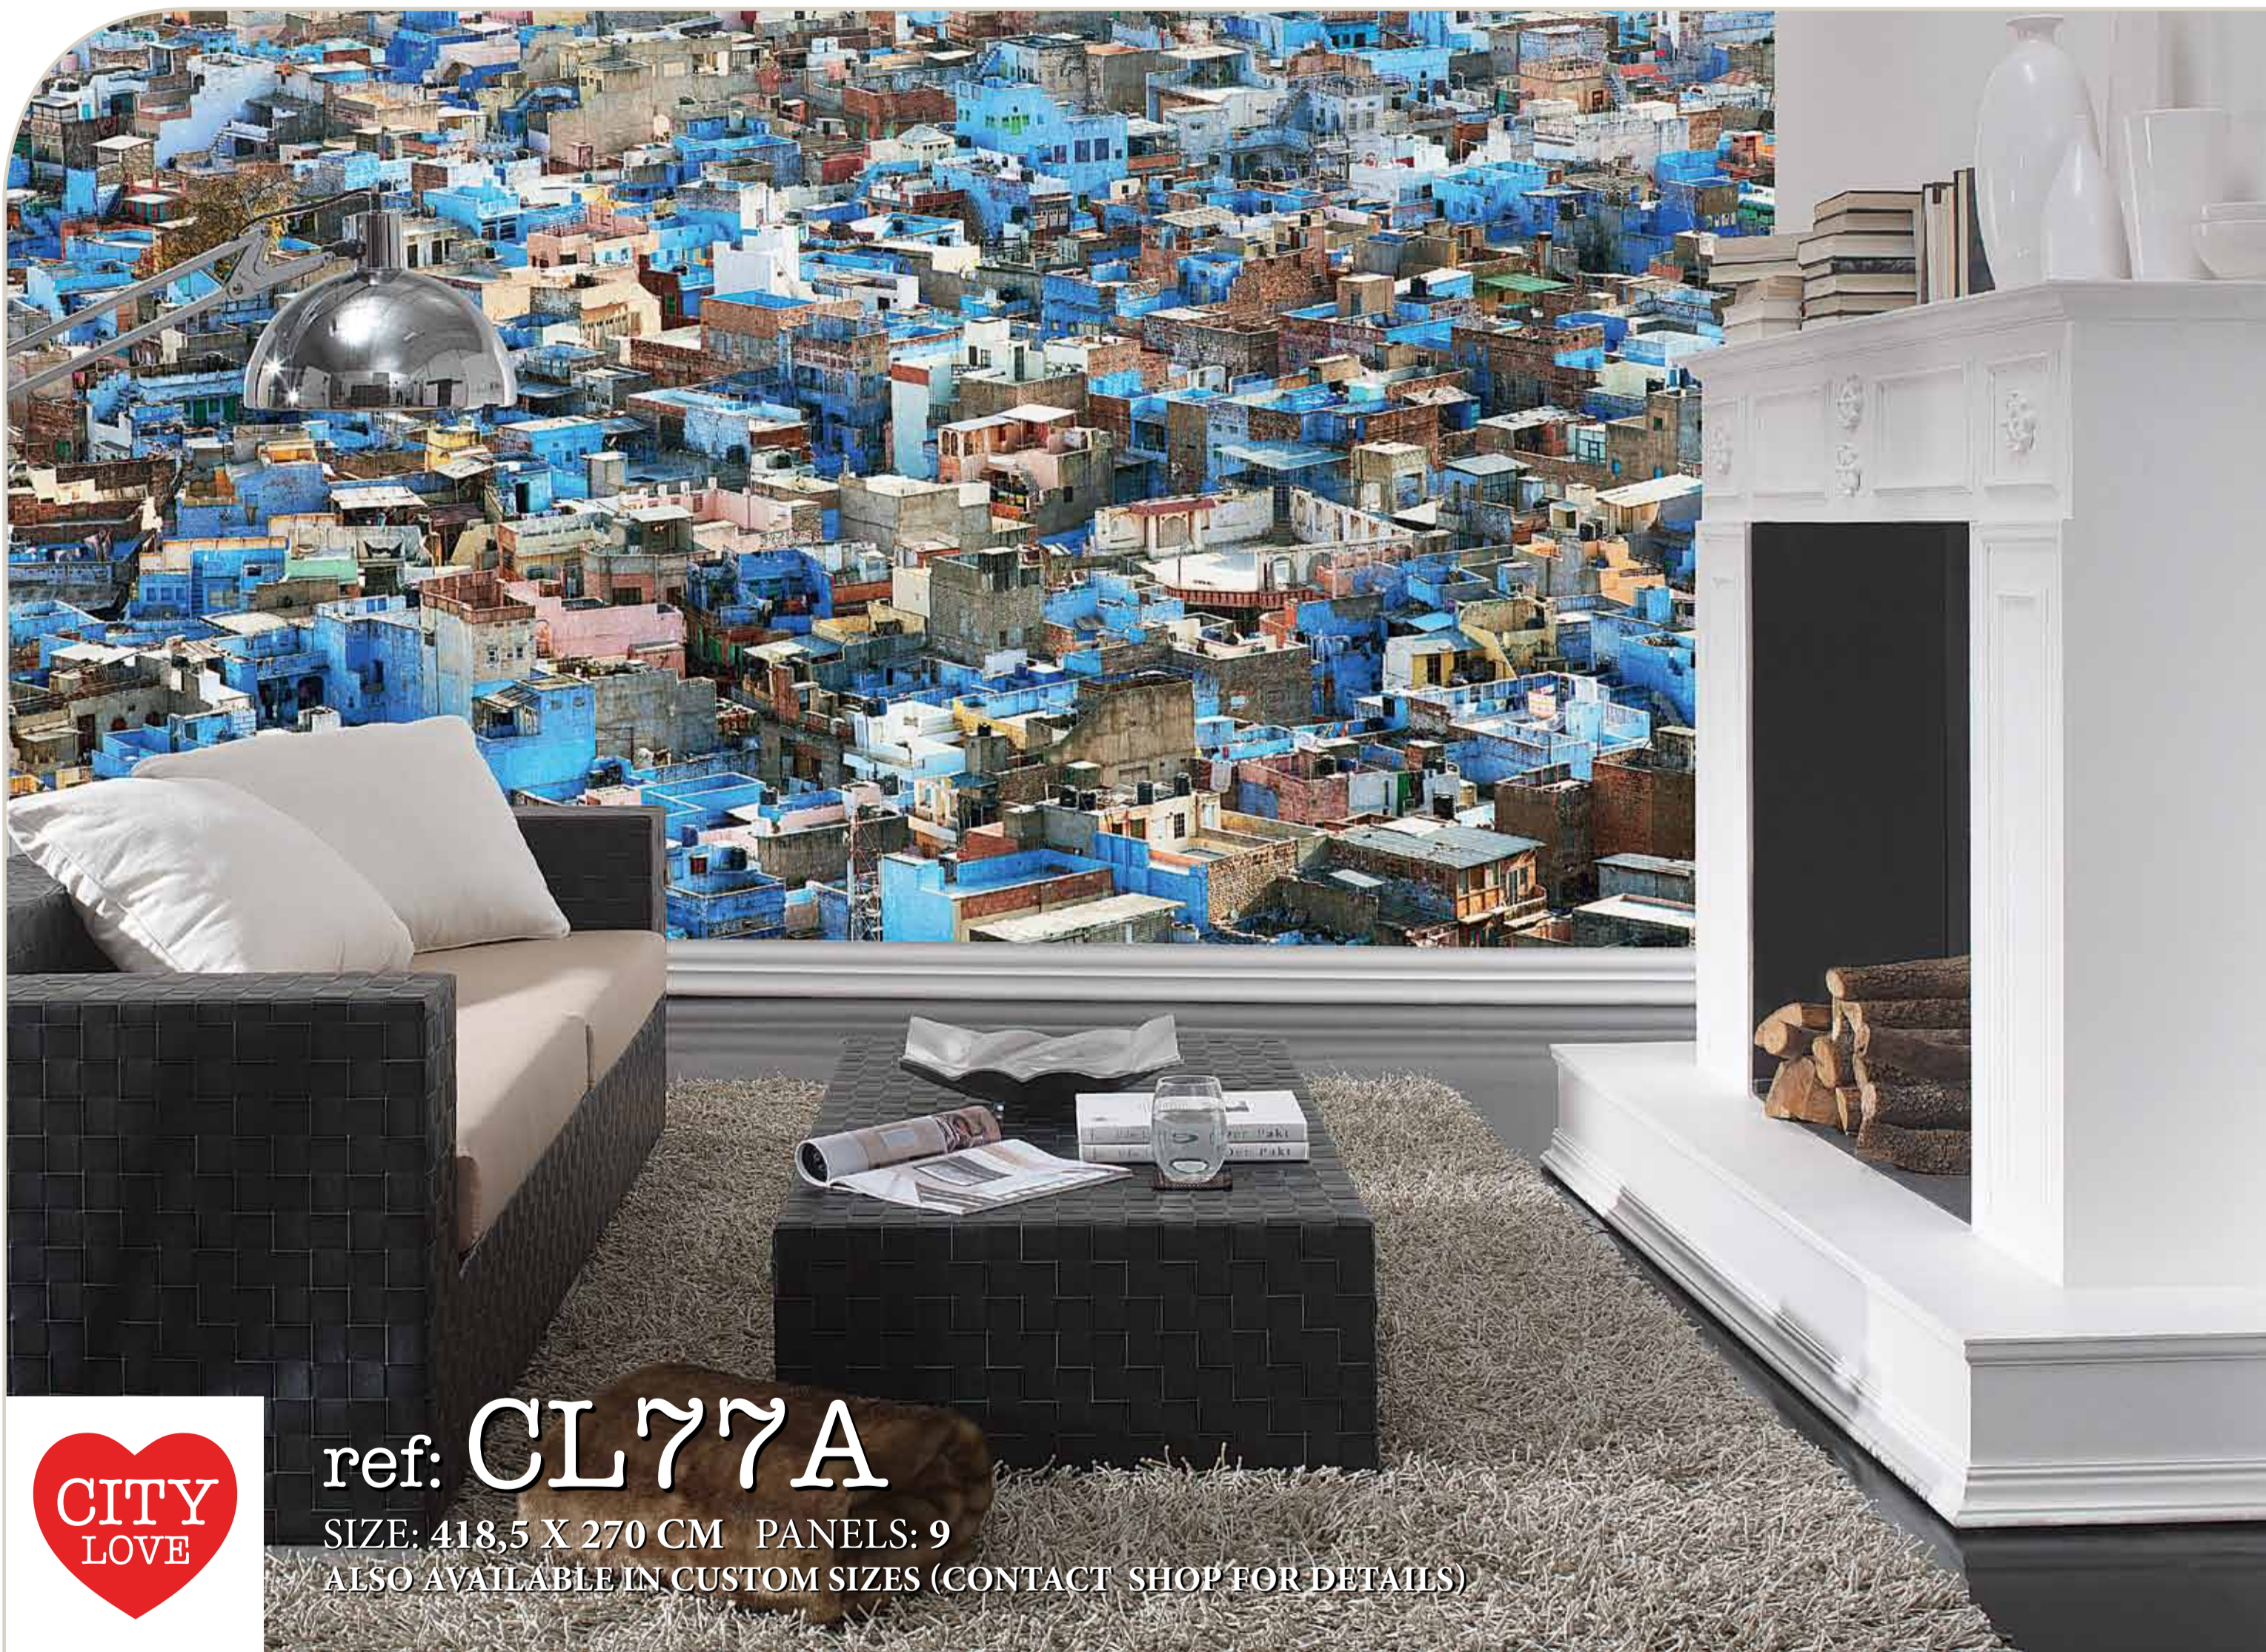

ref: **CL77A**

SIZE: 418,5 X 270 CM PANELS: 9

ALSO AVAILABLE IN CUSTOM SIZES (CONTACT SHOP FOR DETAILS)

31

Rajasthan