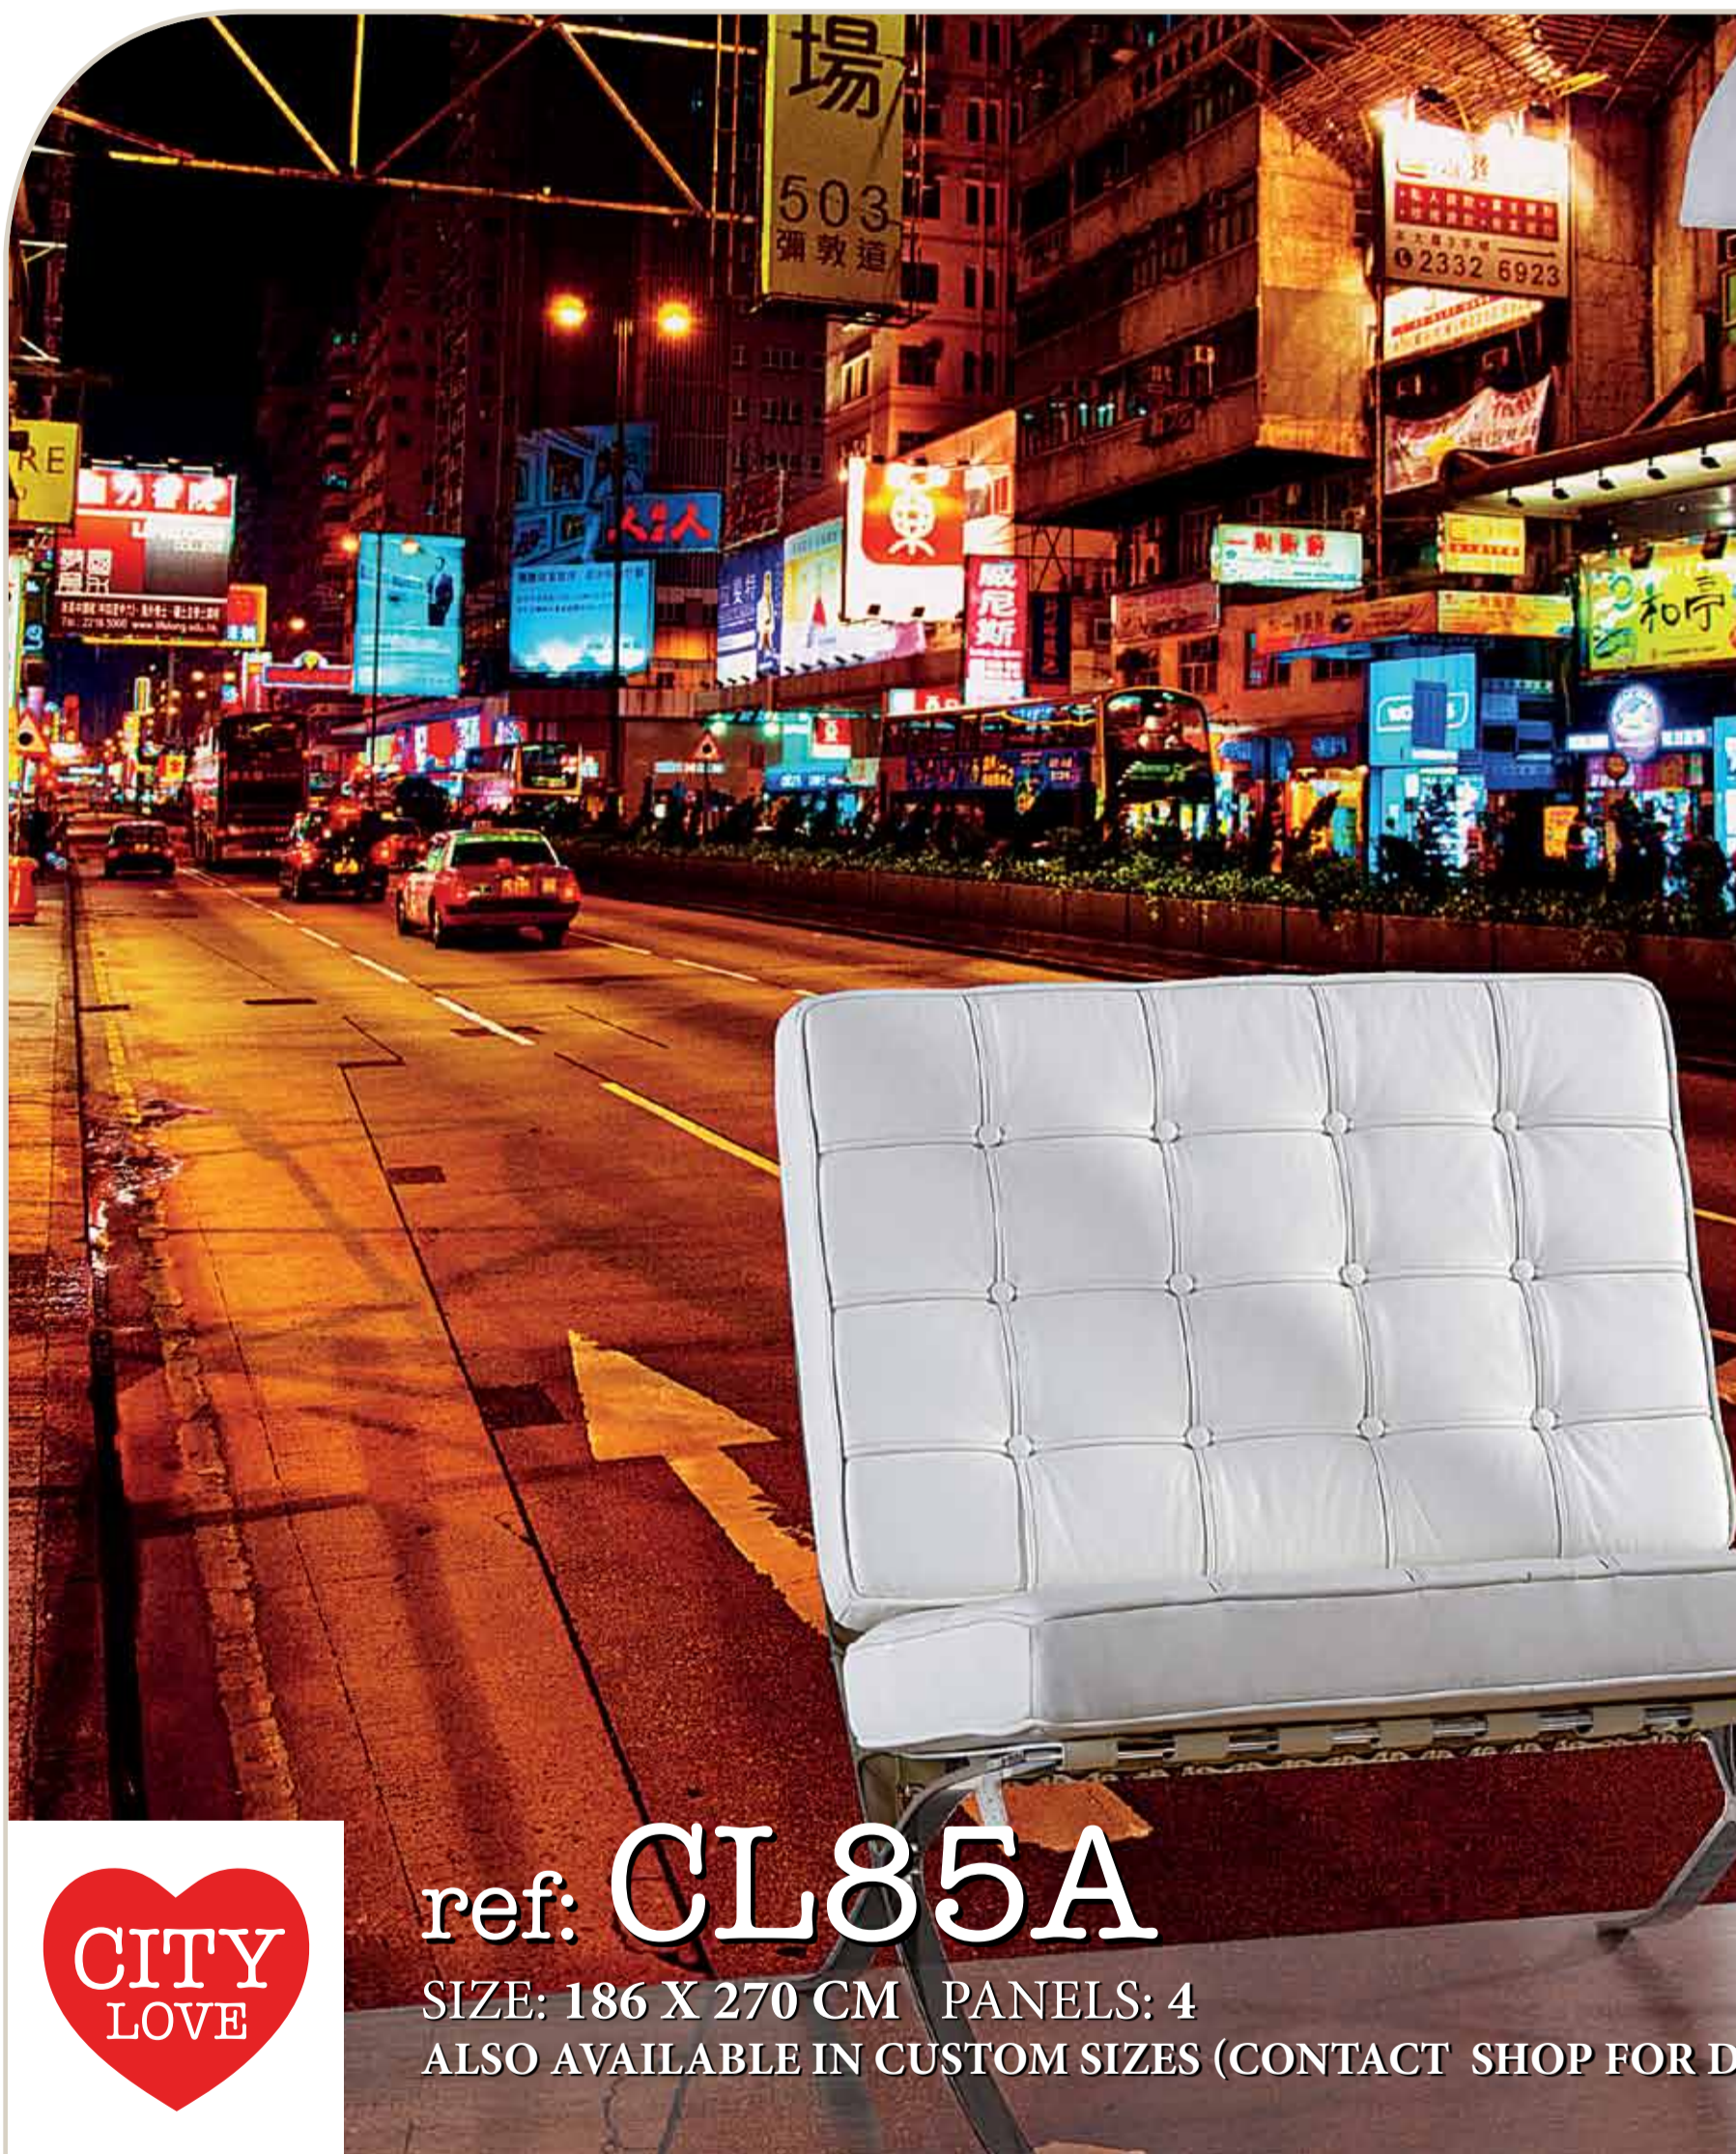

CITY LOVE

VINTAGE BROWN | REF: **CL85C**

ALSO AVAILABLE:

BLACK & WHITE | REF: **CL85B**

SHOWN BELOW:

NORMAL | REF: **CL85A**

| 1 | 2 | 3 | 4 |

TOKYO

CITY LOVE

ref: **CL85A**

SIZE: 186 X 270 CM PANELS: 4

ALSO AVAILABLE IN CUSTOM SIZES (CONTACT SHOP FOR DETAILS)

39

Tokyo